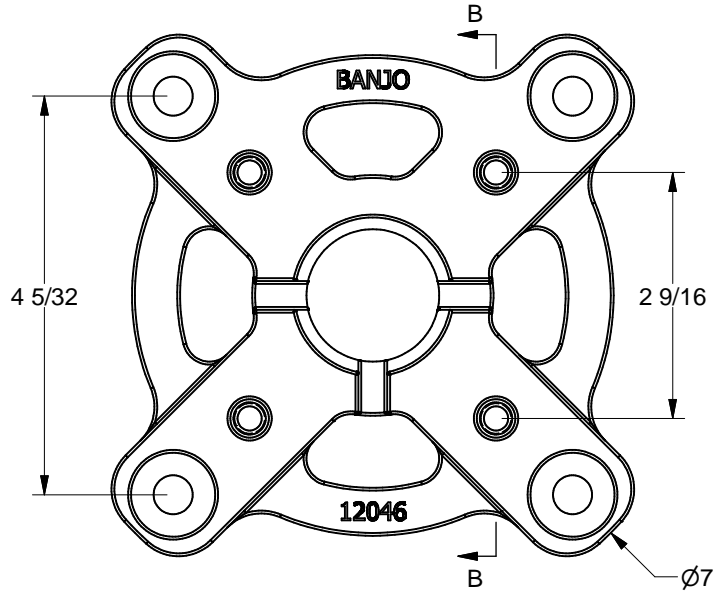

Parts List			
ITEM	QTY	PART NUMBER	DESCRIPTION
1	1	12046X	56C ADAPTER PLATE
2	4	I516018056	5/16-18 X 0.562" INSERT

THIS DRAWING AND ALL INFORMATION CONTAINED THEREON ARE THE EXCLUSIVE PROPERTY OF BANJO CORPORATION.

DESCRIPTION	<b>56C ADAPTER PLATE</b>
PART NUMBER	<b>12046</b>