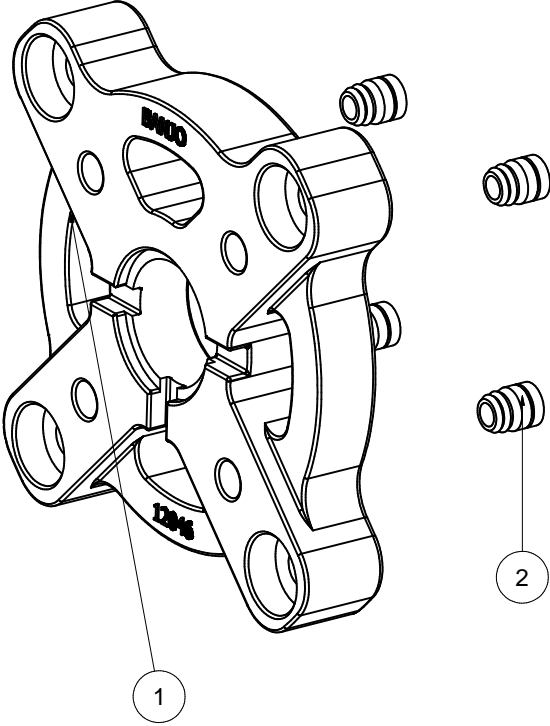

Parts List			
ITEM	QTY	PART NUMBER	DESCRIPTION
1	1	12046X	56C ADAPTER PLATE
2	4	I516018056	5/16-18 X 0.562" INSERT

THIS DRAWING AND ALL INFORMATION CONTAINED THEREON ARE THE EXCLUSIVE PROPERTY OF BANJO CORPORATION.

DESCRIPTION	<b>56C ADAPTER PLATE</b>
PART NUMBER	<b>12046</b>