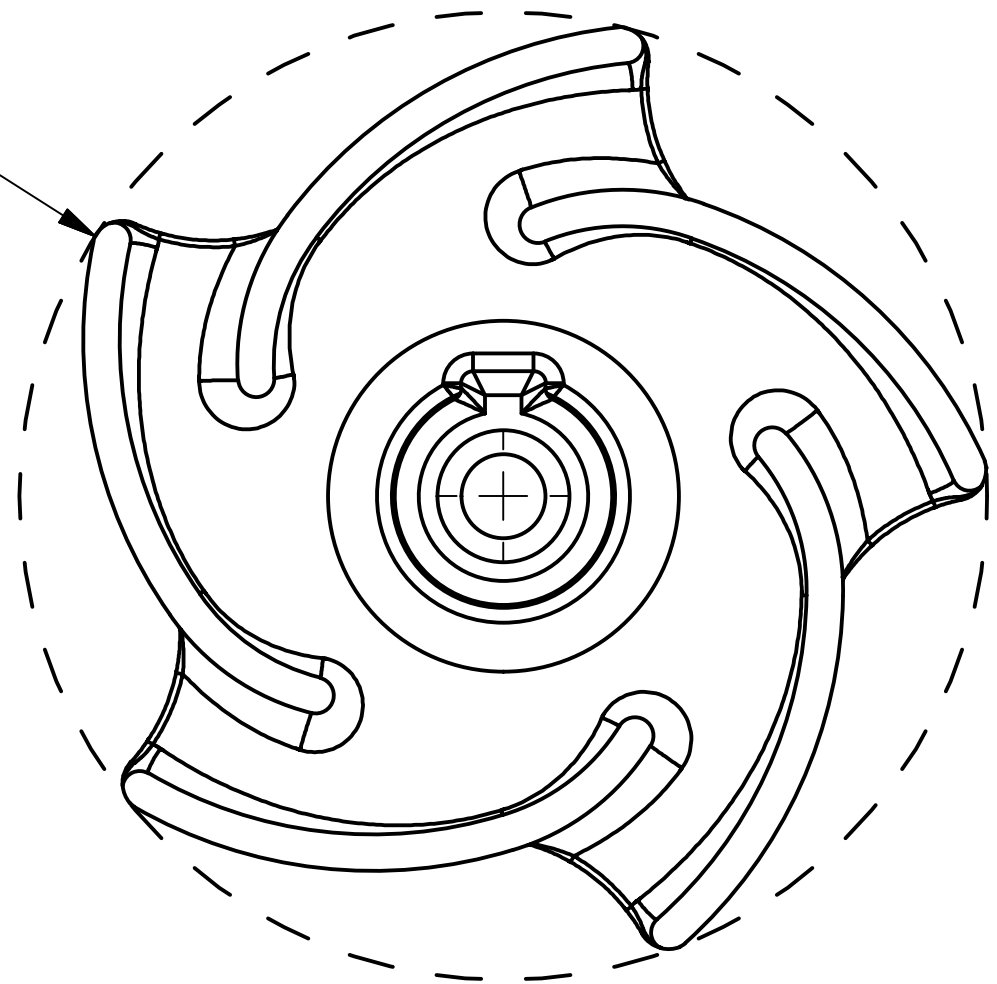

4

3

2

1

B

B

Ø5 1/32 [128.0]

A

BANJO CORPORATION
 150 BANJO DRIVE, CRAWFORDSVILLE, IN 47933
 WEB SITE: WWW.BANJOCORP.COM
 E-MAIL: BANJOSALES@IDEXCORP.COM

DESCRIPTION
 3" 5-VANE POLY PUMP IMPELLER

PART NUMBER
 13772A