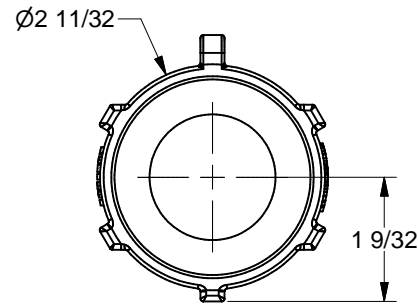

1 1/4" ANS BLUNT START  
TAPERED PIPE THD

Note: Parts are to be bagged.

THIS DRAWING AND ALL  
INFORMATION CONTAINED THEREON  
ARE THE EXCLUSIVE PROPERTY OF  
BANJO CORPORATION.

UNLESS SPECIFICALLY NOTED, THIS  
DRAWING AND ITEMS SHOWN ON  
THIS DRAWING ARE SUBJECT TO  
CHANGE AT ANY TIME.

**BANJO CORPORATION**  
150 BANJO DRIVE, CRAWFORDSVILLE, IN 47933  
WEB SITE: WWW.BANJOCORP.COM  
E-MAIL: SALES1@BANJOCORP.COM

DESCRIPTION  
1 1/2" ADAPTER X 1 1/4" NPT

PART NUMBER  
150125F