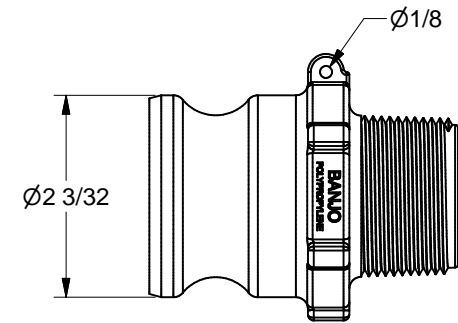

1 1/4" ANS BLUNT START  
TAPERED PIPE THD

Note: Parts are to be bagged.

THIS DRAWING AND ALL  
INFORMATION CONTAINED THEREON  
ARE THE EXCLUSIVE PROPERTY OF  
BANJO CORPORATION.

UNLESS SPECIFICALLY NOTED, THIS  
DRAWING AND ITEMS SHOWN ON  
THIS DRAWING ARE SUBJECT TO  
CHANGE AT ANY TIME.

**BANJO CORPORATION**  
150 BANJO DRIVE, CRAWFORDSVILLE, IN 47933  
WEB SITE: WWW.BANJOCORP.COM  
E-MAIL: SALES1@BANJOCORP.COM

DESCRIPTION  
1 1/2" ADAPTER X 1 1/4" NPT

PART NUMBER  
150125F