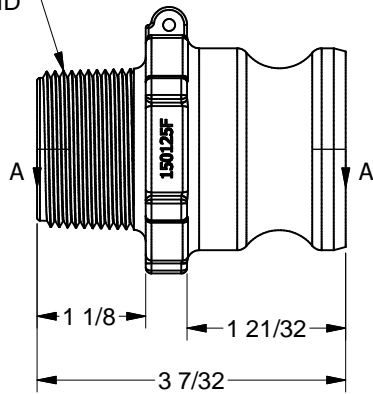

1 1/4" ANS BLUNT START  
TAPERED PIPE THD

Note: Parts are to be bagged.

THIS DRAWING AND ALL  
INFORMATION CONTAINED THEREON  
ARE THE EXCLUSIVE PROPERTY OF  
BANJO CORPORATION.

UNLESS SPECIFICALLY NOTED, THIS  
DRAWING AND ITEMS SHOWN ON  
THIS DRAWING ARE SUBJECT TO  
CHANGE AT ANY TIME.

**BANJO CORPORATION**  
150 BANJO DRIVE, CRAWFORDSVILLE, IN 47933  
WEB SITE: WWW.BANJOCORP.COM  
E-MAIL: SALES1@BANJOCORP.COM

DESCRIPTION  
1 1/2" ADAPTER X 1 1/4" NPT

PART NUMBER  
150125F