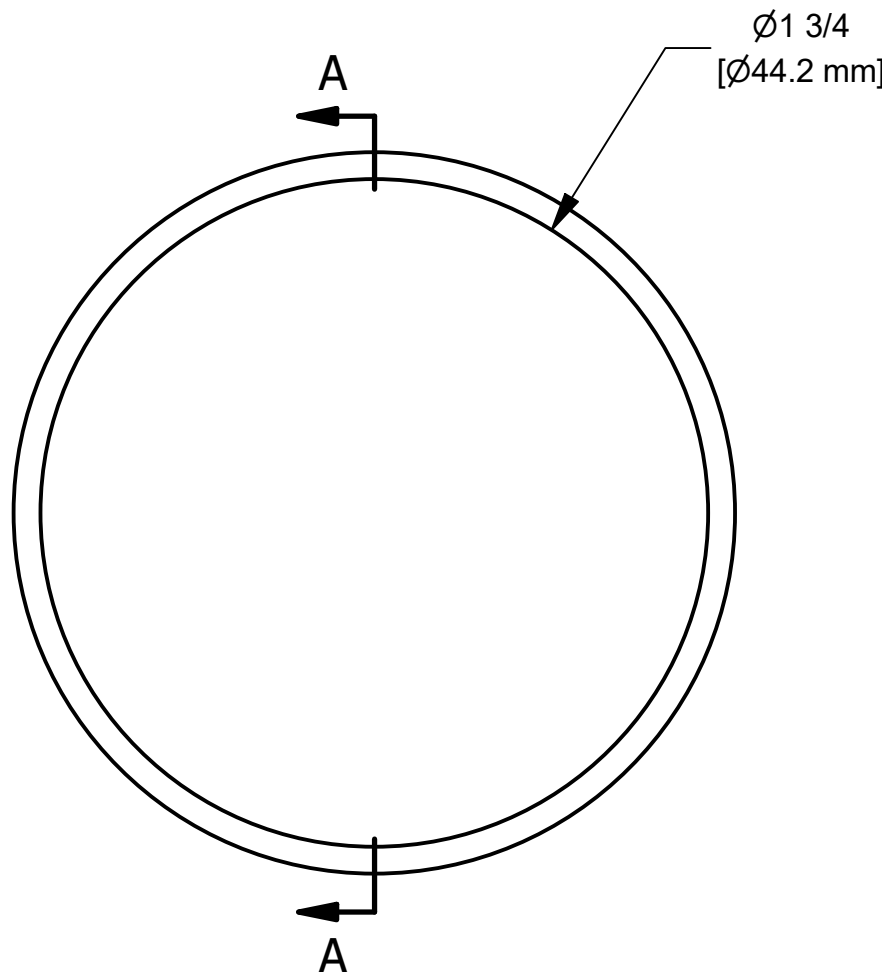

4 3 2 1

B

B

A

A

A

A

SECTION A-A
SCALE 2 : 1

NOTE:
 O-RING SIZE: -031
 MATL: FKM, BROWN
 DURO 75 ±5
 TOLERANCES PER AS568A

THIS DRAWING AND ALL INFORMATION CONTAINED THEREON ARE THE EXCLUSIVE PROPERTY OF BANJO CORPORATION.

UNLESS SPECIFICALLY NOTED, THIS DRAWING AND ITEMS SHOWN ON THIS DRAWING ARE SUBJECT TO CHANGE AT ANY TIME.

	
BANJO CORPORATION 150 BANJO DRIVE, CRAWFORDSVILLE, IN 47933 WEB SITE: WWW.BANJOCORP.COM E-MAIL: BANJOSALES@IDEXCORP.COM	
DESCRIPTION	AS568A -031 O-RING, FKM, BROWN
PART NUMBER	16710

4 3 2 1