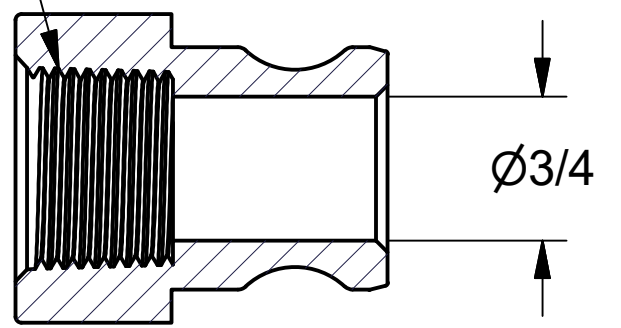

4 3 2 1

B

B

3/4"-14 NPT

A

A

A

A

	
BANJO CORPORATION 150 BANJO DRIVE, CRAWFORDSVILLE, IN 47933 WEB SITE: WWW.BANJOCORP.COM E-MAIL: BANJOSALES@IDEXCORP.COM	
DESCRIPTION	3/4" Coupler X 3/4" Female Thd
PART NUMBER	75A3/4