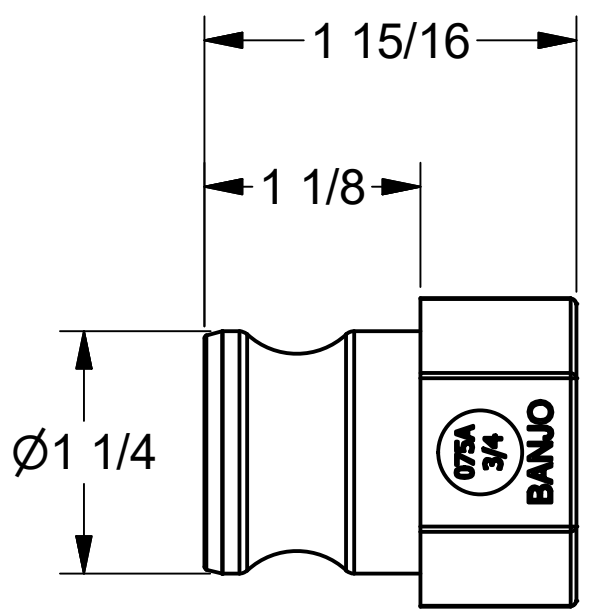

4 3 2 1

B

B

3/4"-14 NPT

A

A

A

A

	
BANJO CORPORATION 150 BANJO DRIVE, CRAWFORDSVILLE, IN 47933 WEB SITE: WWW.BANJOCORP.COM E-MAIL: BANJOSALES@IDEXCORP.COM	
DESCRIPTION	3/4" Coupler X 3/4" Female Thd
PART NUMBER	75A3/4