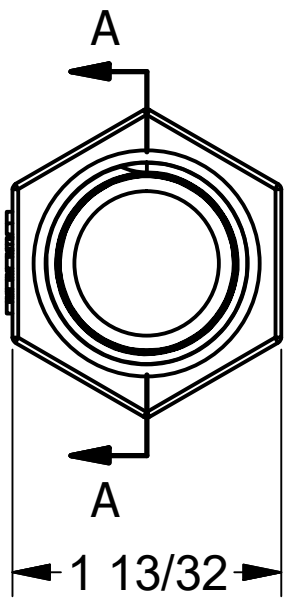

4 3 2 1

B

B

3/4"-14 NPT

A

A

A

A

	
BANJO CORPORATION 150 BANJO DRIVE, CRAWFORDSVILLE, IN 47933 WEB SITE: WWW.BANJOCORP.COM E-MAIL: BANJOSALES@IDEXCORP.COM	
DESCRIPTION	3/4" Coupler X 3/4" Female Thd
PART NUMBER	75A3/4