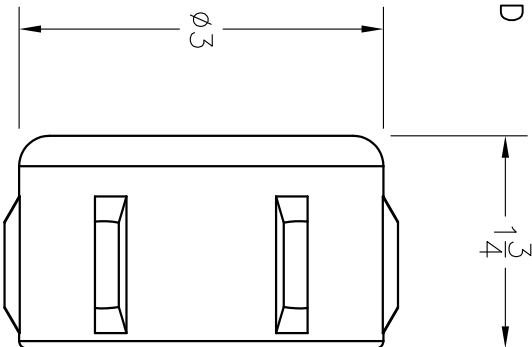

2" ANS BLUNT
START TAPER PIPE THD