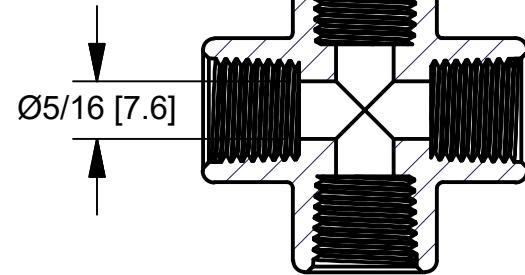

2

1

B

B

1/4-18 ANS BLUNT START
TAPERED PIPE THD

A

A

THIS DRAWING AND ALL INFORMATION CONTAINED THEREON ARE THE EXCLUSIVE PROPERTY OF BANJO CORPORATION.

DESCRIPTION
1/4" POLY PIPE CROSS

PART NUMBER
CR025

Note: Parts are to be bagged.

2

1