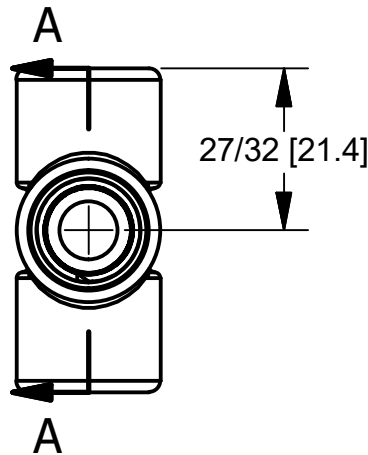

2

1

B

B

1/4-18 ANS BLUNT START
TAPERED PIPE THD

A

A

THIS DRAWING AND ALL INFORMATION CONTAINED THEREON ARE THE EXCLUSIVE PROPERTY OF BANJO CORPORATION.

DESCRIPTION
1/4" POLY PIPE CROSS

PART NUMBER
CR025

Note: Parts are to be bagged.

2

1