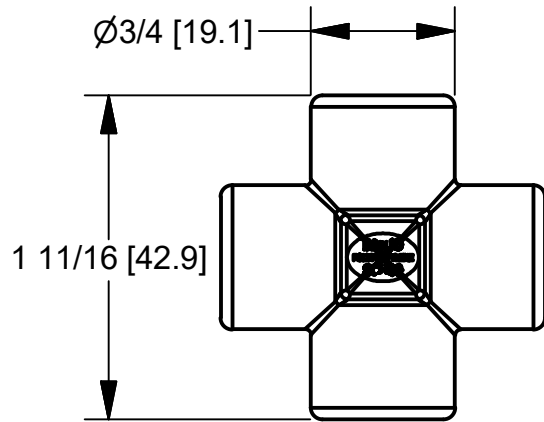

2

1

B

B

1/4-18 ANS BLUNT START
TAPERED PIPE THD

A

A

THIS DRAWING AND ALL INFORMATION CONTAINED THEREON ARE THE EXCLUSIVE PROPERTY OF BANJO CORPORATION.

DESCRIPTION
1/4" POLY PIPE CROSS

PART NUMBER
CR025

Note: Parts are to be bagged.

2

1