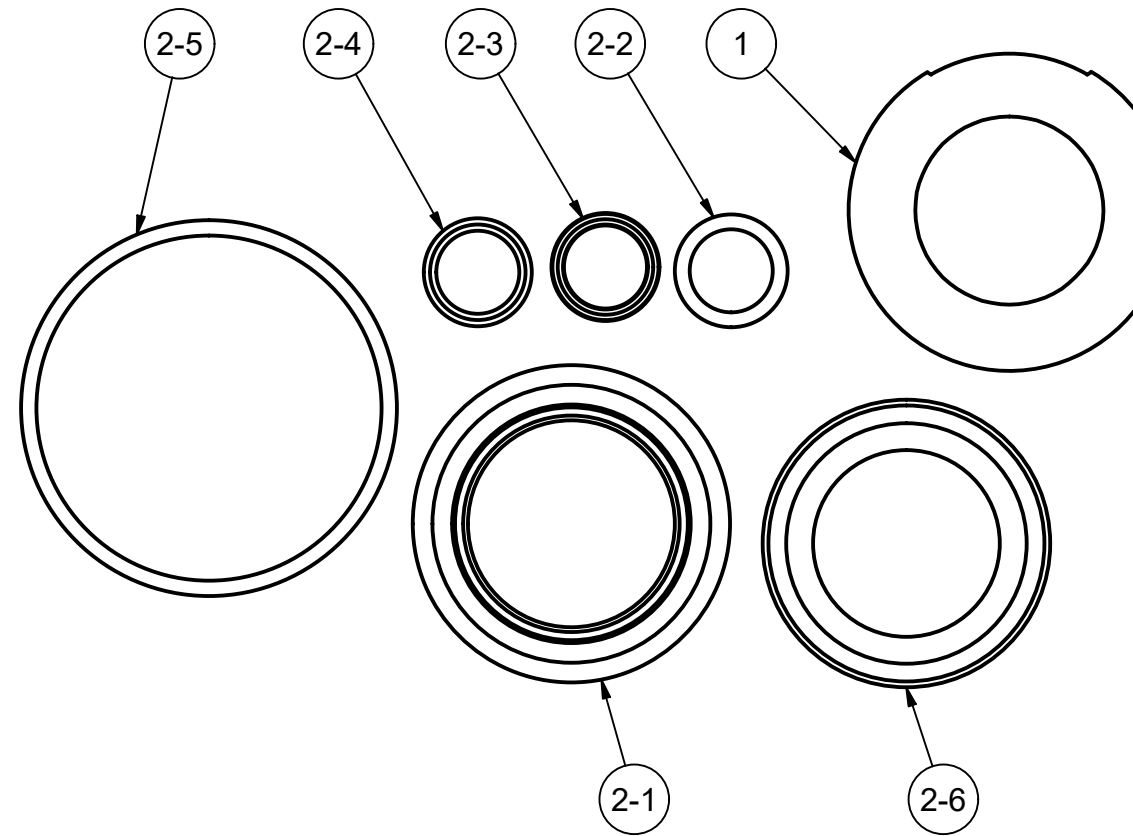

| Parts List |     |             |                        |
|------------|-----|-------------|------------------------|
| ITEM       | QTY | PART NUMBER | DESCRIPTION            |
| 1          | 1   | DM10255SS   | 1" DRY MATE BALL       |
| 2          | 1   | RK1005      | REPAIR KIT PACK 1"     |
| 2-1        | 1   | DM10258     | 1" Drymate Teflon Seat |
| 2-2        | 1   | VSS10060    | 1" SS Thrust Washer    |
| 2-3        | 1   | VSS10160F   | Female Stem Packing    |
| 2-4        | 1   | VSS10160M   | Male Stem Packing      |
| 2-5        | 1   | VSS10204    | 1" SS Body Gasket      |
| 2-6        | 1   | VSS10258    | 1" SS Valve Seat       |

**BANJO CORPORATION**  
 150 BANJO DRIVE, CRAWFORDSVILLE, IN 47933  
 WEB SITE: WWW.BANJOCORP.COM  
 E-MAIL: BANJOSALES@IDEXCORP.COM

|             |                                |
|-------------|--------------------------------|
| DESCRIPTION | 1" SS MALE DRY MATE REPAIR KIT |
| PART NUMBER | DM101SS                        |