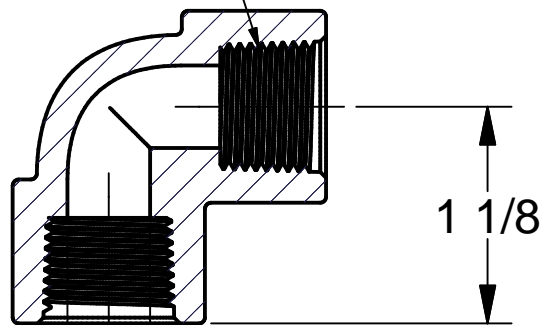

2

1

3/8" - 18 NPT
BLUNT START

Ø7/16

B

B

A

A

BANJO CORPORATION

150 BANJO DRIVE, CRAWFORDSVILLE, IN 47933
WEB SITE: WWW.BANJOCORP.COM
E-MAIL: SALES1@BANJOCORP.COM

DESCRIPTION
3/8" 90 DEG. ELBOW

PART NUMBER
EL038-90

2

1