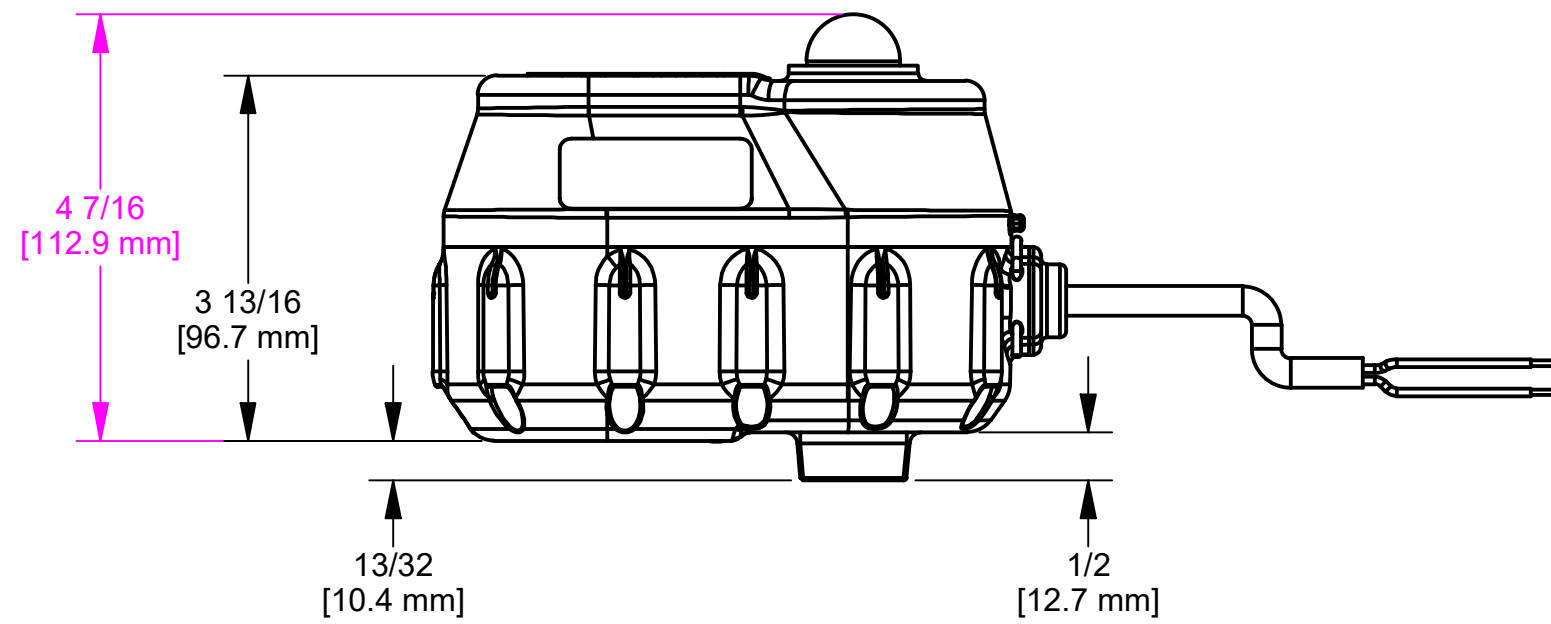

NOTES:

WIRING:

BLACK = GND
 RED = +12VDC
 WHITE = INPUT SIGNAL 1-10VDC
 (1V = CLOSED 10V = OPEN
 PROPORTIONAL POSITION)

WIRE LENGTH: 18"± 1" FROM
 HOUSING.

THIS DRAWING AND ALL
 INFORMATION CONTAINED THEREON
 ARE THE EXCLUSIVE PROPERTY OF
 BANJO CORPORATION.

UNLESS SPECIFICALLY NOTED, THIS
 DRAWING AND ITEMS SHOWN ON
 THIS DRAWING ARE SUBJECT TO
 CHANGE AT ANY TIME.

	
BANJO CORPORATION 150 BANJO DRIVE, CRAWFORDSVILLE, IN 47933 WEB SITE: WWW.BANJOCORP.COM E-MAIL: BANJOSALES@IDEXCORP.COM	
DESCRIPTION	EVX ACT 8S 3W PROPORTIONAL 3W 9-27VDC
PART NUMBER	EP31D88330