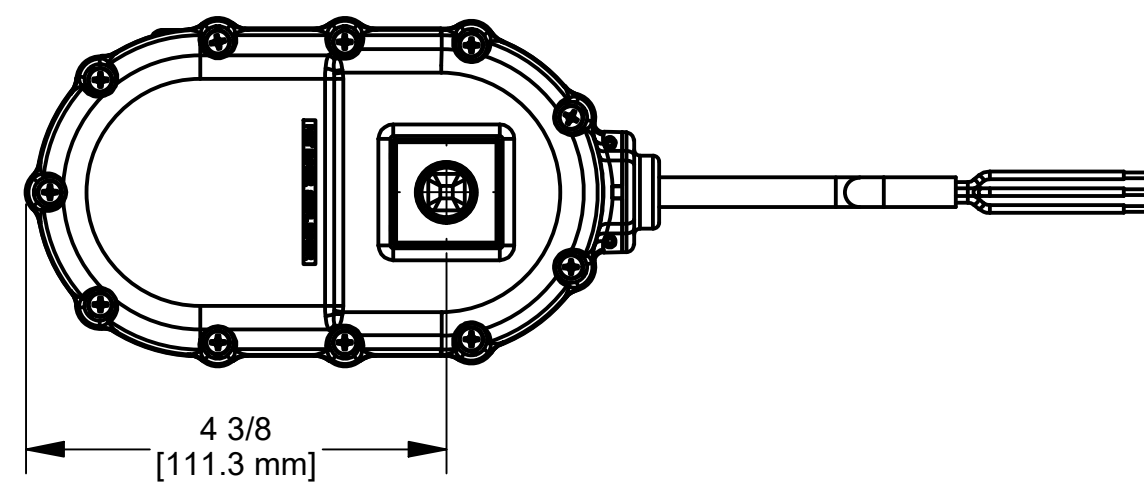

NOTES:

WIRING:

BLACK = GND
 RED = +12VDC
 WHITE = INPUT SIGNAL 1-10VDC
 (1V = CLOSED 10V = OPEN
 PROPORTIONAL POSITION)

WIRE LENGTH: 18"± 1" FROM
 HOUSING.

THIS DRAWING AND ALL
 INFORMATION CONTAINED THEREON
 ARE THE EXCLUSIVE PROPERTY OF
 BANJO CORPORATION.

UNLESS SPECIFICALLY NOTED, THIS
 DRAWING AND ITEMS SHOWN ON
 THIS DRAWING ARE SUBJECT TO
 CHANGE AT ANY TIME.

	
BANJO CORPORATION 150 BANJO DRIVE, CRAWFORDSVILLE, IN 47933 WEB SITE: WWW.BANJOCORP.COM E-MAIL: BANJOSALES@IDEXCORP.COM	
DESCRIPTION	EVX ACT 8S 3W PROPORTIONAL 3W 9-27VDC
PART NUMBER	EP31D88330