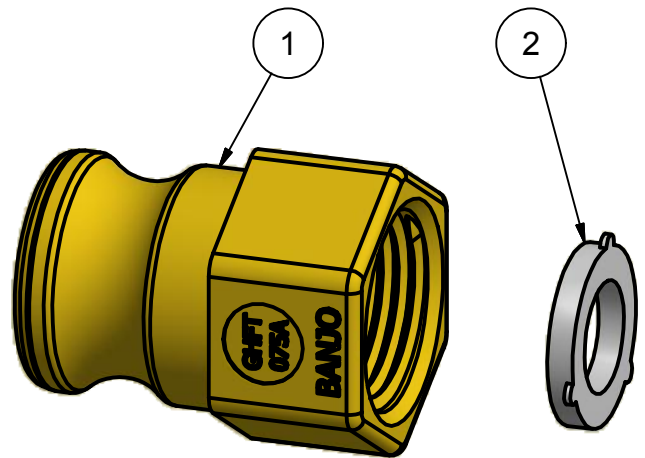

Parts List			
ITEM	QTY	PART NUMBER	DESCRIPTION
1	1	GHFT075AX	3/4" Adapter X 3/4" Garden Hose Female Thread
2	1	GHFT075G	Garden Hose Fitting Gasket

3/4" - 11.5 NHR
Garden Hose Female Thread
Blunt Start

SECTION A-A
SCALE 1 : 1

BANJO CORPORATION

150 BANJO DRIVE, CRAWFORDSVILLE, IN 47933
 WEB SITE: WWW.BANJOCORP.COM
 E-MAIL: SALES1@BANJOCORP.COM

DESCRIPTION	3/4" Adapter X 3/4" Garden Hose Female Thread
PART NUMBER	GHFT075A

B

B

A

A

2