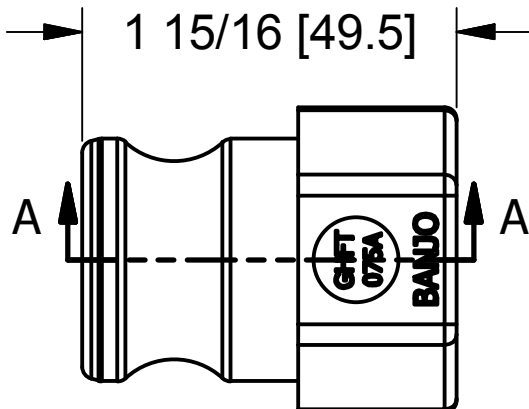

Parts List			
ITEM	QTY	PART NUMBER	DESCRIPTION
1	1	GHFT075AX	3/4" Adapter X 3/4" Garden Hose Female Thread
2	1	GHFT075G	Garden Hose Fitting Gasket

3/4" - 11.5 NHR
Garden Hose Female Thread
Blunt Start

SECTION A-A
SCALE 1 : 1

BANJO CORPORATION

150 BANJO DRIVE, CRAWFORDSVILLE, IN 47933
 WEB SITE: WWW.BANJOCORP.COM
 E-MAIL: SALES1@BANJOCORP.COM

DESCRIPTION	3/4" Adapter X 3/4" Garden Hose Female Thread
PART NUMBER	GHFT075A

B

B

A

A

2