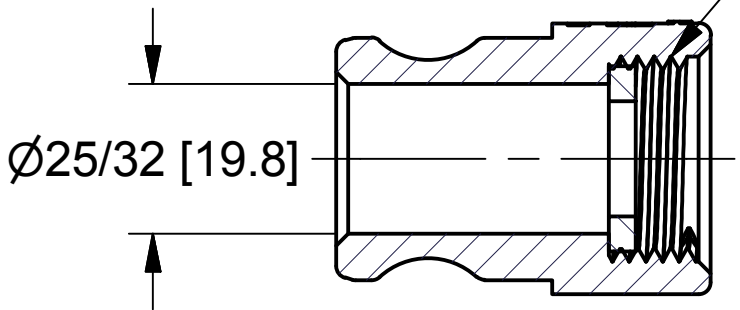

Parts List			
ITEM	QTY	PART NUMBER	DESCRIPTION
1	1	GHFT075AX	3/4" Adapter X 3/4" Garden Hose Female Thread
2	1	GHFT075G	Garden Hose Fitting Gasket

3/4" - 11.5 NHR
Garden Hose Female Thread
Blunt Start

SECTION A-A
SCALE 1 : 1

BANJO CORPORATION

150 BANJO DRIVE, CRAWFORDSVILLE, IN 47933
 WEB SITE: WWW.BANJOCORP.COM
 E-MAIL: SALES1@BANJOCORP.COM

DESCRIPTION	3/4" Adapter X 3/4" Garden Hose Female Thread
PART NUMBER	GHFT075A

B

B

A

A

2