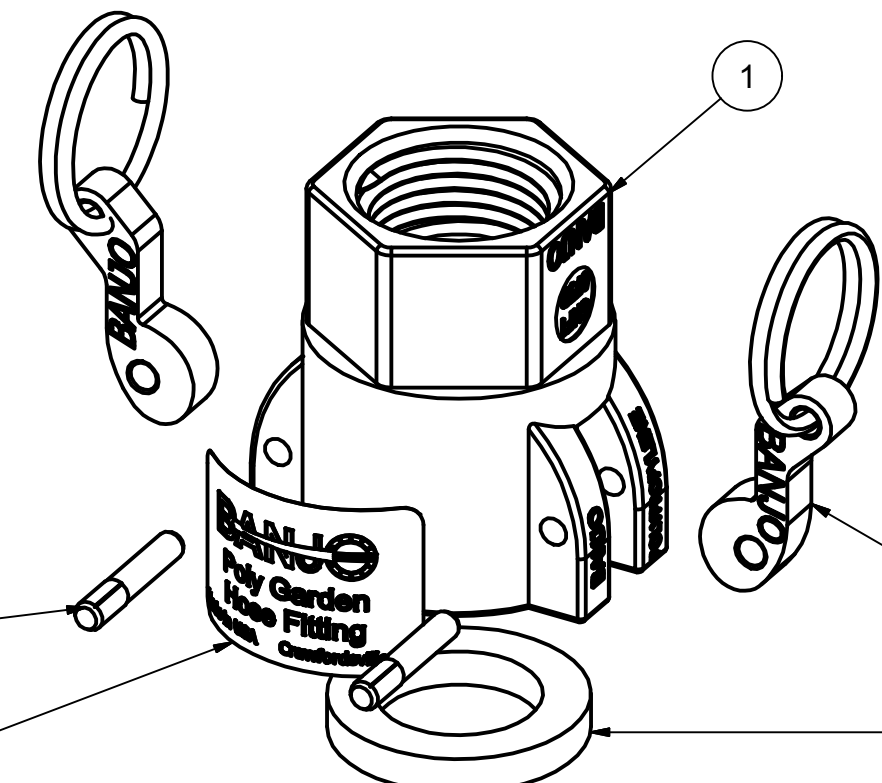

4

3

2

1

Parts List

ITEM	QTY	PART NUMBER	DESCRIPTION
1	1	GHFT075DM	3/4" Coupler 3/4" Garden Hose Female Thd
2	1	GHFT075G	Garden Hose Fitting Gasket
3	1	GHL1001	Garden Hose Label
4	1	075GGH	GARDEN HOSE COUPLING GASKET
5	2	75K	1" CAM ARM W/ RING
6	2	75P	CAM ARM PIN

3 7/16

SECTION A-A
SCALE 1 : 1

THIS DRAWING AND ALL INFORMATION CONTAINED THEREON ARE THE EXCLUSIVE PROPERTY OF BANJO CORPORATION.

UNLESS SPECIFICALLY NOTED, THIS DRAWING AND ITEMS SHOWN ON THIS DRAWING ARE SUBJECT TO CHANGE AT ANY TIME.

BANJO CORPORATION
 150 BANJO DRIVE, CRAWFORDSVILLE, IN 47933
 WEB SITE: WWW.BANJOCORP.COM
 E-MAIL: BANJOSALES@IDEXCORP.COM

DESCRIPTION
 3/4" Coupler X 3/4" Garden Hose Female Thd

PART NUMBER
 GHFT075D

4

3