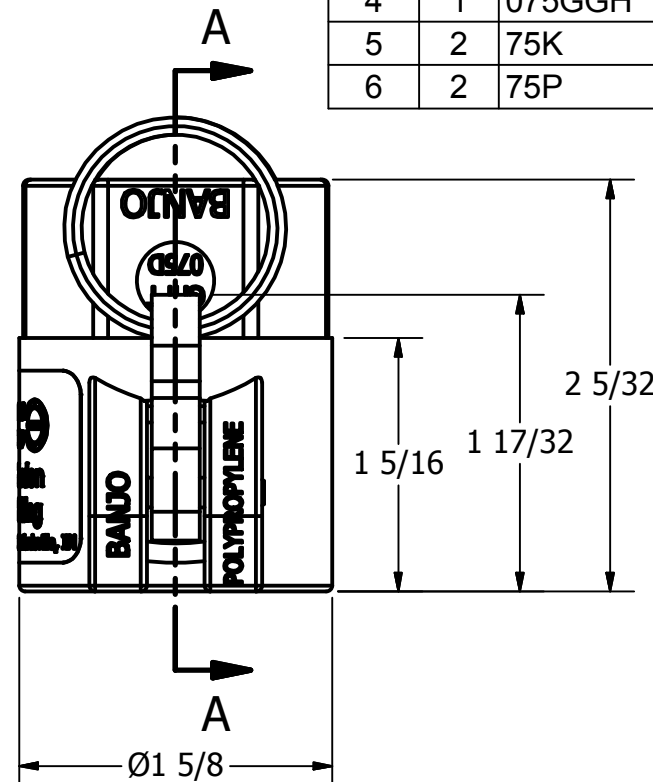

4

3

2

1

Parts List

ITEM	QTY	PART NUMBER	DESCRIPTION
1	1	GHFT075DM	3/4" Coupler 3/4" Garden Hose Female Thd
2	1	GHFT075G	Garden Hose Fitting Gasket
3	1	GHL1001	Garden Hose Label
4	1	075GGH	GARDEN HOSE COUPLING GASKET
5	2	75K	1" CAM ARM W/ RING
6	2	75P	CAM ARM PIN

3 7/16

SECTION A-A
SCALE 1 : 1

THIS DRAWING AND ALL INFORMATION CONTAINED THEREON ARE THE EXCLUSIVE PROPERTY OF BANJO CORPORATION.

UNLESS SPECIFICALLY NOTED, THIS DRAWING AND ITEMS SHOWN ON THIS DRAWING ARE SUBJECT TO CHANGE AT ANY TIME.

BANJO CORPORATION
 150 BANJO DRIVE, CRAWFORDSVILLE, IN 47933
 WEB SITE: WWW.BANJOCORP.COM
 E-MAIL: BANJOSALES@IDEXCORP.COM

DESCRIPTION
 3/4" Coupler X 3/4" Garden Hose Female Thd

PART NUMBER
 GHFT075D

4

3