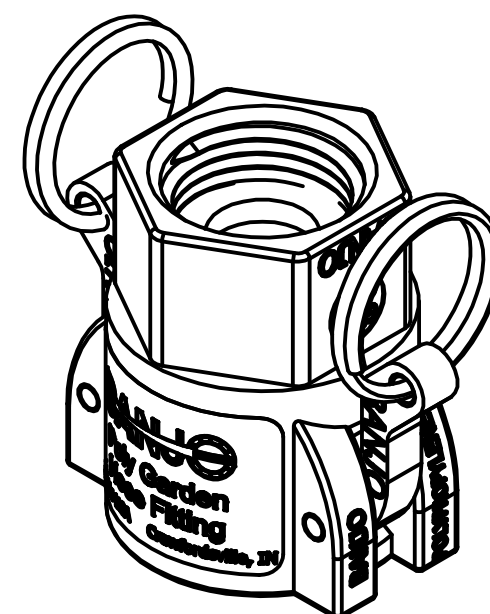

4

3

2

1

Parts List

ITEM	QTY	PART NUMBER	DESCRIPTION
1	1	GHFT075DM	3/4" Coupler 3/4" Garden Hose Female Thd
2	1	GHFT075G	Garden Hose Fitting Gasket
3	1	GHL1001	Garden Hose Label
4	1	075GGH	GARDEN HOSE COUPLING GASKET
5	2	75K	1" CAM ARM W/ RING
6	2	75P	CAM ARM PIN

3 7/16

SECTION A-A
SCALE 1 : 1

THIS DRAWING AND ALL INFORMATION CONTAINED THEREON ARE THE EXCLUSIVE PROPERTY OF BANJO CORPORATION.

UNLESS SPECIFICALLY NOTED, THIS DRAWING AND ITEMS SHOWN ON THIS DRAWING ARE SUBJECT TO CHANGE AT ANY TIME.

BANJO CORPORATION
 150 BANJO DRIVE, CRAWFORDSVILLE, IN 47933
 WEB SITE: WWW.BANJOCORP.COM
 E-MAIL: BANJOSALES@IDEXCORP.COM

DESCRIPTION
 3/4" Coupler X 3/4" Garden Hose Female Thd

PART NUMBER
 GHFT075D

4

3