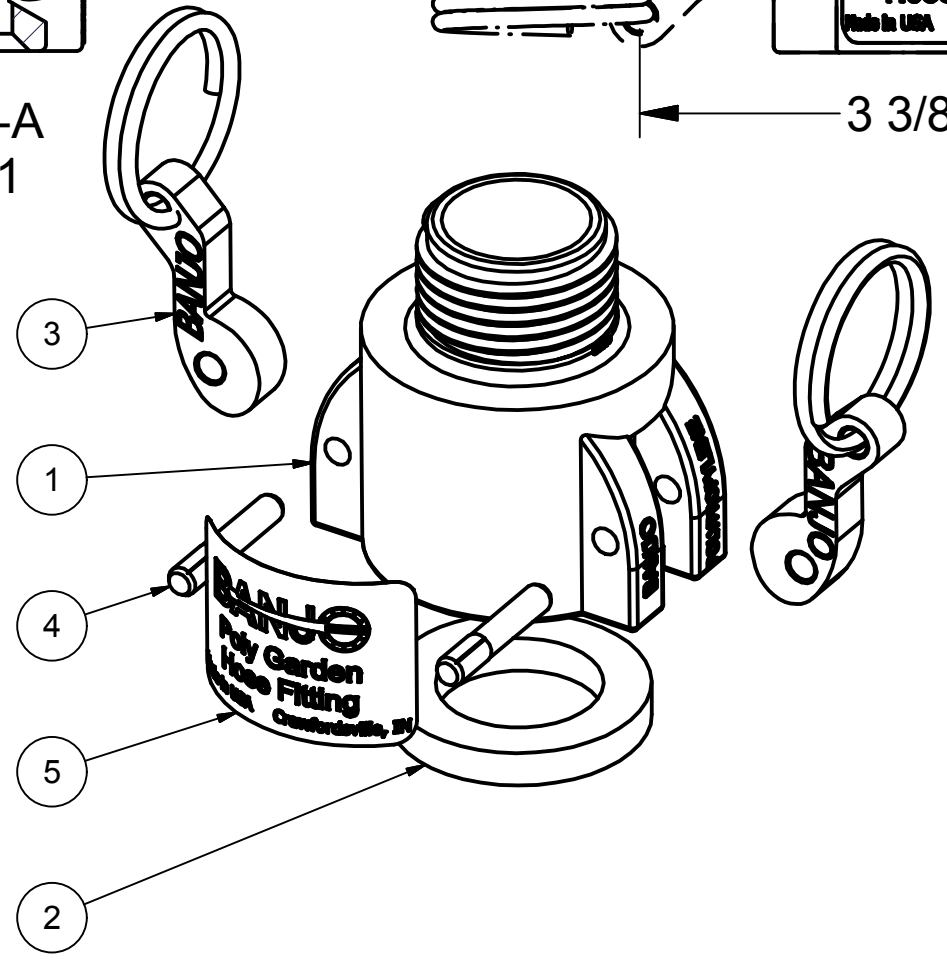

Parts List			
ITEM	QTY	PART NUMBER	DESCRIPTION
1	1	GHMT075BM	3/4" Coupler X 3/4" Garden Hose Male Thd, Machined
2	1	075GGH	GARDEN HOSE COUPLING GASKET
3	2	75K	1" CAM ARM W/ RING
4	2	75P	CAM ARM PIN
5	1	GHL1001	Garden Hose Label

SECTION A-A  
SCALE 1 : 1

THIS DRAWING AND ALL INFORMATION CONTAINED THEREON ARE THE EXCLUSIVE PROPERTY OF BANJO CORPORATION.

UNLESS SPECIFICALLY NOTED, THIS DRAWING AND ITEMS SHOWN ON THIS DRAWING ARE SUBJECT TO CHANGE AT ANY TIME.

**BANJO CORPORATION**  
 150 BANJO DRIVE, CRAWFORDSVILLE, IN 47933  
 WEB SITE: WWW.BANJOCORP.COM  
 E-MAIL: BANJOSALES@IDEXCORP.COM

DESCRIPTION  
 3/4" Coupler X 3/4" Garden Hose Male Thd  
 PART NUMBER  
 GHMT075B