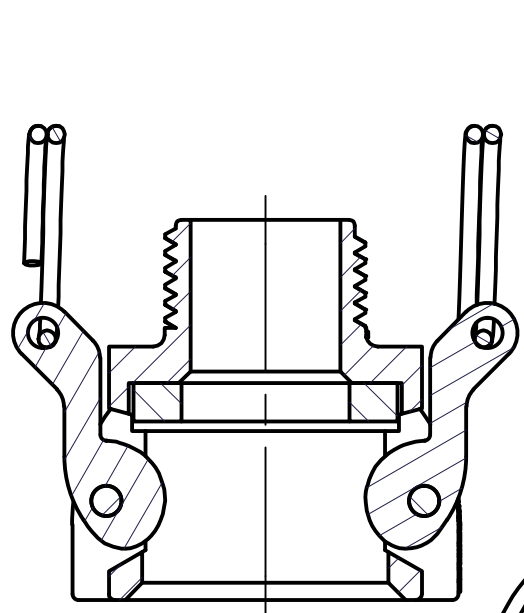

Parts List			
ITEM	QTY	PART NUMBER	DESCRIPTION
1	1	GHMT075BM	3/4" Coupler X 3/4" Garden Hose Male Thd, Machined
2	1	075GGH	GARDEN HOSE COUPLING GASKET
3	2	75K	1" CAM ARM W/ RING
4	2	75P	CAM ARM PIN
5	1	GHL1001	Garden Hose Label

SECTION A-A  
SCALE 1 : 1

THIS DRAWING AND ALL INFORMATION CONTAINED THEREON ARE THE EXCLUSIVE PROPERTY OF BANJO CORPORATION.

UNLESS SPECIFICALLY NOTED, THIS DRAWING AND ITEMS SHOWN ON THIS DRAWING ARE SUBJECT TO CHANGE AT ANY TIME.

**BANJO CORPORATION**  
 150 BANJO DRIVE, CRAWFORDSVILLE, IN 47933  
 WEB SITE: WWW.BANJOCORP.COM  
 E-MAIL: BANJOSALES@IDEXCORP.COM

DESCRIPTION  
 3/4" Coupler X 3/4" Garden Hose Male Thd  
 PART NUMBER  
 GHMT075B