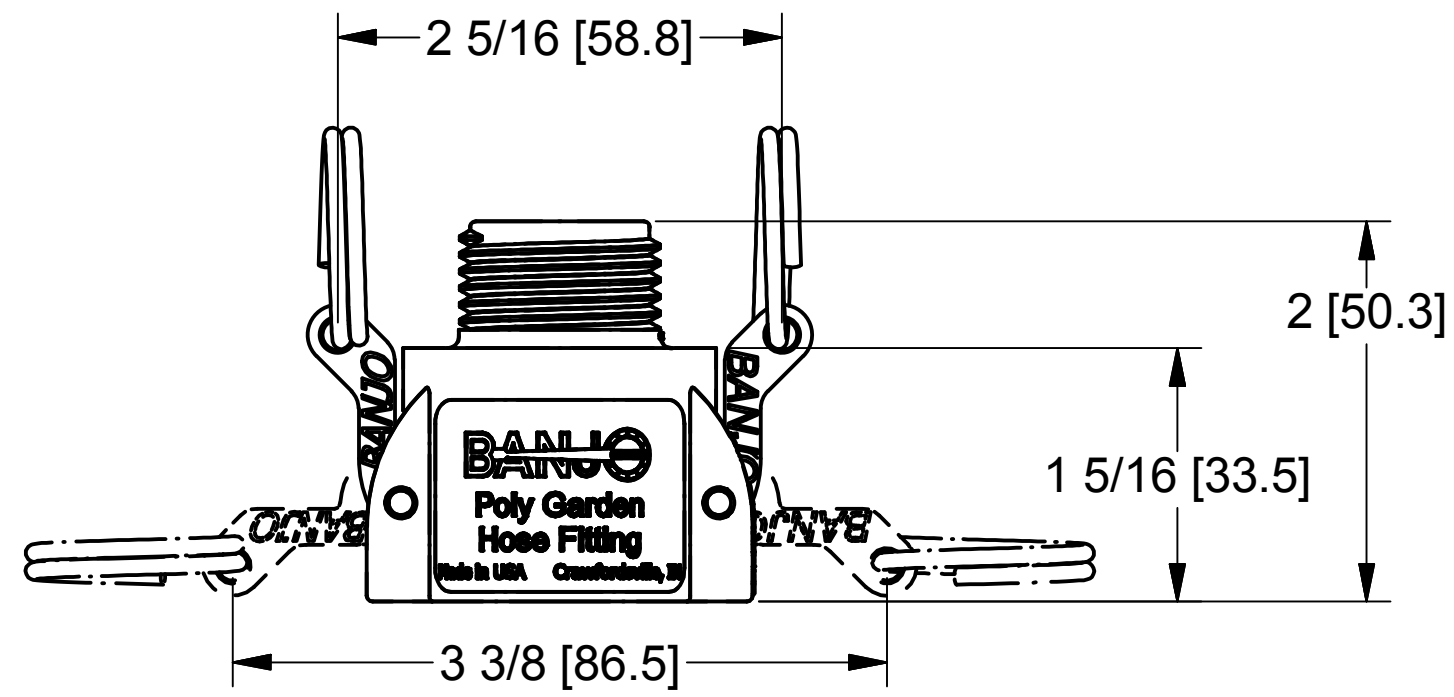

Parts List			
ITEM	QTY	PART NUMBER	DESCRIPTION
1	1	GHMT075BM	3/4" Coupler X 3/4" Garden Hose Male Thd, Machined
2	1	075GGH	GARDEN HOSE COUPLING GASKET
3	2	75K	1" CAM ARM W/ RING
4	2	75P	CAM ARM PIN
5	1	GHL1001	Garden Hose Label

SECTION A-A  
SCALE 1 : 1

THIS DRAWING AND ALL INFORMATION CONTAINED THEREON ARE THE EXCLUSIVE PROPERTY OF BANJO CORPORATION.

UNLESS SPECIFICALLY NOTED, THIS DRAWING AND ITEMS SHOWN ON THIS DRAWING ARE SUBJECT TO CHANGE AT ANY TIME.

**BANJO CORPORATION**  
 150 BANJO DRIVE, CRAWFORDSVILLE, IN 47933  
 WEB SITE: WWW.BANJOCORP.COM  
 E-MAIL: BANJOSALES@IDEXCORP.COM

DESCRIPTION  
 3/4" Coupler X 3/4" Garden Hose Male Thd  
 PART NUMBER  
 GHMT075B