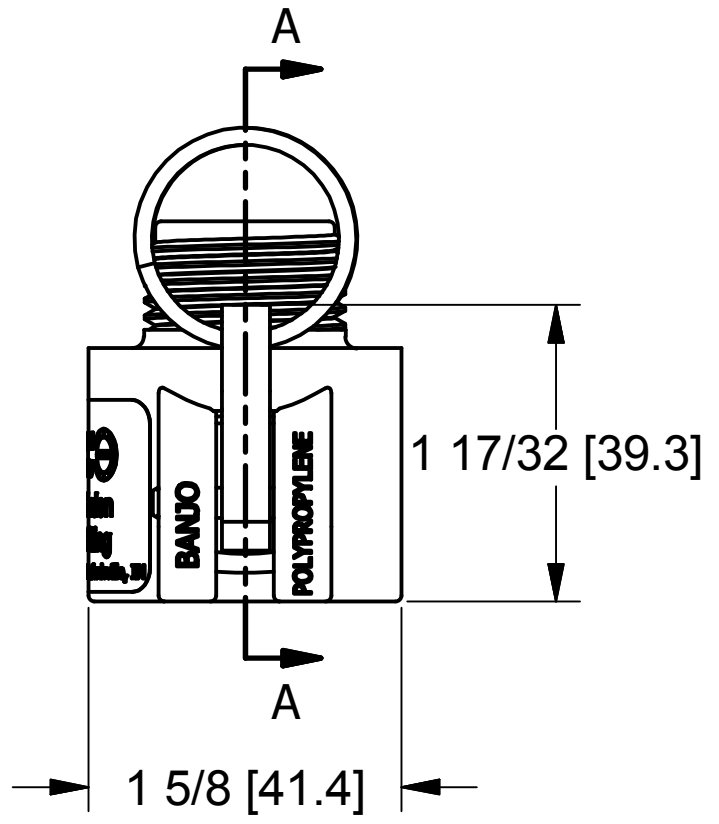

THIS DRAWING AND ALL INFORMATION CONTAINED THEREON ARE THE EXCLUSIVE PROPERTY OF BANJO CORPORATION.

UNLESS SPECIFICALLY NOTED, THIS DRAWING AND ITEMS SHOWN ON THIS DRAWING ARE SUBJECT TO CHANGE AT ANY TIME.

BANJO CORPORATION
150 BANJO DRIVE, CRAWFORDSVILLE, IN 47933
WEB SITE: WWW.BANJOCORP.COM
E-MAIL: BANJOSALES@IDEXCORP.COM

DESCRIPTION
3/4" Coupler X 3/4" Garden Hose Male Thd
PART NUMBER
GHMT075B