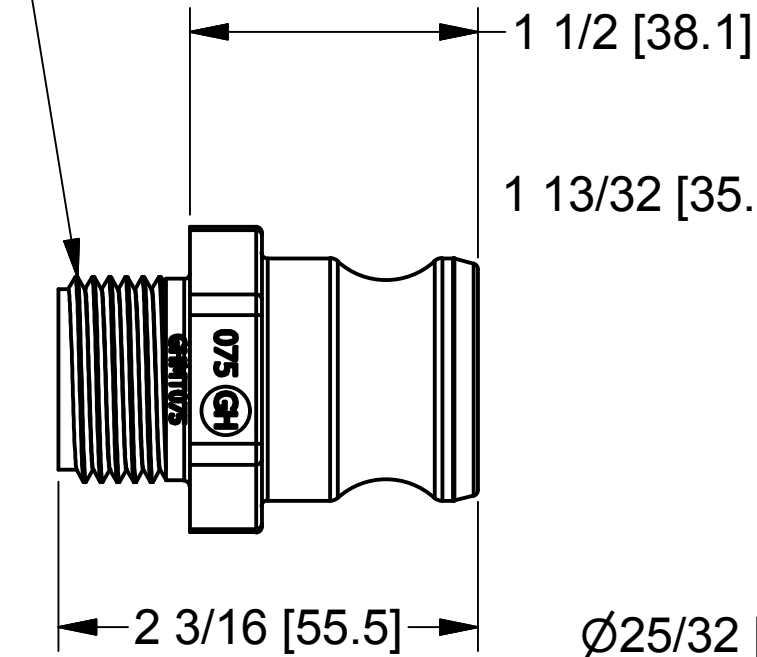

3/4" - 11 1/2 NHR  
 Garden Hose Male Thread  
 Blunt Start

**BANJO CORPORATION**  
 150 BANJO DRIVE, CRAWFORDSVILLE, IN 47933  
 WEB SITE: WWW.BANJOCORP.COM  
 E-MAIL: BANJOSALES@IDEXCORP.COM

DESCRIPTION  
 3/4" Adapter X 3/4" Male Garden Hose Thd

PART NUMBER  
 GHMT075F

Note: Parts are to be bagged.

THIS DRAWING AND ALL INFORMATION CONTAINED THEREON ARE THE EXCLUSIVE PROPERTY OF BANJO CORPORATION.

UNLESS SPECIFICALLY NOTED, THIS DRAWING AND ITEMS SHOWN ON THIS DRAWING ARE SUBJECT TO CHANGE AT ANY TIME.