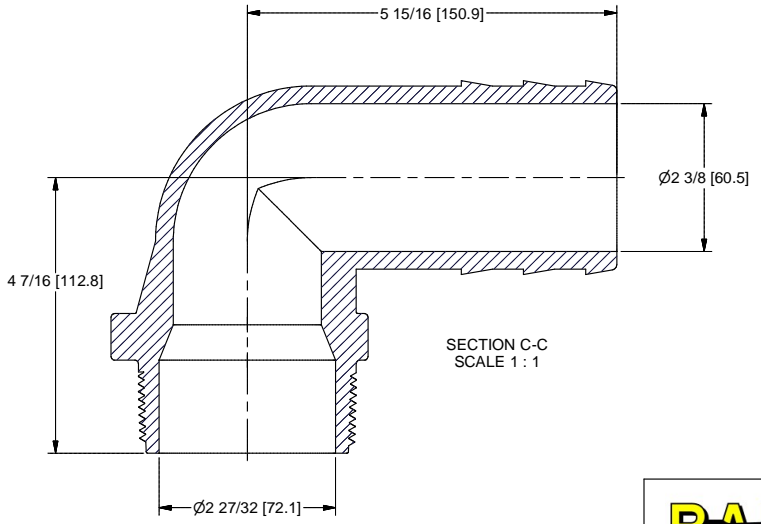

Ø3 7/8 [98.6]

Ø2 15/16 [74.9]

HB-300-90

3 1/2 [88.9]

C

C

3" X 8 NPT THRD
BLUNT START

SECTION C-C
SCALE 1 : 1

BANJO CORPORATION
150 BANJO DRIVE, CRAWFORDSVILLE, IN 47933
WEB SITE: WWW.BANJOCORP.COM
E-MAIL: SALES1@BANJOCORP.COM

DESCRIPTION	3" NPT X 90 DEG HOSE BARB
PART NUMBER	HB300-90