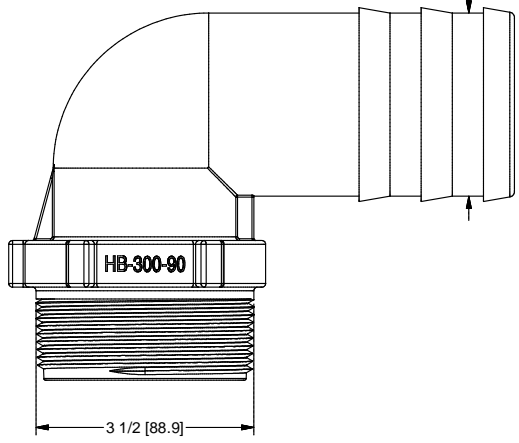

Ø3 7/8 [98.6]

Ø2 15/16 [74.9]

HB-300-90

3 1/2 [88.9]

C

C

3" X 8 NPT THRD
BLUNT START

SECTION C-C
SCALE 1 : 1

BANJO CORPORATION
150 BANJO DRIVE, CRAWFORDSVILLE, IN 47933
WEB SITE: WWW.BANJOCORP.COM
E-MAIL: SALES1@BANJOCORP.COM

DESCRIPTION	3" NPT X 90 DEG HOSE BARB
PART NUMBER	HB300-90