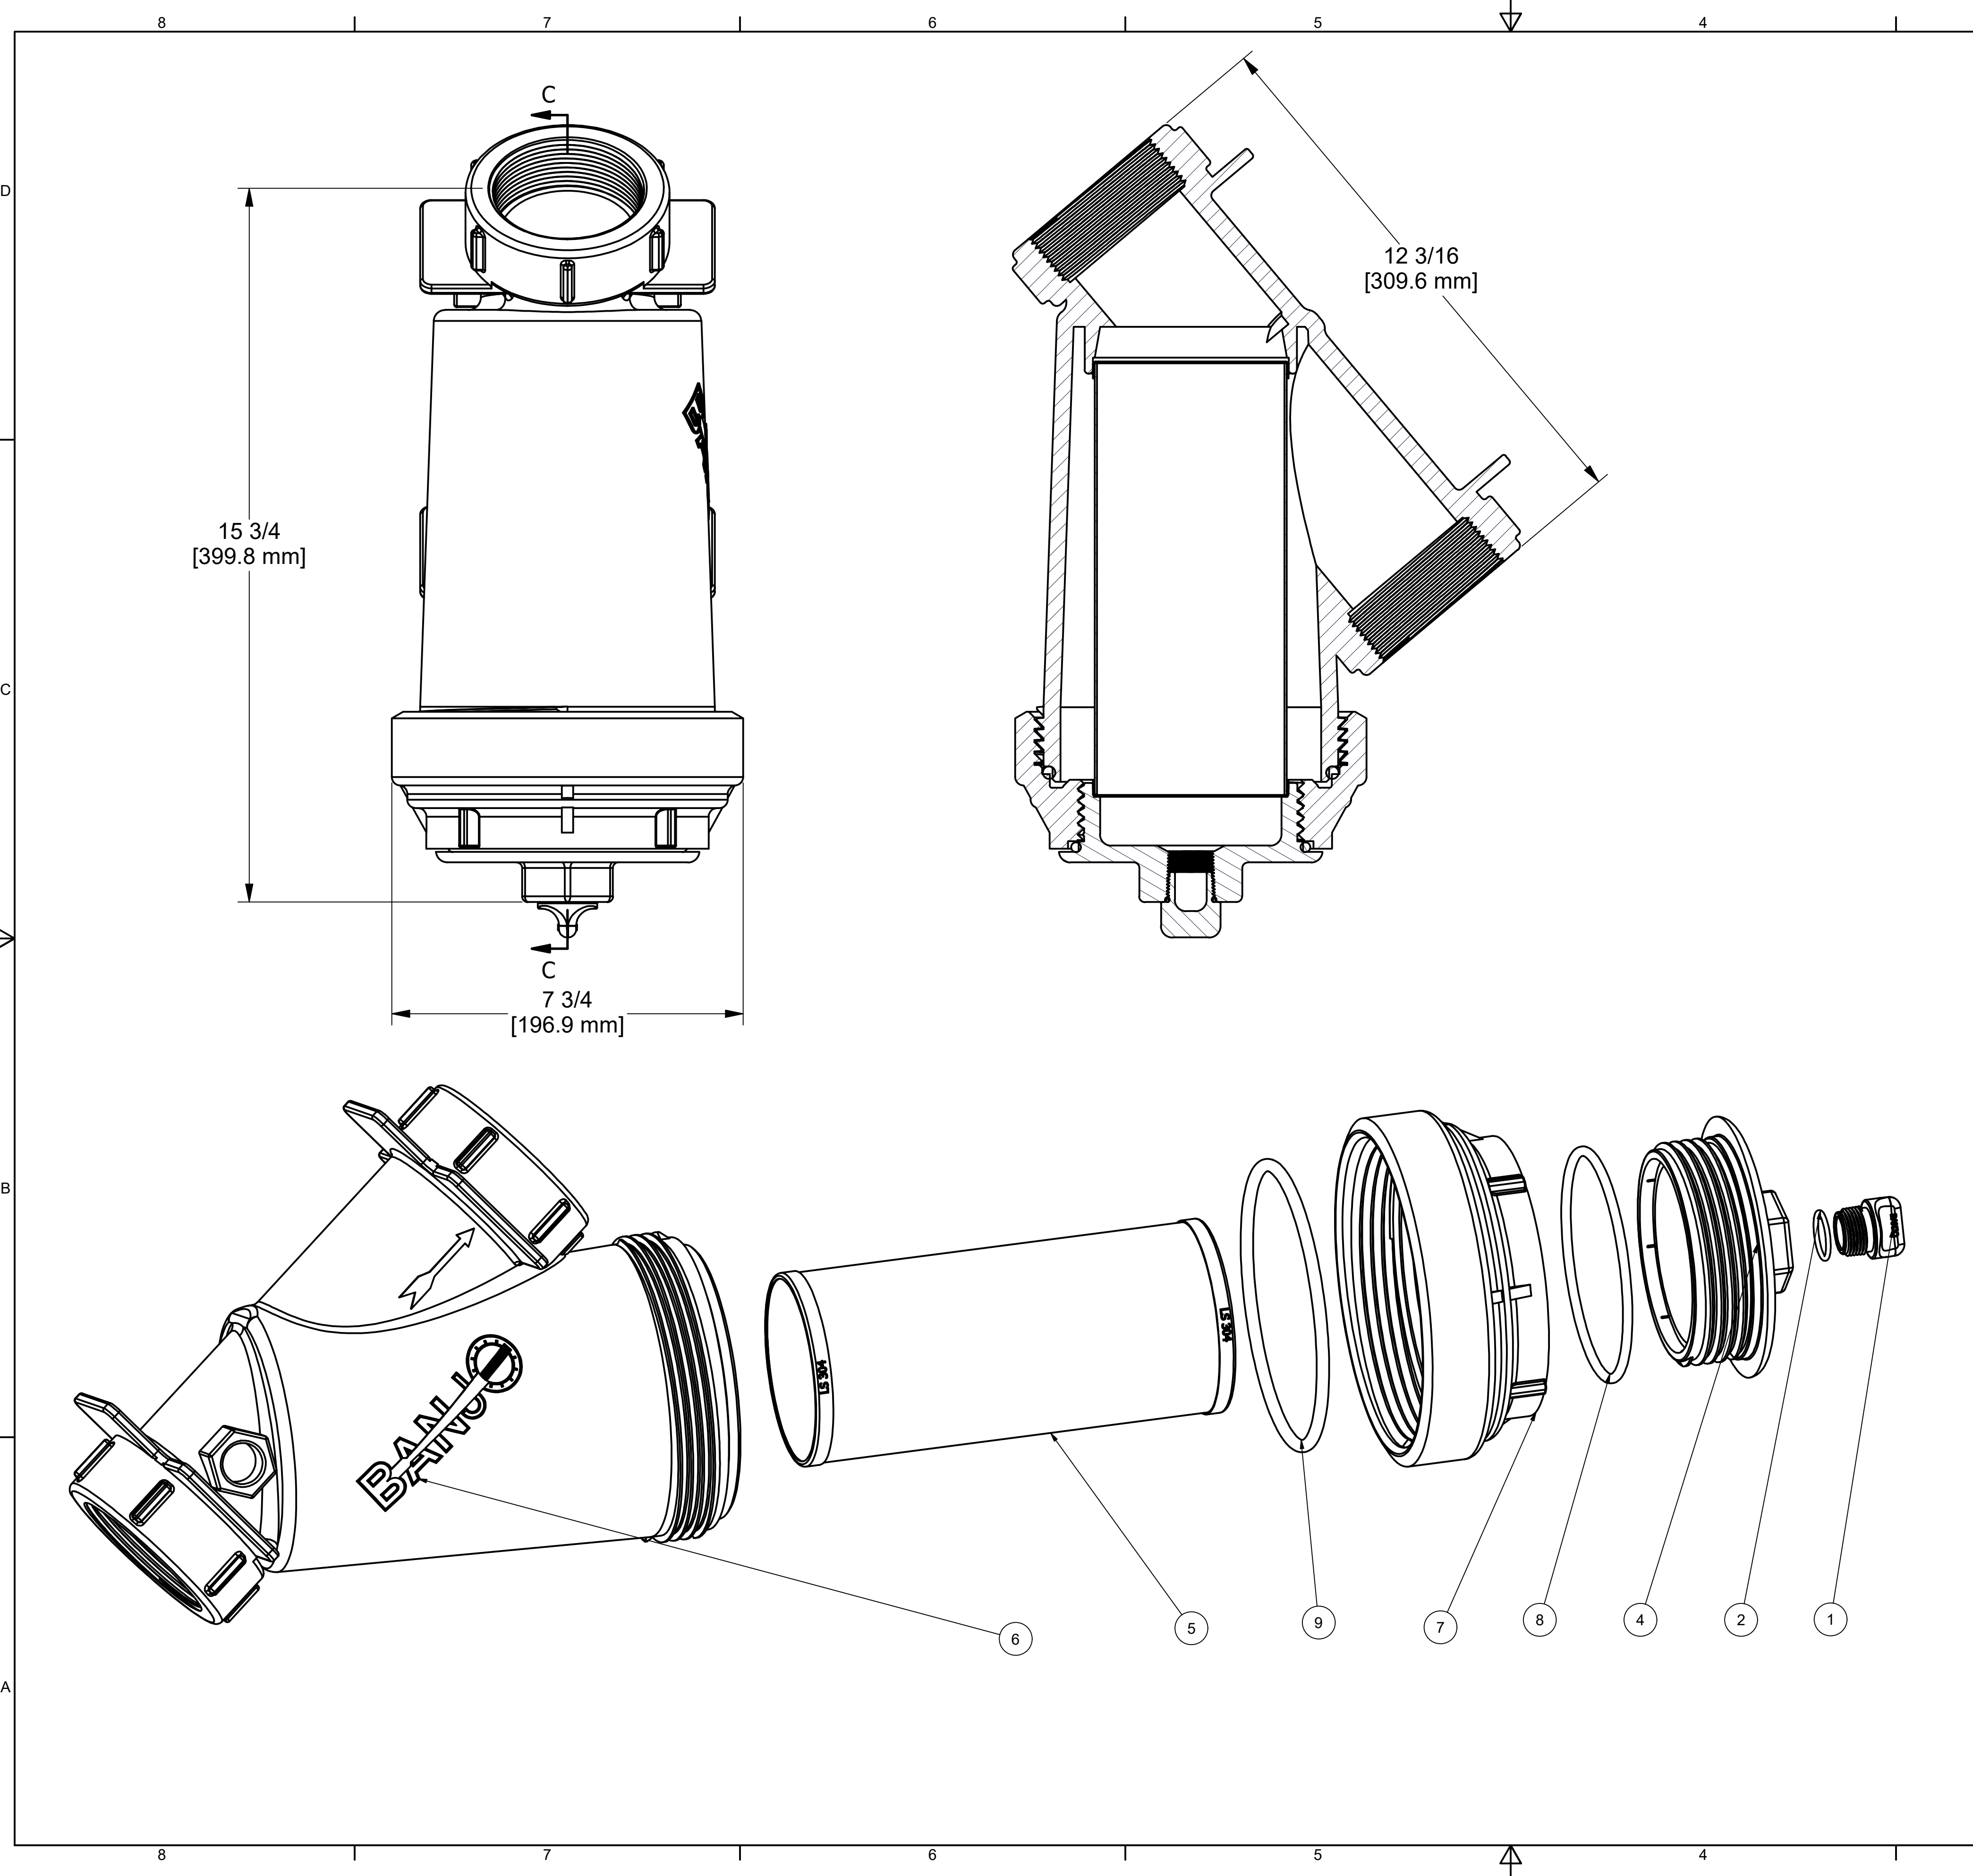

PARTS LIST			
ITEM	QTY	PART NUMBER	DESCRIPTION
1	1	13777	3/4" DRAIN PLUG
2	1	13778	AS568A -119 O-RING, EPDM, BLACK
3	1	LS200-D	DECAL (N/S)
4	1	LS300EC	3" LINE STRAINER END CAP
5	1	LS304	LINE STRAINER SCREEN
6	1	MLS300B1	3" LINE STRAINER BODY
7	1	MLS300CAP	3" MANIFOLD LINESTRAINER CAP, MACHINED
8	1	MLS300ECG	AS568A -352 O-RING, EPDM, BLACK
9	1	MLS300G	AS568A -437 O-RING, EPDM, BLACK

THIS DRAWING AND ALL INFORMATION CONTAINED THEREON ARE THE EXCLUSIVE PROPERTY OF BANJO CORPORATION.

UNLESS SPECIFICALLY NOTED, THIS DRAWING AND ITEMS SHOWN ON THIS DRAWING ARE SUBJECT TO CHANGE AT ANY TIME.

BANJO CORPORATION
 150 BANJO DRIVE, CRAWFORDSVILLE, IN 47933
 WEB SITE: WWW.BANJO.CORP.COM
 E-MAIL: BANJOSALES@IDEXCORP.COM

DESCRIPTION
3" NPT LINESTRAINER W/ #4 MESH SCREEN

PART NUMBER
LSM300-04