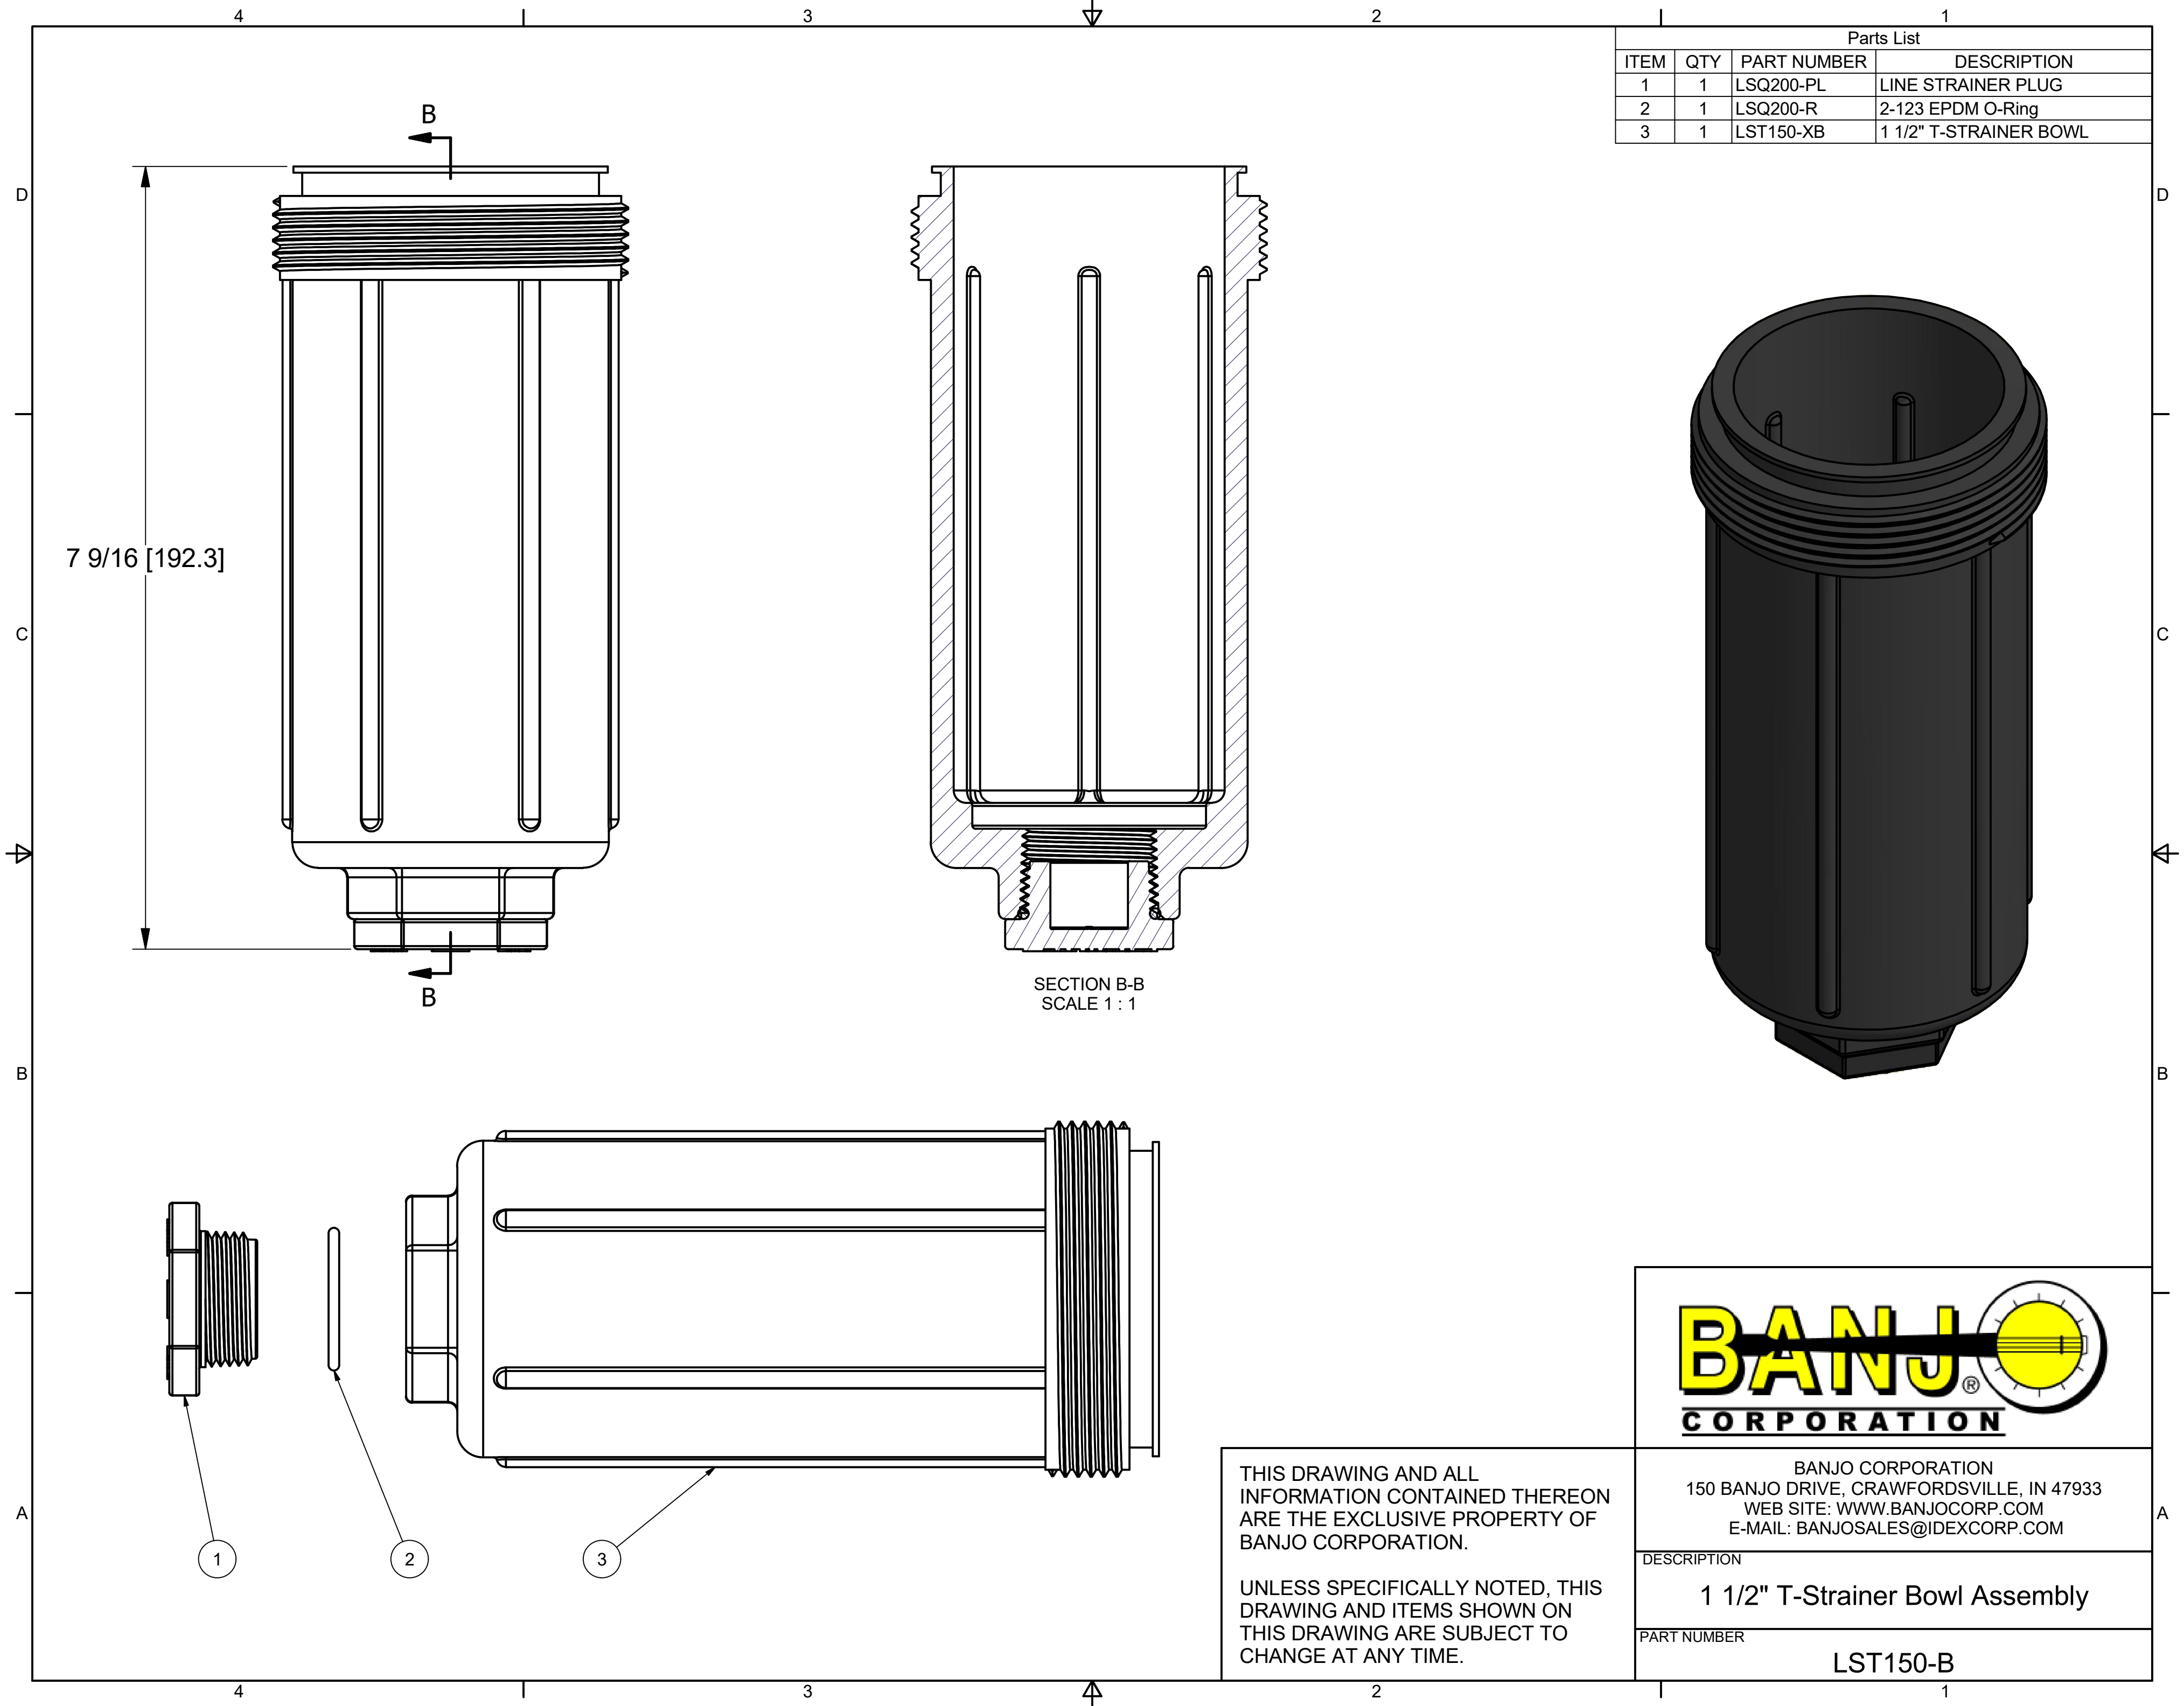

Parts List			
ITEM	QTY	PART NUMBER	DESCRIPTION
1	1	LSQ200-PL	LINE STRAINER PLUG
2	1	LSQ200-R	2-123 EPDM O-Ring
3	1	LST150-XB	1 1/2" T-STRAINER BOWL

SECTION B-B
SCALE 1 : 1

THIS DRAWING AND ALL INFORMATION CONTAINED THEREON ARE THE EXCLUSIVE PROPERTY OF BANJO CORPORATION.

DESCRIPTION	1 1/2" T-Strainer Bowl Assembly
PART NUMBER	LST150-B