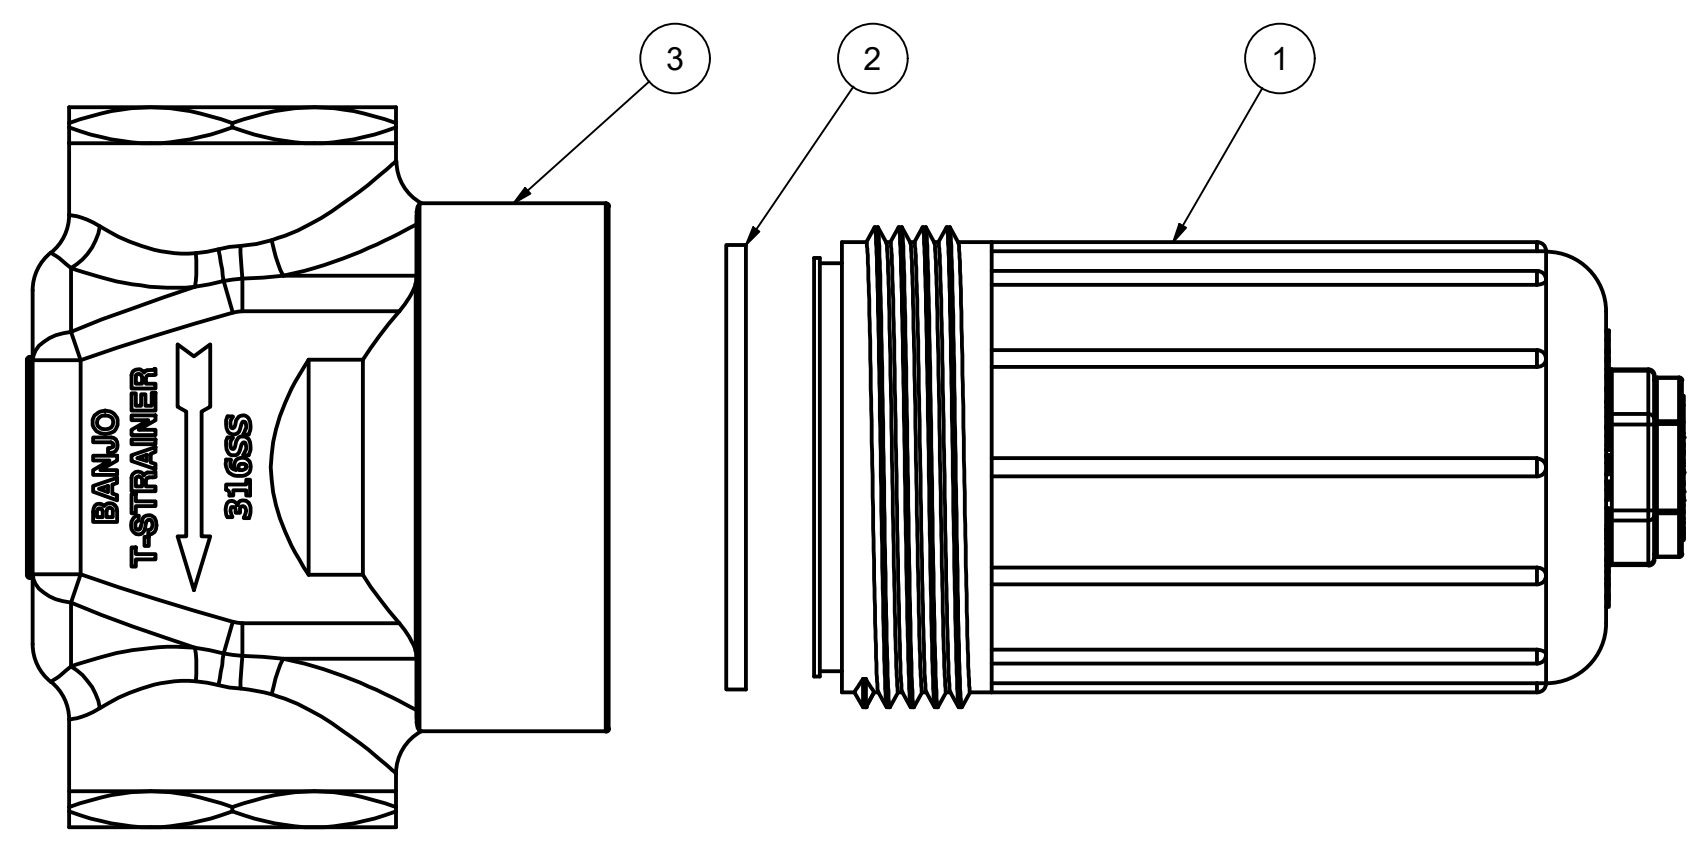

PARTS LIST			
ITEM	QTY	PART NUMBER	DESCRIPTION
1	1	LST200-B	2" T-STRAINER BOWL ASSEMBLY
2	1	LST200-GV	2" T STRAINER GASKET FKM, BROWN
3	1	LST200-HSS	2" SS LS HEAD
4	1	LST300D	DECAL (N/S)

THIS DRAWING AND ALL INFORMATION CONTAINED THEREON ARE THE EXCLUSIVE PROPERTY OF BANJO CORPORATION.

DESCRIPTION	2" T STRAINER 316SS HEAD POLY BOWL
PART NUMBER	LST200-HBSS

D  
C  
B  
A

D  
C  
B  
A

4 3 2 1