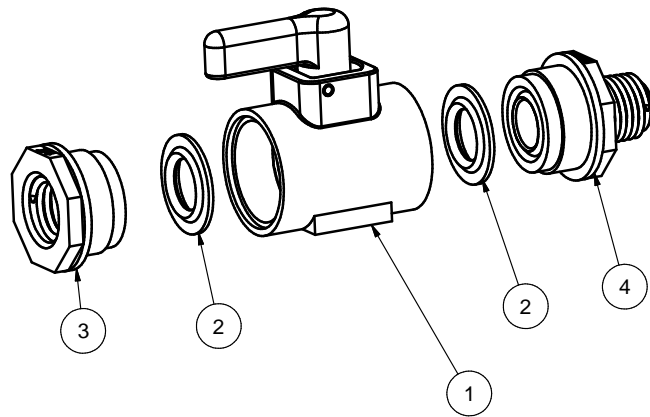

Parts List			
ITEM	QTY	PART NUMBER	DESCRIPTION
1	1	LV038SUBV	LV038 Body Sub-Assembly FKM
2	2	LV03258V	3/8" MICRO-VALVE SEAT
3	1	LV02256	1/4" NPT ENDPLATE
4	1	LVMT02256	1/4" NPT END PLATE

THIS DRAWING AND ALL INFORMATION CONTAINED THEREON ARE THE EXCLUSIVE PROPERTY OF BANJO CORPORATION.

DESCRIPTION
 1/4" FEMALE X MALE NPT MICROVALVE
 PART NUMBER

LV025MTV