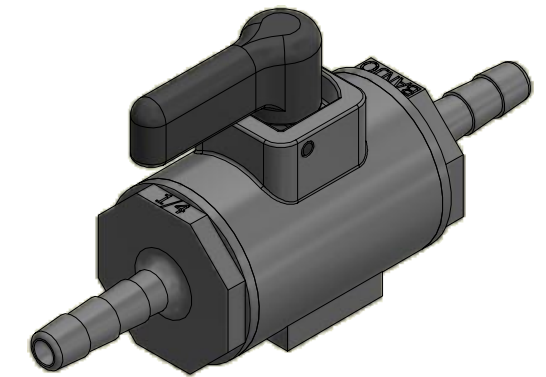

| Parts List | | | |
|------------|-----|-------------|-----------------------------|
| ITEM | QTY | PART NUMBER | DESCRIPTION |
| 1 | 1 | LV038SUBV | LV038 Body Sub-Assembly FKM |
| 2 | 2 | LV03258V | 3/8" MICRO-VALVE SEAT |
| 3 | 2 | LVHB02256 | 1/4" HB ENDPLATE |
| 4 | 1 | LST1300D | PSI DECAL (N/S) |

BANJO CORPORATION
 150 BANJO DRIVE, CRAWFORDSVILLE, IN 47933
 WEB SITE: WWW.BANJOCORP.COM
 E-MAIL: SALES1@BANJOCORP.COM

DESCRIPTION
 1/4" HOSEBARB MICROVALVE

PART NUMBER
 LVHB025V