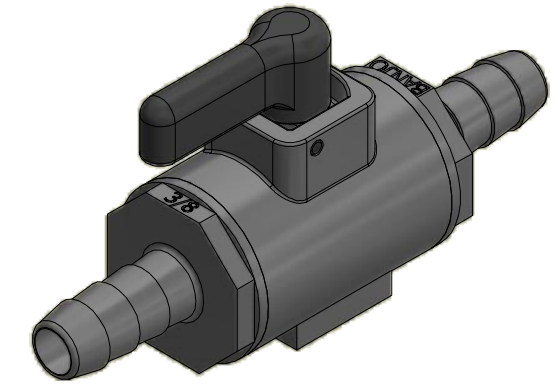

Parts List			
ITEM	QTY	PART NUMBER	DESCRIPTION
1	1	LV038SUBV	LV038 Body Sub-Assembly FKM
2	2	LV03258V	3/8" MICRO-VALVE SEAT
3	2	LVHB03256	3/8" HB ENDPLATE
4	1	LST1300D	PSI DECAL (N/S)

THIS DRAWING AND ALL INFORMATION CONTAINED THEREON ARE THE EXCLUSIVE PROPERTY OF BANJO CORPORATION.

DESCRIPTION 3/8" HOSEBARB MICROVALVE	PART NUMBER LVHB038V
---	-------------------------

B

B

A

A

4

3

2