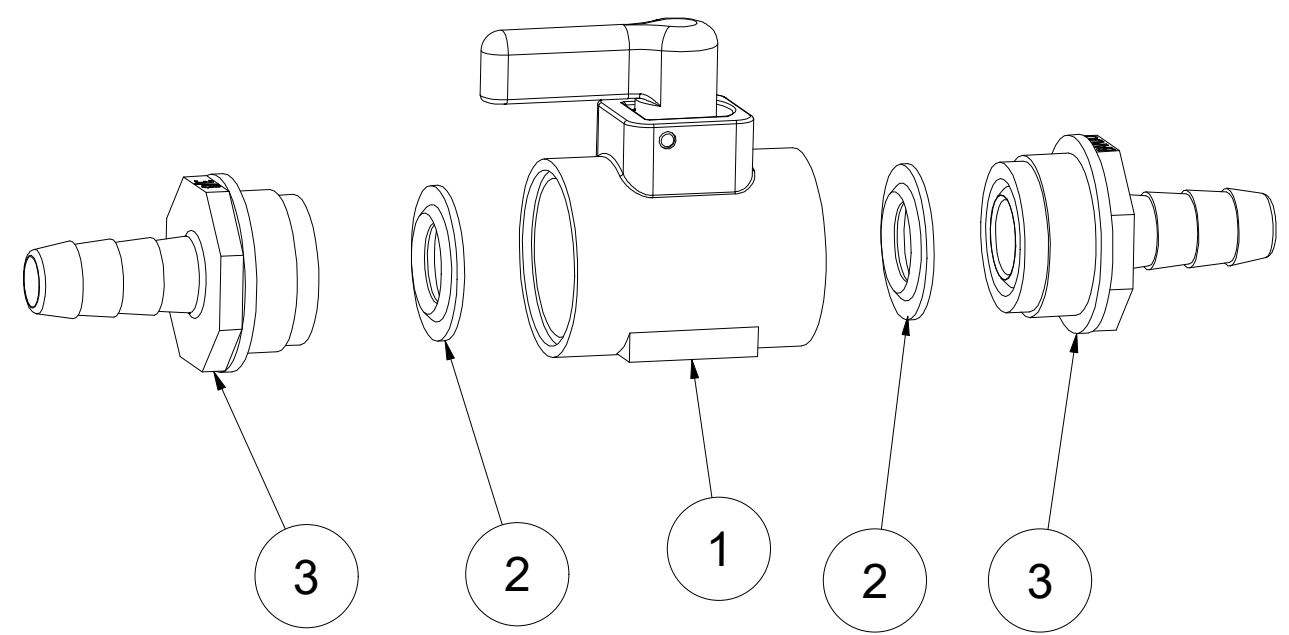

Parts List			
ITEM	QTY	PART NUMBER	DESCRIPTION
1	1	LV038SUBV	LV038 Body Sub-Assembly FKM
2	2	LV03258V	3/8" MICRO-VALVE SEAT
3	2	LVHB03256	3/8" HB ENDPLATE
4	1	LST1300D	PSI DECAL (N/S)

THIS DRAWING AND ALL INFORMATION CONTAINED THEREON ARE THE EXCLUSIVE PROPERTY OF BANJO CORPORATION.

DESCRIPTION 3/8" HOSEBARB MICROVALVE	PART NUMBER LVHB038V
---	-------------------------

B

B

A

A

4

3

2