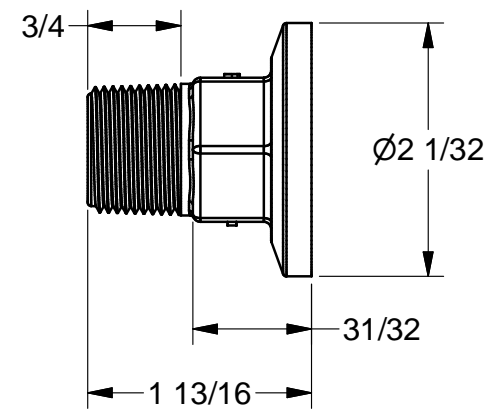

4

3

2

1

4

3

2

1

UNLESS SPECIFICALLY NOTED, THIS
DRAWING AND ITEMS SHOWN ON
THIS DRAWING ARE SUBJECT TO
CHANGE AT ANY TIME.

DESCRIPTION
1" MNFLD FLG. X 3/4" NPT

PART NUMBER
M100075MPT