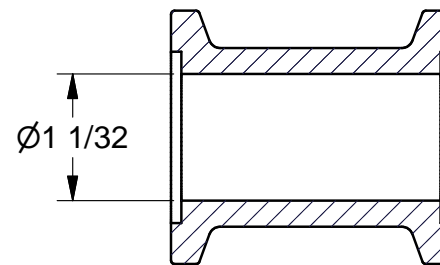

4

3

2

1

$\varnothing 2 \frac{1}{32}$

BANJO
MADE IN USA

$2 \frac{1}{4}$

$\varnothing 1 \frac{1}{32}$

Note: Parts are to be bagged.

THIS DRAWING AND ALL INFORMATION CONTAINED THEREON ARE THE EXCLUSIVE PROPERTY OF BANJO CORPORATION.

UNLESS SPECIFICALLY NOTED, THIS DRAWING AND ITEMS SHOWN ON THIS DRAWING ARE SUBJECT TO CHANGE AT ANY TIME.

BANJO CORPORATION
150 BANJO DRIVE, CRAWFORDSVILLE, IN 47933
WEB SITE: WWW.BANJOCORP.COM
E-MAIL: BANJOSALES@IDEXCORP.COM

DESCRIPTION
1" MANIFOLD COUPLING

PART NUMBER
M100CPG

4

3

2

1