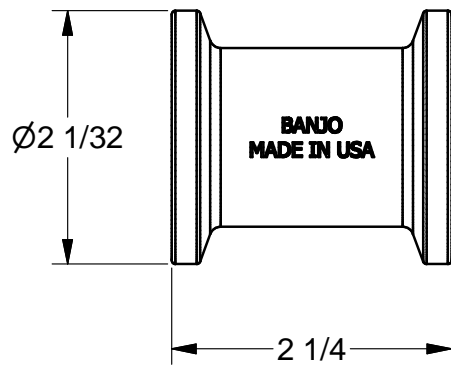

4

3

2

1

$\varnothing 2 \frac{1}{32}$

BANJO
MADE IN USA

$2 \frac{1}{4}$

$\varnothing 1 \frac{1}{32}$

Note: Parts are to be bagged.

THIS DRAWING AND ALL INFORMATION CONTAINED THEREON ARE THE EXCLUSIVE PROPERTY OF BANJO CORPORATION.

UNLESS SPECIFICALLY NOTED, THIS DRAWING AND ITEMS SHOWN ON THIS DRAWING ARE SUBJECT TO CHANGE AT ANY TIME.

BANJO CORPORATION
150 BANJO DRIVE, CRAWFORDSVILLE, IN 47933
WEB SITE: WWW.BANJOCORP.COM
E-MAIL: BANJOSALES@IDEXCORP.COM

DESCRIPTION
1" MANIFOLD COUPLING

PART NUMBER
M100CPG

4

3

2

1