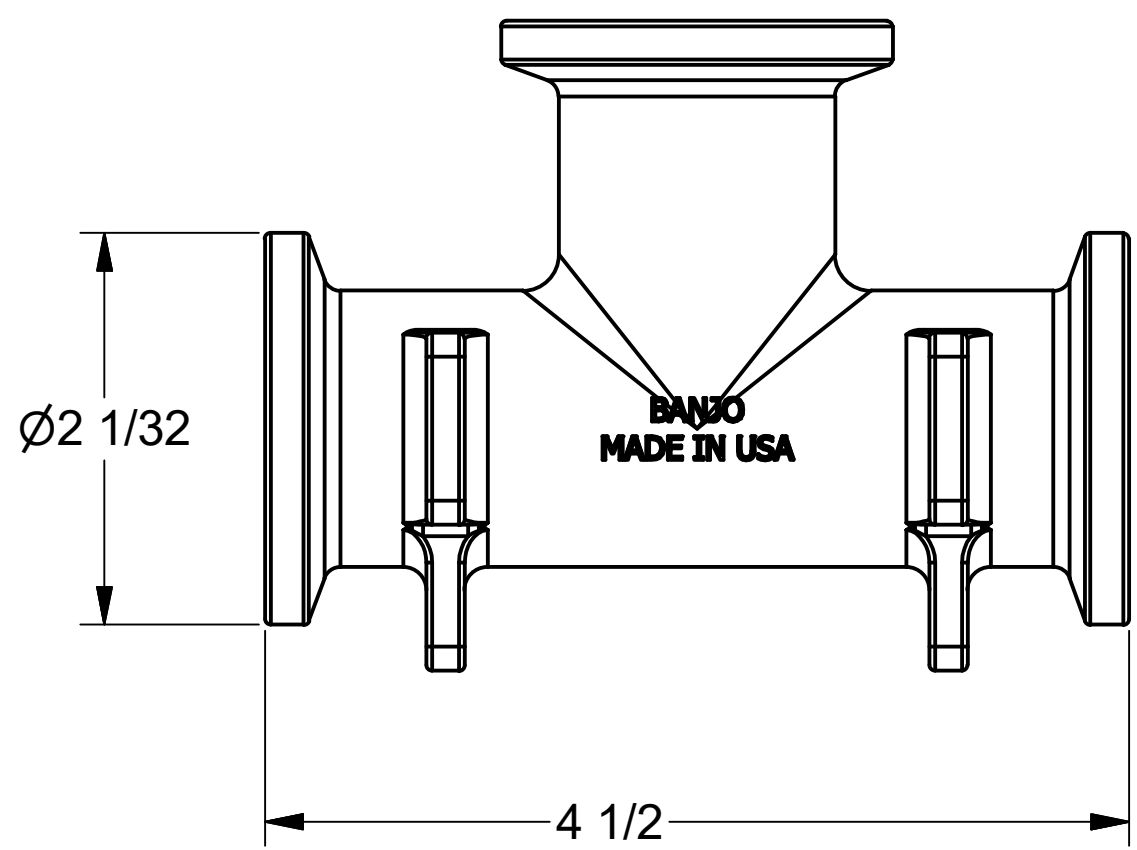

4

3

2

1

D

D

C

C

B

B

A

A

THIS DRAWING AND ALL INFORMATION CONTAINED THEREON ARE THE EXCLUSIVE PROPERTY OF BANJO CORPORATION.

UNLESS SPECIFICALLY NOTED, THIS DRAWING AND ITEMS SHOWN ON THIS DRAWING ARE SUBJECT TO CHANGE AT ANY TIME.

BANJO CORPORATION 150 BANJO DRIVE, CRAWFORDSVILLE, IN 47933 WEB SITE: WWW.BANJOCORP.COM E-MAIL: SALES1@BANJOCORP.COM	
DESCRIPTION	1" Manifold Long Tee
PART NUMBER	M101TEE

4

3

2

1