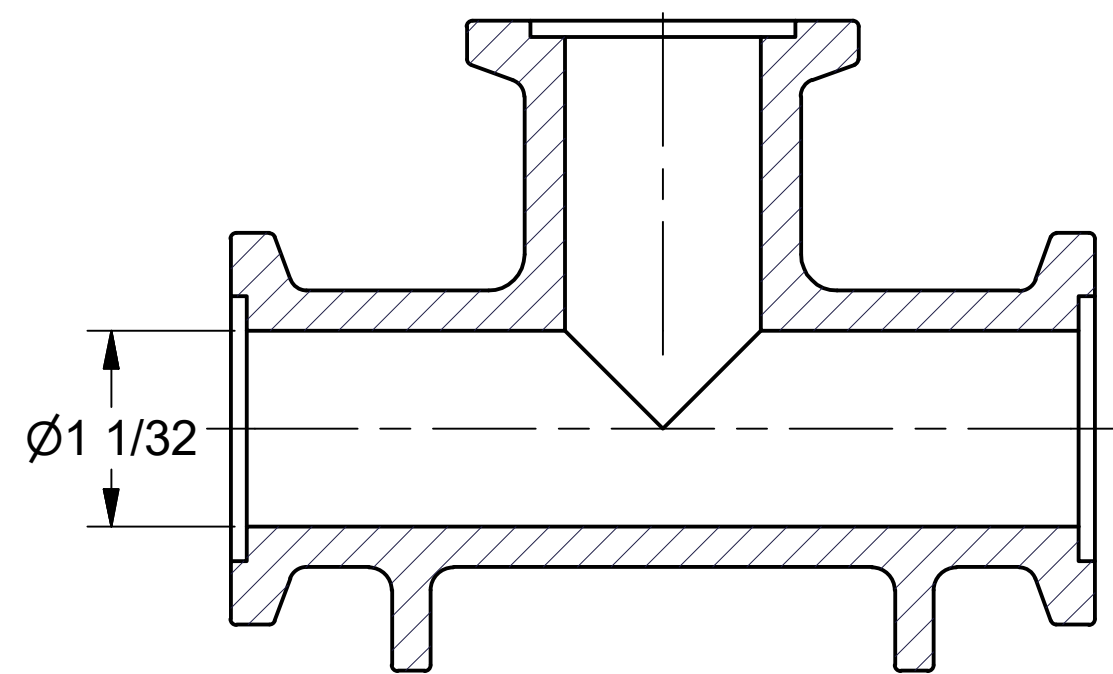

4

3

2

1

D

D

C

C

B

B

A

A

THIS DRAWING AND ALL INFORMATION CONTAINED THEREON ARE THE EXCLUSIVE PROPERTY OF BANJO CORPORATION.

UNLESS SPECIFICALLY NOTED, THIS DRAWING AND ITEMS SHOWN ON THIS DRAWING ARE SUBJECT TO CHANGE AT ANY TIME.

BANJO CORPORATION 150 BANJO DRIVE, CRAWFORDSVILLE, IN 47933 WEB SITE: WWW.BANJOCORP.COM E-MAIL: SALES1@BANJOCORP.COM	
DESCRIPTION	1" Manifold Long Tee
PART NUMBER	M101TEE

4

3

2

1