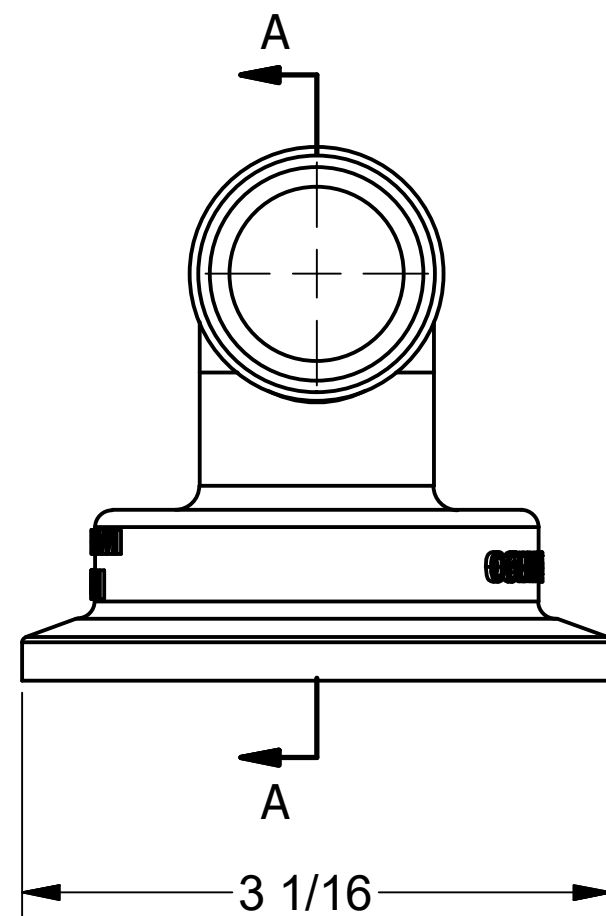

4

3

2

1

D

D

C

C

B

B

A

A

THIS DRAWING AND ALL INFORMATION CONTAINED THEREON ARE THE EXCLUSIVE PROPERTY OF BANJO CORPORATION.

UNLESS SPECIFICALLY NOTED, THIS DRAWING AND ITEMS SHOWN ON THIS DRAWING ARE SUBJECT TO CHANGE AT ANY TIME.

BANJO CORPORATION
150 BANJO DRIVE, CRAWFORDSVILLE, IN 47933
WEB SITE: WWW.BANJOCORP.COM
E-MAIL: SALES1@BANJOCORP.COM

DESCRIPTION
2" Manifold x 90° x 1 1/4" Hose Barb

PART NUMBER
M200125BRB90

4

3

2

1

4