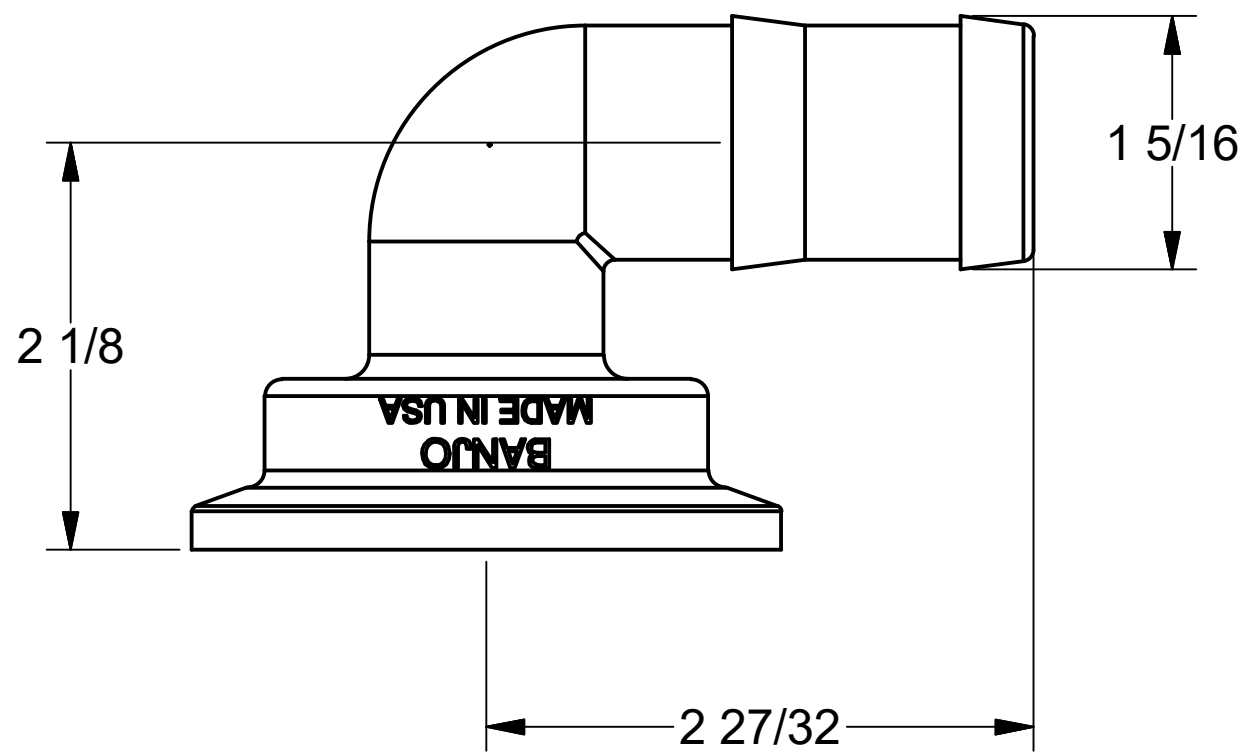

4

3

2

1

D

D

C

C

B

B

A

A

THIS DRAWING AND ALL INFORMATION CONTAINED THEREON ARE THE EXCLUSIVE PROPERTY OF BANJO CORPORATION.

UNLESS SPECIFICALLY NOTED, THIS DRAWING AND ITEMS SHOWN ON THIS DRAWING ARE SUBJECT TO CHANGE AT ANY TIME.

BANJO CORPORATION
150 BANJO DRIVE, CRAWFORDSVILLE, IN 47933
WEB SITE: WWW.BANJOCORP.COM
E-MAIL: SALES1@BANJOCORP.COM

DESCRIPTION
2" Manifold x 90° x 1 1/4" Hose Barb

PART NUMBER
M200125BRB90

4

3

2

1

4