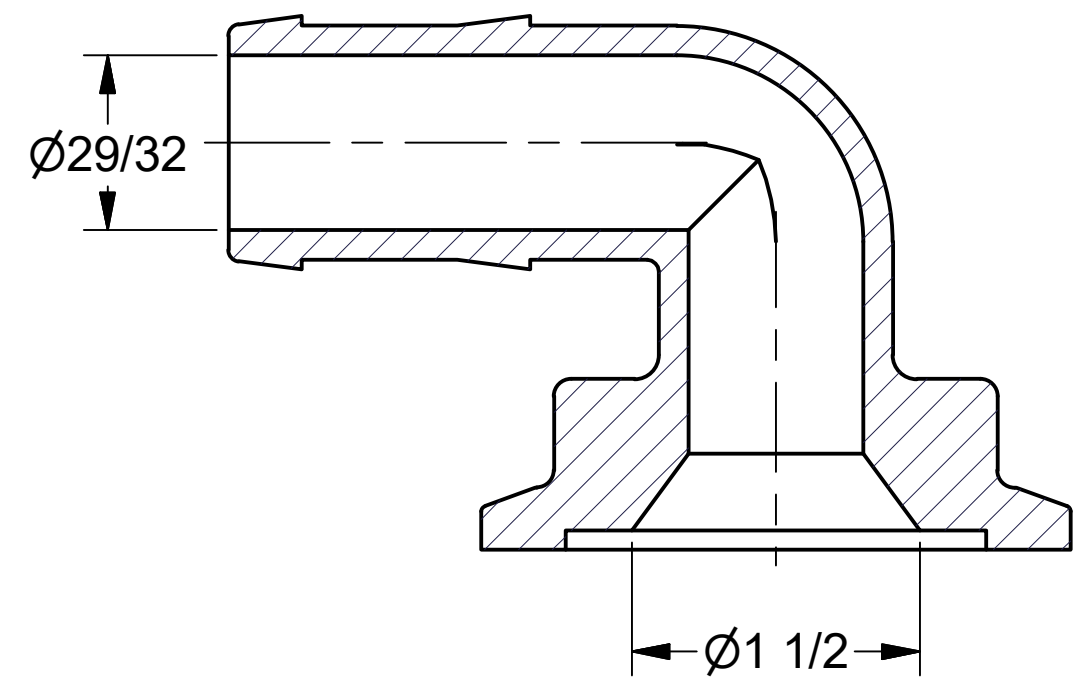

4

3

2

1

D

D

C

C

B

B

A

A

THIS DRAWING AND ALL INFORMATION CONTAINED THEREON ARE THE EXCLUSIVE PROPERTY OF BANJO CORPORATION.

UNLESS SPECIFICALLY NOTED, THIS DRAWING AND ITEMS SHOWN ON THIS DRAWING ARE SUBJECT TO CHANGE AT ANY TIME.

BANJO CORPORATION
150 BANJO DRIVE, CRAWFORDSVILLE, IN 47933
WEB SITE: WWW.BANJOCORP.COM
E-MAIL: SALES1@BANJOCORP.COM

DESCRIPTION
2" Manifold x 90° x 1 1/4" Hose Barb

PART NUMBER
M200125BRB90

4

3

2

1

4