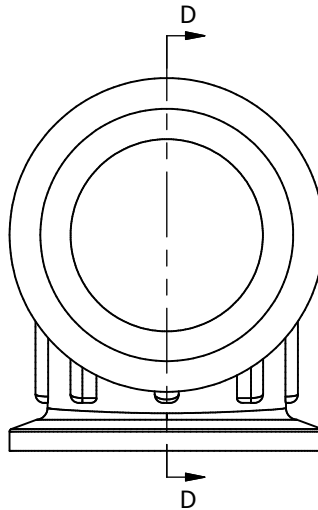

SECTION D-D
SCALE 1 : 1

THIS DRAWING AND ALL INFORMATION CONTAINED THEREON ARE THE EXCLUSIVE PROPERTY OF BANJO CORPORATION.

UNLESS SPECIFICALLY NOTED, THIS DRAWING AND ITEMS SHOWN ON THIS DRAWING ARE SUBJECT TO CHANGE AT ANY TIME.

BANJO CORPORATION

150 BANJO DRIVE, CRAWFORDSVILLE, IN 47933
WEB SITE: WWW.BANJOCORP.COM
E-MAIL: SALES1@BANJOCORP.COM

DESCRIPTION

2" FP Manifold 90 Deg Sweep

PART NUMBER

M220SWP90