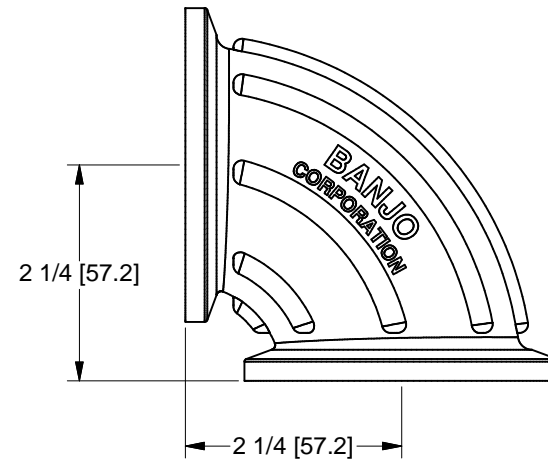

SECTION D-D
SCALE 1 : 1

THIS DRAWING AND ALL INFORMATION CONTAINED THEREON ARE THE EXCLUSIVE PROPERTY OF BANJO CORPORATION.

UNLESS SPECIFICALLY NOTED, THIS DRAWING AND ITEMS SHOWN ON THIS DRAWING ARE SUBJECT TO CHANGE AT ANY TIME.

BANJO CORPORATION

150 BANJO DRIVE, CRAWFORDSVILLE, IN 47933
WEB SITE: WWW.BANJOCORP.COM
E-MAIL: SALES1@BANJOCORP.COM

DESCRIPTION

2" FP Manifold 90 Deg Sweep

PART NUMBER

M220SWP90