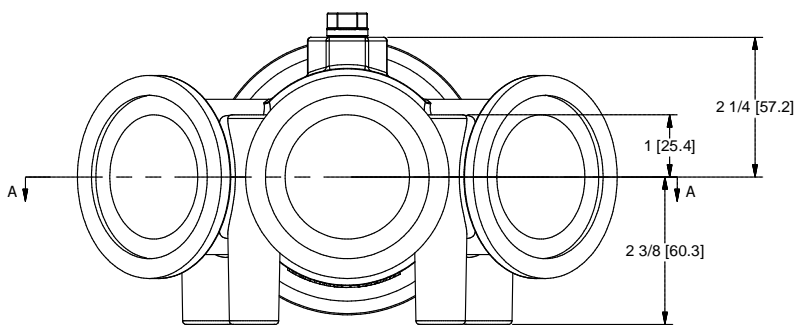

Parts List			
ITEM	QTY	PART NUMBER	DESCRIPTION
1	1	12723	1/4" PIPE PLUG
2	1	12724	#14 O-RING
3	1	M300220WYCGY	M300 x M220 x M220 x M220 Wye Cross Manifold w/ 1/4" Gage Port

BANJO CORPORATION
 150 BANJO DRIVE, CRAWFORDSVILLE, IN 47933
 WEB SITE: WWW.BANJOCORP.COM
 E-MAIL: SALES1@BANJOCORP.COM

DESCRIPTION
M300 x M220 x M220 x M220 Wye Cross Manifold w/ 1/4" Gage Port
 PART NUMBER
M300220WYCG