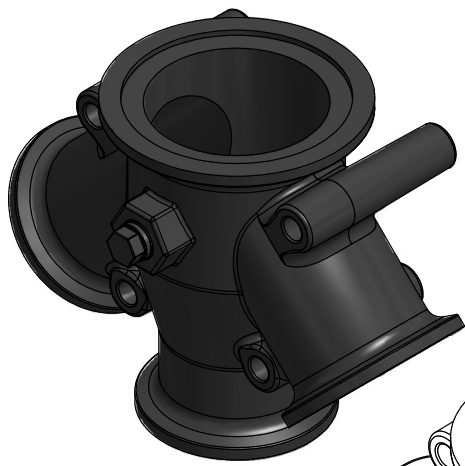

Parts List			
ITEM	QTY	PART NUMBER	DESCRIPTION
1	1	12723	1/4" PIPE PLUG
2	1	12724	#14 O-RING
3	1	M300220WYCGY	M300 x M220 x M220 x M220 Wye Cross Manifold w/ 1/4" Gage Port

BANJO CORPORATION
 150 BANJO DRIVE, CRAWFORDSVILLE, IN 47933
 WEB SITE: WWW.BANJOCORP.COM
 E-MAIL: SALES1@BANJOCORP.COM

DESCRIPTION
M300 x M220 x M220 x M220 Wye Cross Manifold w/ 1/4" Gage Port
 PART NUMBER
M300220WYCG