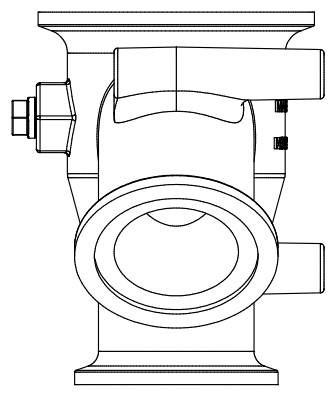

Parts List			
ITEM	QTY	PART NUMBER	DESCRIPTION
1	1	12723	1/4" PIPE PLUG
2	1	12724	#14 O-RING
3	1	M300220WYCGY	M300 x M220 x M220 x M220 Wye Cross Manifold w/ 1/4" Gage Port

BANJO CORPORATION
 150 BANJO DRIVE, CRAWFORDSVILLE, IN 47933
 WEB SITE: WWW.BANJOCORP.COM
 E-MAIL: SALES1@BANJOCORP.COM

DESCRIPTION
M300 x M220 x M220 x M220 Wye Cross Manifold w/ 1/4" Gage Port
 PART NUMBER
M300220WYCG