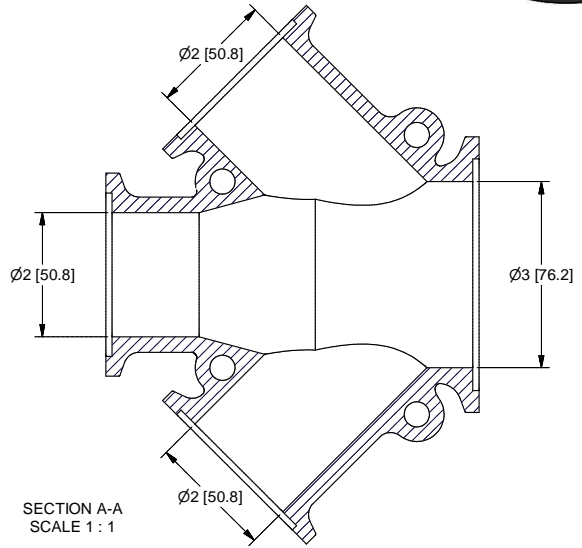

Parts List			
ITEM	QTY	PART NUMBER	DESCRIPTION
1	1	12723	1/4" PIPE PLUG
2	1	12724	#14 O-RING
3	1	M300220WYCGY	M300 x M220 x M220 x M220 Wye Cross Manifold w/ 1/4" Gage Port

BANJO CORPORATION
 150 BANJO DRIVE, CRAWFORDSVILLE, IN 47933
 WEB SITE: WWW.BANJOCORP.COM
 E-MAIL: SALES1@BANJOCORP.COM

DESCRIPTION
M300 x M220 x M220 x M220 Wye Cross Manifold w/ 1/4" Gage Port
 PART NUMBER
M300220WYCG