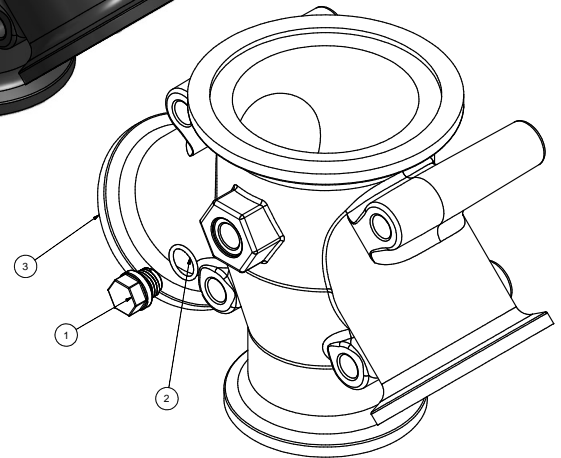

Parts List			
ITEM	QTY	PART NUMBER	DESCRIPTION
1	1	12723	1/4" PIPE PLUG
2	1	12724	#14 O-RING
3	1	M300220WYCGY	M300 x M220 x M220 x M220 Wye Cross Manifold w/ 1/4" Gage Port

BANJO CORPORATION
 150 BANJO DRIVE, CRAWFORDSVILLE, IN 47933
 WEB SITE: WWW.BANJOCORP.COM
 E-MAIL: SALES1@BANJOCORP.COM

DESCRIPTION
M300 x M220 x M220 x M220 Wye Cross Manifold w/ 1/4" Gage Port
 PART NUMBER
M300220WYCG