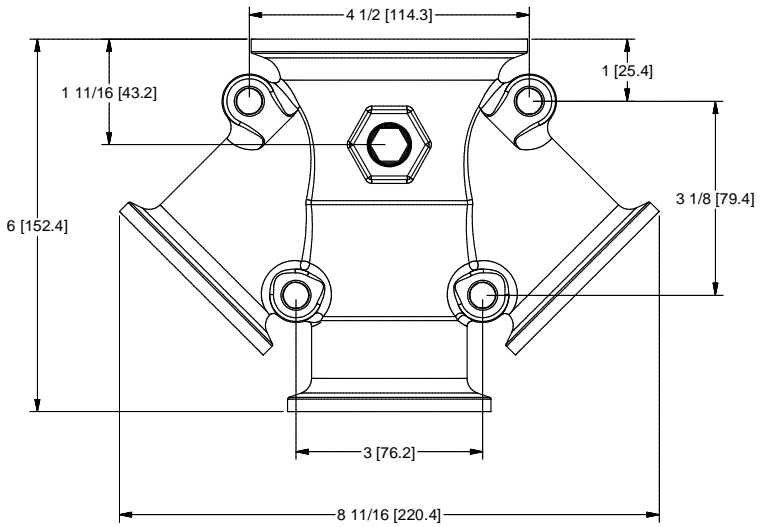

Parts List			
ITEM	QTY	PART NUMBER	DESCRIPTION
1	1	12723	1/4" PIPE PLUG
2	1	12724	#14 O-RING
3	1	M300220WYCGY	M300 x M220 x M220 x M220 Wye Cross Manifold w/ 1/4" Gage Port

BANJO CORPORATION
 150 BANJO DRIVE, CRAWFORDSVILLE, IN 47933
 WEB SITE: WWW.BANJOCORP.COM
 E-MAIL: SALES1@BANJOCORP.COM

DESCRIPTION
M300 x M220 x M220 x M220 Wye Cross Manifold w/ 1/4" Gage Port
 PART NUMBER
M300220WYCG