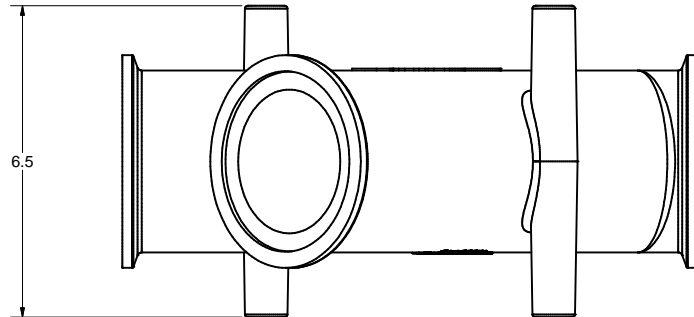

4

3

2

1

THIS DRAWING AND ALL INFORMATION CONTAINED THEREON ARE THE EXCLUSIVE PROPERTY OF BANJO CORPORATION.

UNLESS SPECIFICALLY NOTED, THIS DRAWING AND ITEMS SHOWN ON THIS DRAWING ARE SUBJECT TO CHANGE AT ANY TIME.

BANJO CORPORATION

150 BANJO DRIVE, CRAWFORDSVILLE, IN 47933
WEB SITE: WWW.BANJOCORP.COM
E-MAIL: SALES1@BANJOCORP.COM

DESCRIPTION: 3" Manifold Wye 45

PART NUMBER: M300Y45

D

C

B

A

D

C

B

A

4

3

2

1