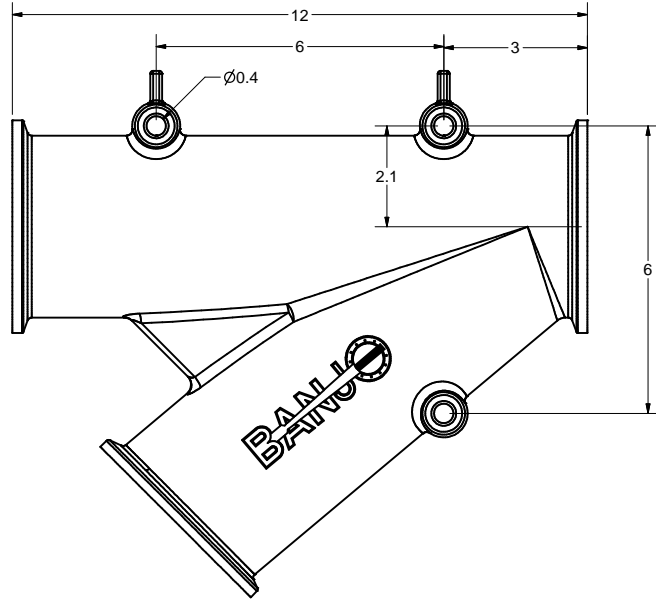

4

3

2

1

THIS DRAWING AND ALL INFORMATION CONTAINED THEREON ARE THE EXCLUSIVE PROPERTY OF BANJO CORPORATION.

UNLESS SPECIFICALLY NOTED, THIS DRAWING AND ITEMS SHOWN ON THIS DRAWING ARE SUBJECT TO CHANGE AT ANY TIME.

**BANJO CORPORATION**

150 BANJO DRIVE, CRAWFORDSVILLE, IN 47933  
 WEB SITE: WWW.BANJOCORP.COM  
 E-MAIL: SALES1@BANJOCORP.COM

DESCRIPTION: 3" Manifold Wye 45

PART NUMBER: M300Y45

D

C

B

A