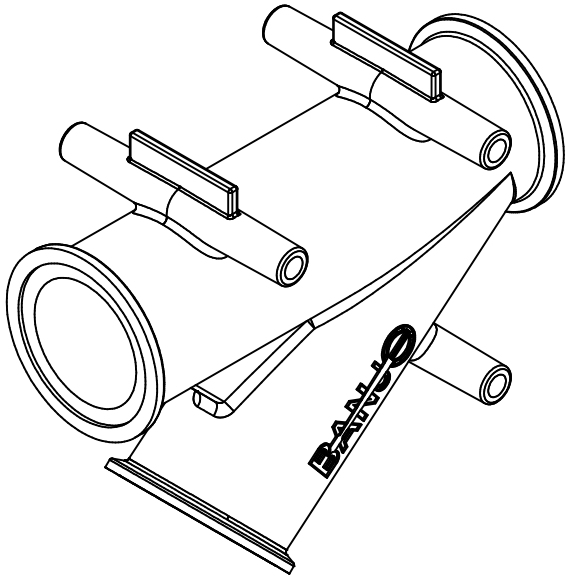

4

3

2

1

THIS DRAWING AND ALL INFORMATION CONTAINED THEREON ARE THE EXCLUSIVE PROPERTY OF BANJO CORPORATION.

UNLESS SPECIFICALLY NOTED, THIS DRAWING AND ITEMS SHOWN ON THIS DRAWING ARE SUBJECT TO CHANGE AT ANY TIME.

**BANJO CORPORATION**

150 BANJO DRIVE, CRAWFORDSVILLE, IN 47933  
 WEB SITE: WWW.BANJOCORP.COM  
 E-MAIL: SALES1@BANJOCORP.COM

DESCRIPTION: 3" Manifold Wye 45

PART NUMBER: M300Y45

D

C

B

A