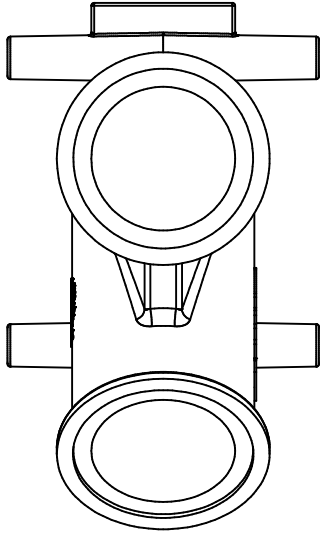

4

3

2

1

THIS DRAWING AND ALL INFORMATION CONTAINED THEREON ARE THE EXCLUSIVE PROPERTY OF BANJO CORPORATION.

UNLESS SPECIFICALLY NOTED, THIS DRAWING AND ITEMS SHOWN ON THIS DRAWING ARE SUBJECT TO CHANGE AT ANY TIME.

**BANJO CORPORATION**

150 BANJO DRIVE, CRAWFORDSVILLE, IN 47933  
 WEB SITE: WWW.BANJOCORP.COM  
 E-MAIL: SALES1@BANJOCORP.COM

DESCRIPTION: 3" Manifold Wye 45

PART NUMBER: M300Y45

D

C

B

A