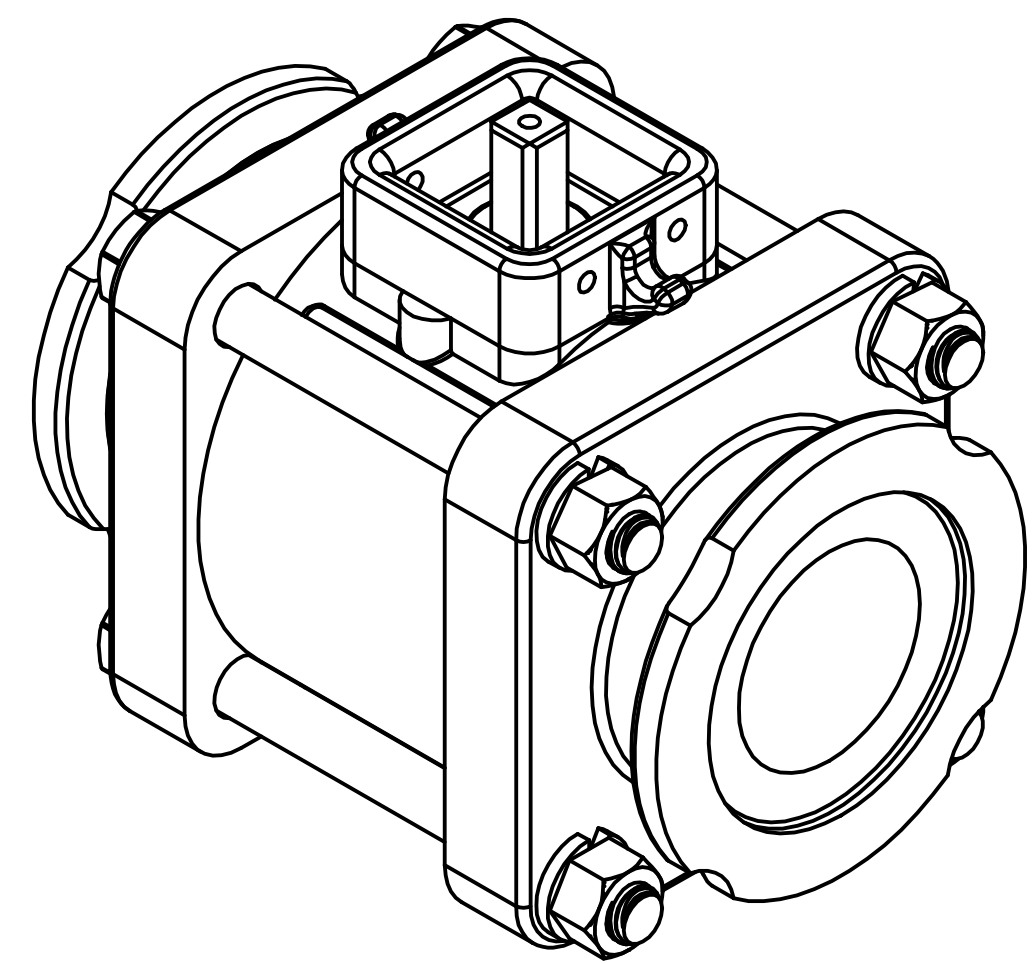

Parts List			
ITEM	QTY	PART NUMBER	DESCRIPTION
1	1	AQ206V	#206 QUAD RING, FKM
2	1	EVP20151A	EVX VALVE SS STEM 1-2"SP BOLTED
3	1	MEVX20254A	2" SP EVX BOLTED BODY
4	4	V20017	3/8-16 X 4" HHCS
5	4	V20018	3/8" LOCKWASHER
6	4	V20019	3/8" HEX NUT
7	2	VE20258A	2" VE Seat TFM
8	2	VE20264	2-150 O'RING, FKM
9	2	VE20294A	2" Manifold EV Endplate
10	1	VE20255SSH	2" VE SS Hollow Ball

BANJO
CORPORATION

BANJO CORPORATION
150 BANJO DRIVE, CRAWFORDSVILLE, IN 47933
WEB SITE: WWW.BANJOCORP.COM
E-MAIL: BANJOSALES@IDEXCORP.COM

DESCRIPTION
2" SP EVX BOLTED VALVE

PART NUMBER
MEVX201X

THIS DRAWING AND ALL INFORMATION CONTAINED THEREON ARE THE EXCLUSIVE PROPERTY OF BANJO CORPORATION.