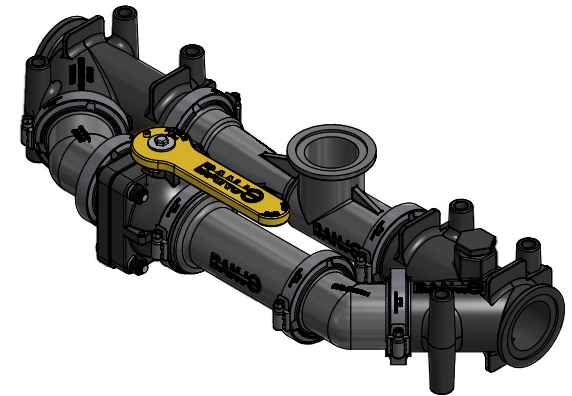

			Parts List	
ITEM	QTY	PART NUMBER	DESCRIPTION	
1	1	PLUG075	3/4" PIPE PLUG	
2	1	MHV220A	2" FP VENTURI ASSY	
3	7	M221G	2" FP Manifold Gasket w/ Rib	
4	7	FC220	2" FP HI TORQUE CLAMP	
5	2	M220CPG45	2" FP MANIFOLD 45° COUPLING	
6	1	M220CPG6	2" FP MANIFOLD COUPLING	
7	1	M220Y45	2" FP Manifold Wye 45	
8	1	M220YG45	2" FP Manifold Wye 45 w/ Gage Port	
9	1	MVS220CF	2" Stubby Valve	

BANJO CORPORATION
 150 BANJO DRIVE, CRAWFORDSVILLE, IN 47933
 WEB SITE: WWW.BANJOCORP.COM
 E-MAIL: SALES1@BANJOCORP.COM

DESCRIPTION
2" FP Manifold Inductor System

PART NUMBER
MIS220

THIS DRAWING AND ALL INFORMATION CONTAINED THEREON ARE THE EXCLUSIVE PROPERTY OF BANJO CORPORATION.

UNLESS SPECIFICALLY NOTED, THIS DRAWING AND ITEMS SHOWN ON THIS DRAWING ARE SUBJECT TO CHANGE AT ANY TIME.