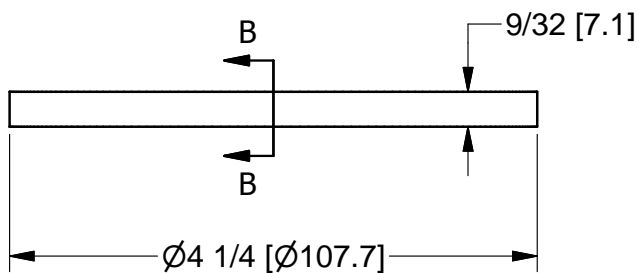

NOTE:

PART NO. MLS220G 60 - 70 DURO EPDM
 W/ WHITE STRIPE
 PART NO. MLS220GV 60 - 70 DURO FKM
 W/ GREEN STRIPE

SECTION B-B
 SCALE 1 : 1

THIS DRAWING AND ALL INFORMATION CONTAINED THEREON ARE THE EXCLUSIVE PROPERTY OF BANJO CORPORATION.