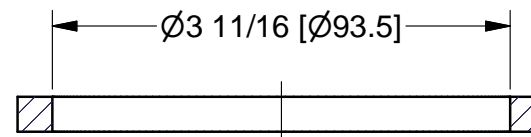

NOTE:

PART NO. MLS220G 60 - 70 DURO EPDM
 W/ WHITE STRIPE
 PART NO. MLS220GV 60 - 70 DURO FKM
 W/ GREEN STRIPE

SECTION B-B
 SCALE 1 : 1

THIS DRAWING AND ALL INFORMATION CONTAINED THEREON ARE THE EXCLUSIVE PROPERTY OF BANJO CORPORATION.