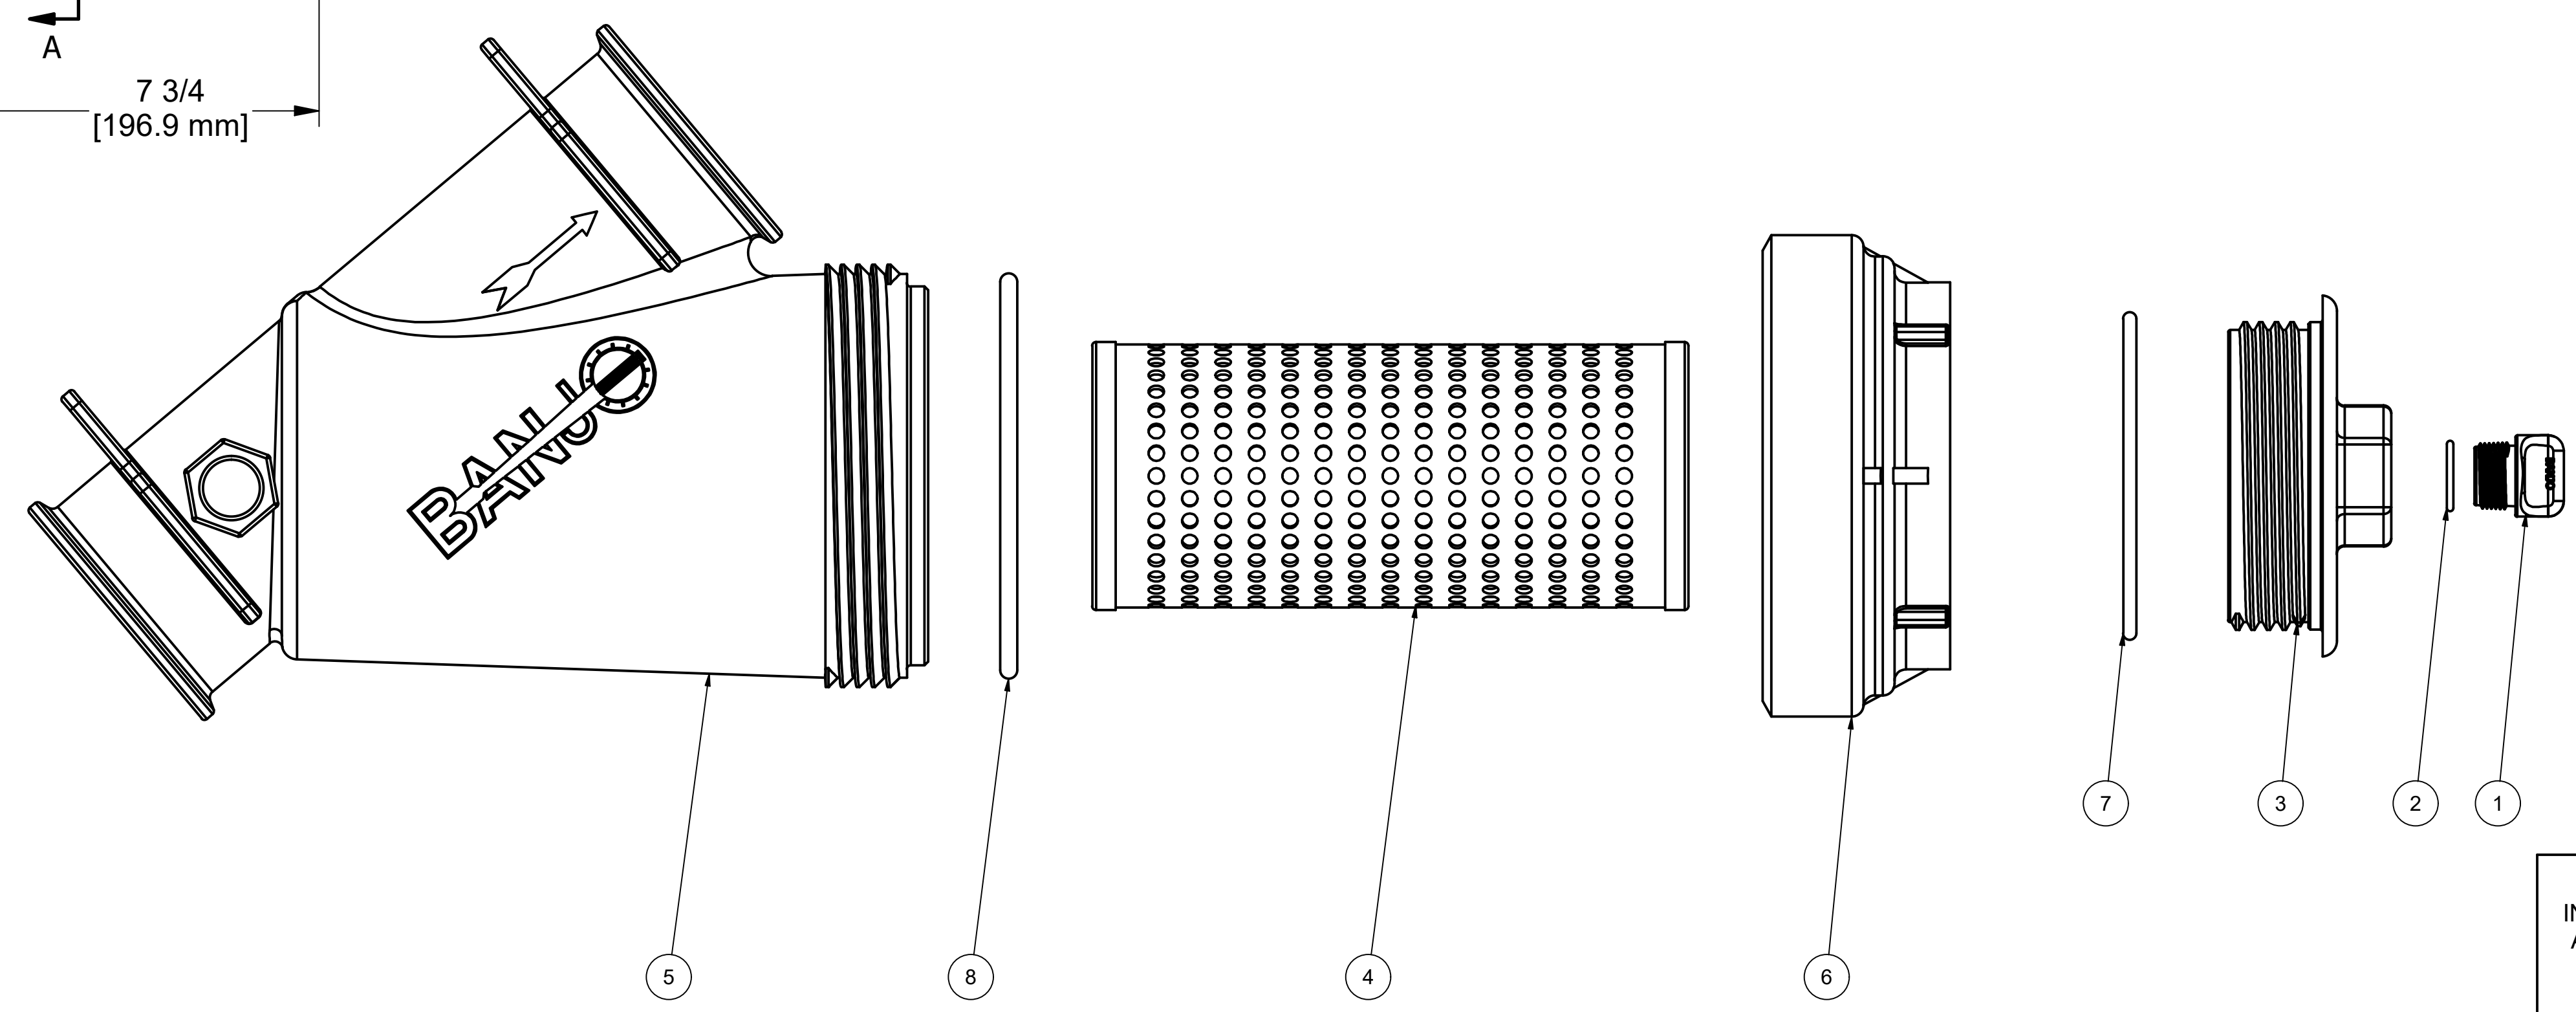

PARTS LIST			
ITEM	QTY	PART NUMBER	DESCRIPTION
1	1	13777	3/4" DRAIN PLUG, MOLDED
2	1	13778	AS568A -119 O-RING, EPDM, BLACK
3	1	LS300EC	3" LINE STRAINER END CAP
4	1	LS350	3" LINE STRAINER 50 MESH SCREEN
5	1	MLS300B	3" LINE STRAINER BODY
6	1	MLS300CAP	3" MANIFOLD LINESTRAINER CAP, MACHINED
7	1	MLS300ECG	AS568A -352 O-RING, EPDM, BLACK
8	1	MLS300G	AS568A -437 O-RING, EPDM, BLACK

BANJO CORPORATION
 A UNIT OF IDEX CORPORATION
 150 BANJO DRIVE, CRAWFORDSVILLE, IN 47933
 WEB SITE: WWW.BANJOCORP.COM
 E-MAIL: BANJOSALES@IDEXCORP.COM

DESCRIPTION:
3" MANIFOLD LINESTRAINER w/ #50 MESH SCREEN

PART NUMBER:
MLS300-50