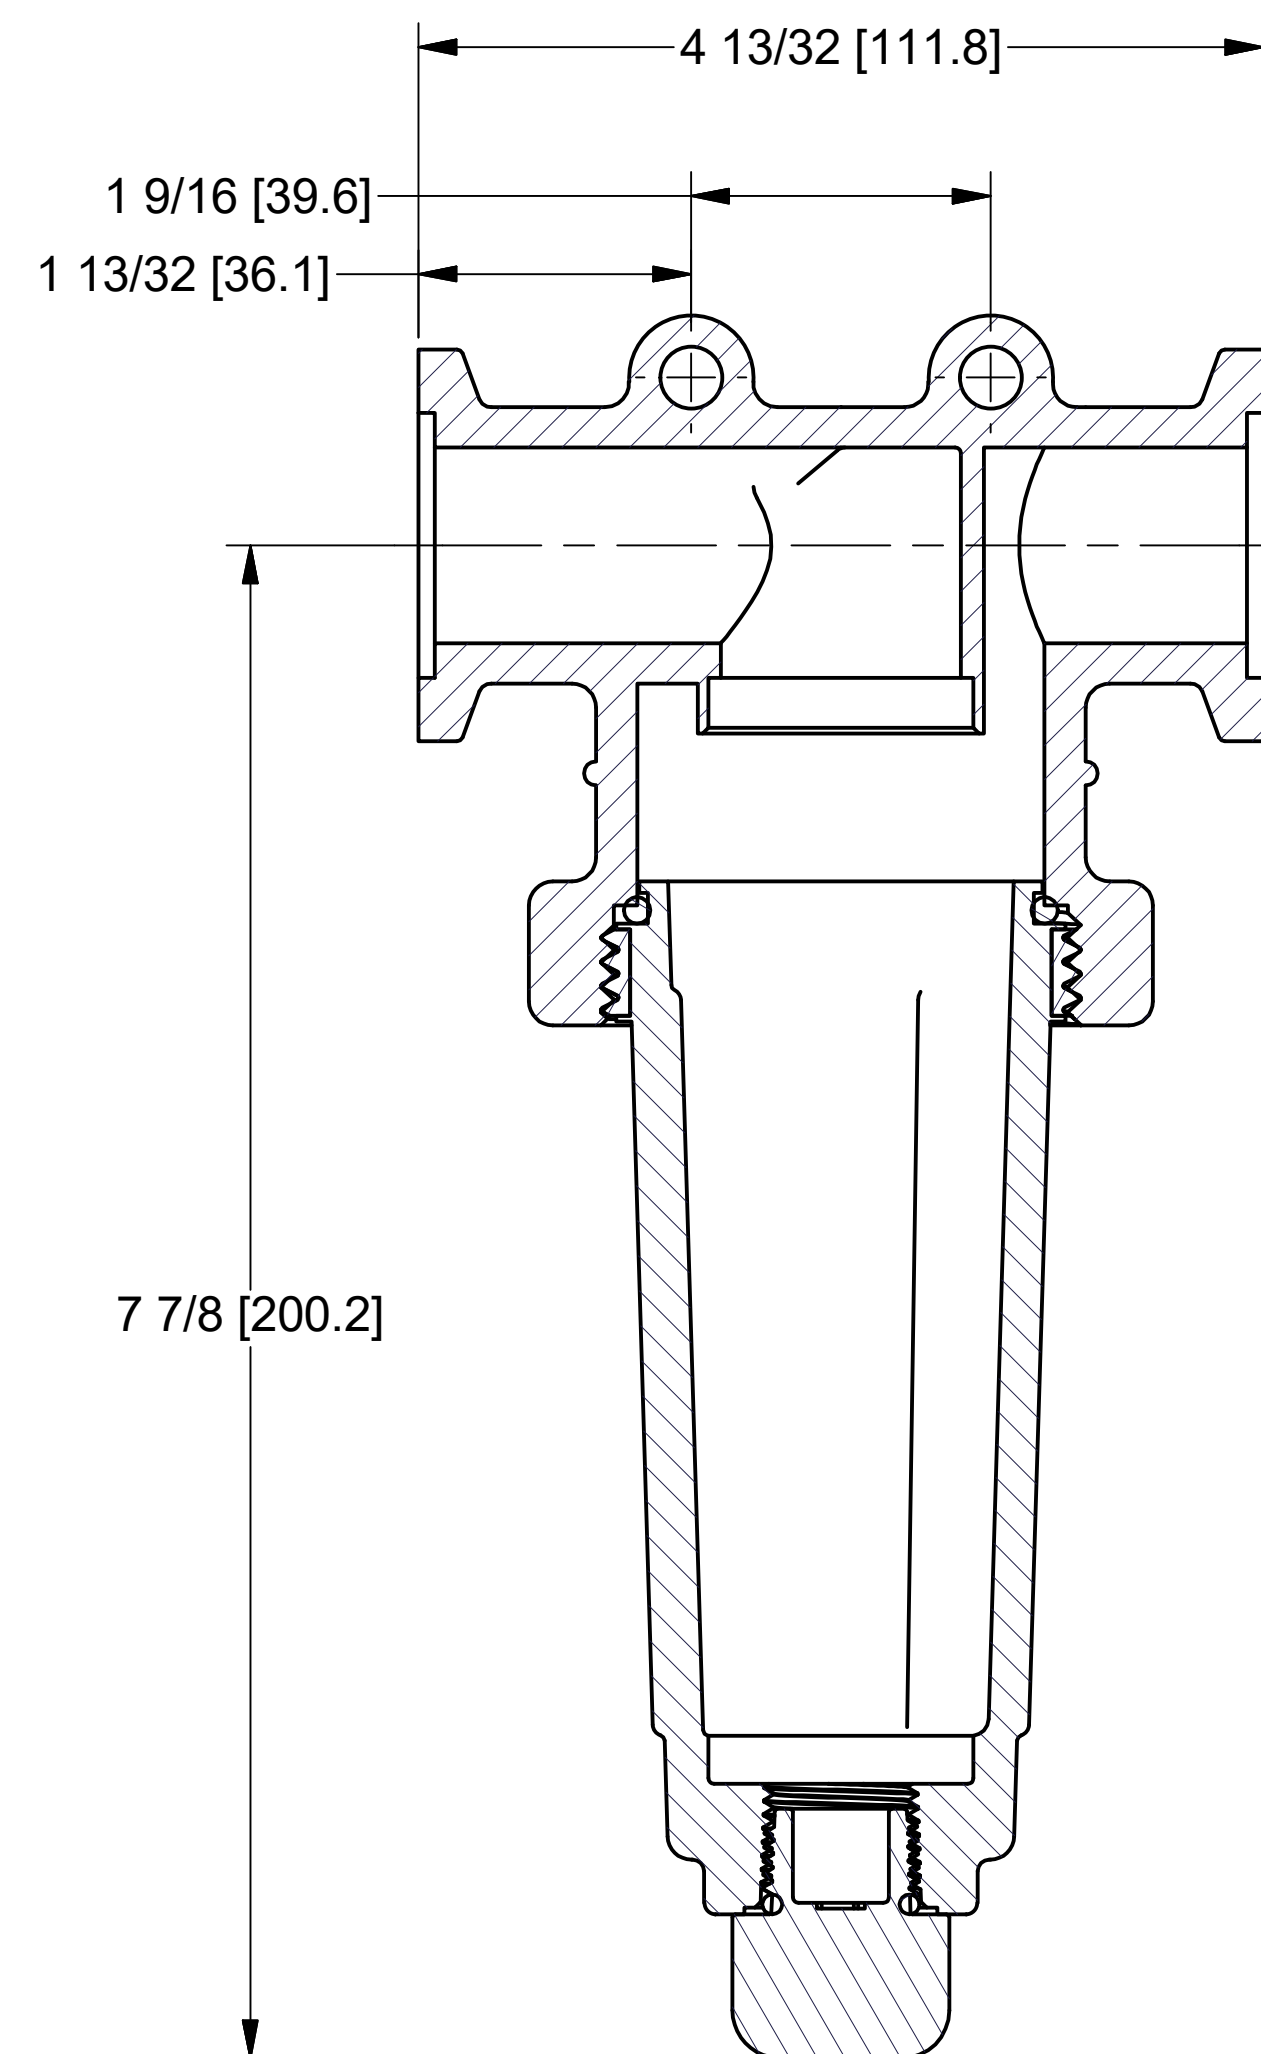

Parts List			
ITEM	QTY	PART NUMBER	DESCRIPTION
1	1	LST100-B	3/4" & 1" T-STRAINER BOWL
2	1	LST100-G	#226 O-RING
3	1	LST300D	DECAL (N/S)
4	1	MLST100-H	1" MANIFOLD T-STRAINER HEAD

*NOTE:
ADDITIONAL CLEARANCE REQ'D
FOR SCREEN REMOVAL: 5 3/4"