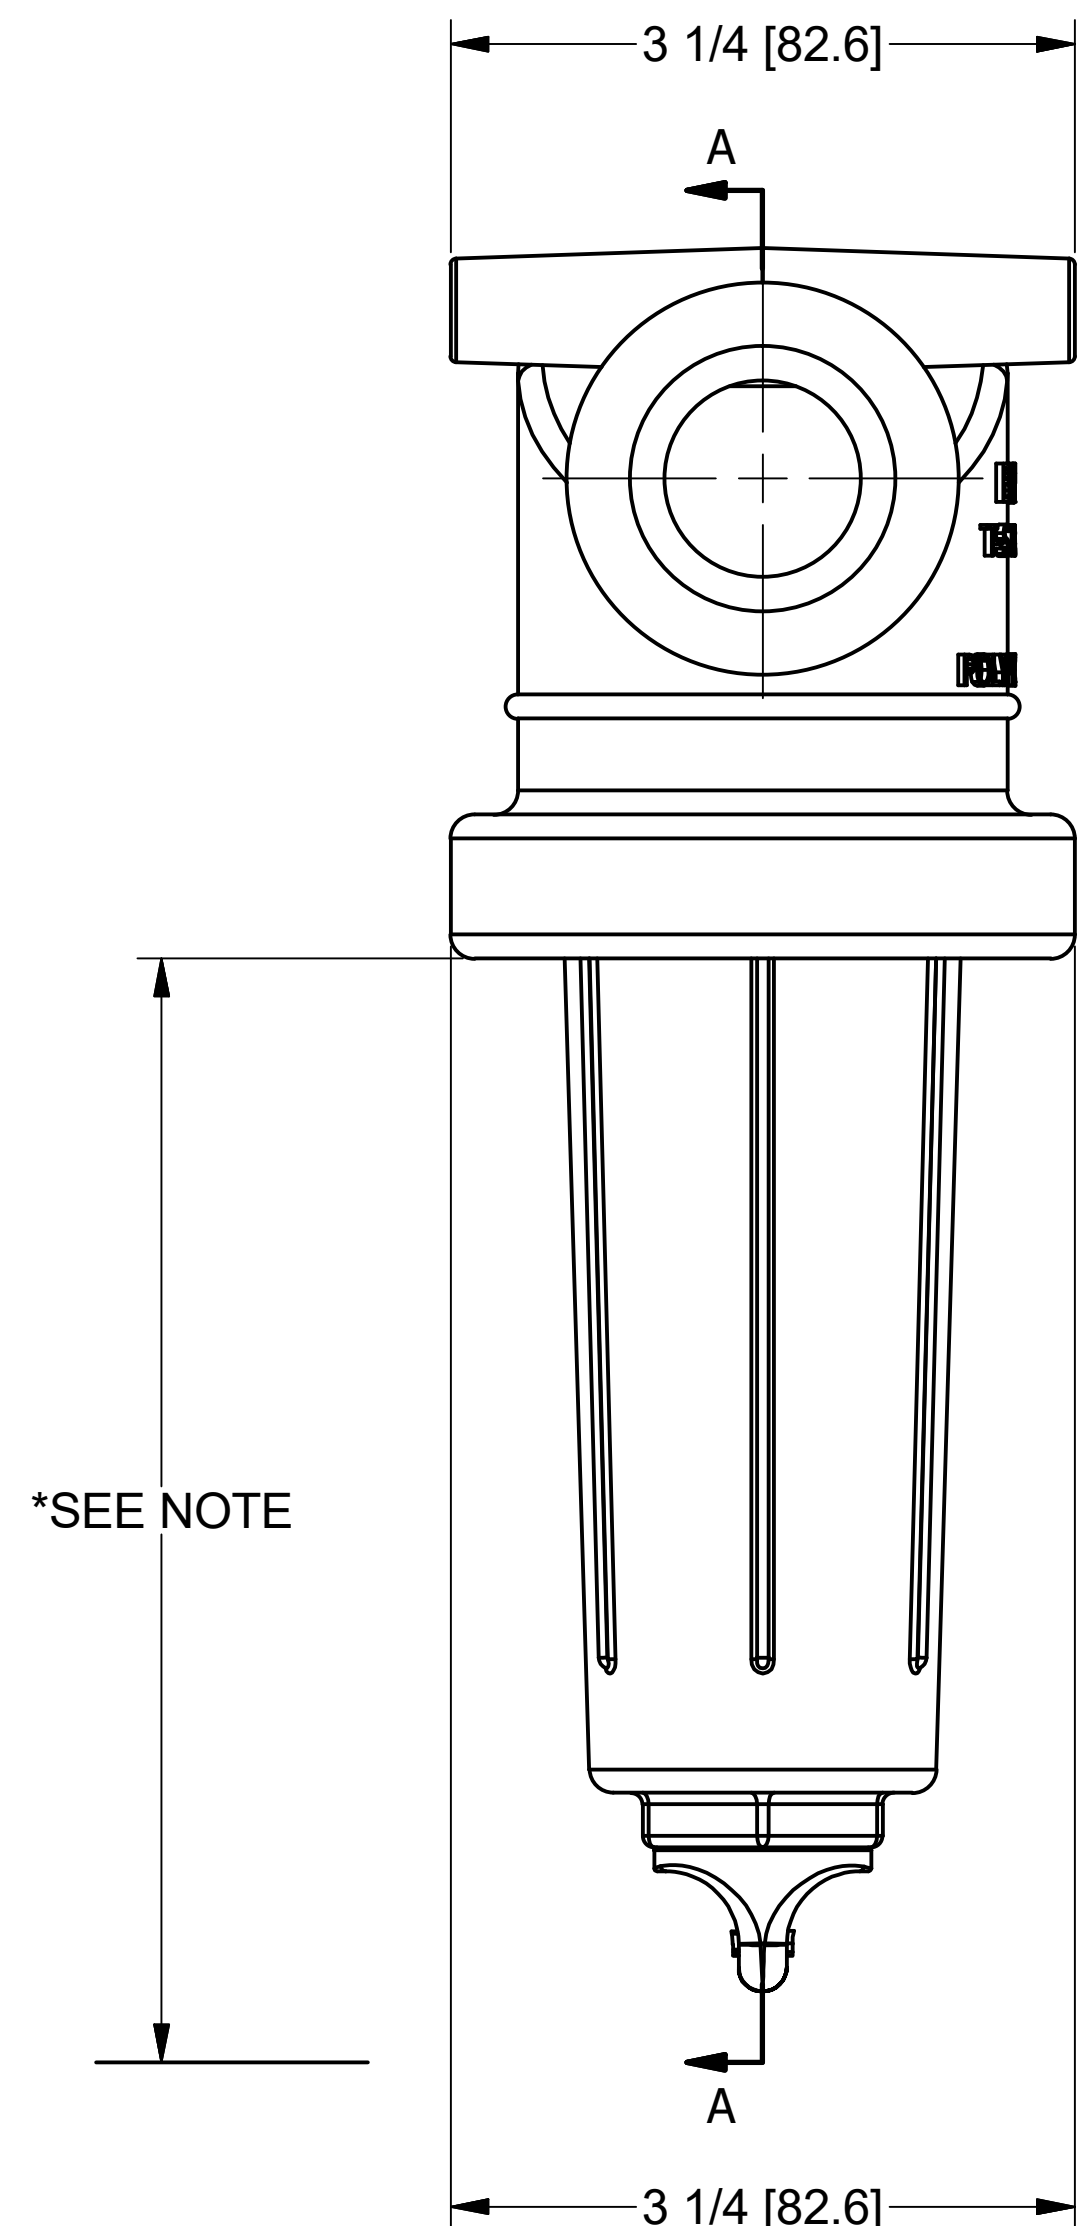

Parts List			
ITEM	QTY	PART NUMBER	DESCRIPTION
1	1	LST100-B	3/4" & 1" T-STRAINER BOWL
2	1	LST100-G	#226 O-RING
3	1	LST300D	DECAL (N/S)
4	1	MLST100-H	1" MANIFOLD T-STRAINER HEAD

*NOTE:
ADDITIONAL CLEARANCE REQ'D
FOR SCREEN REMOVAL: 5 3/4"