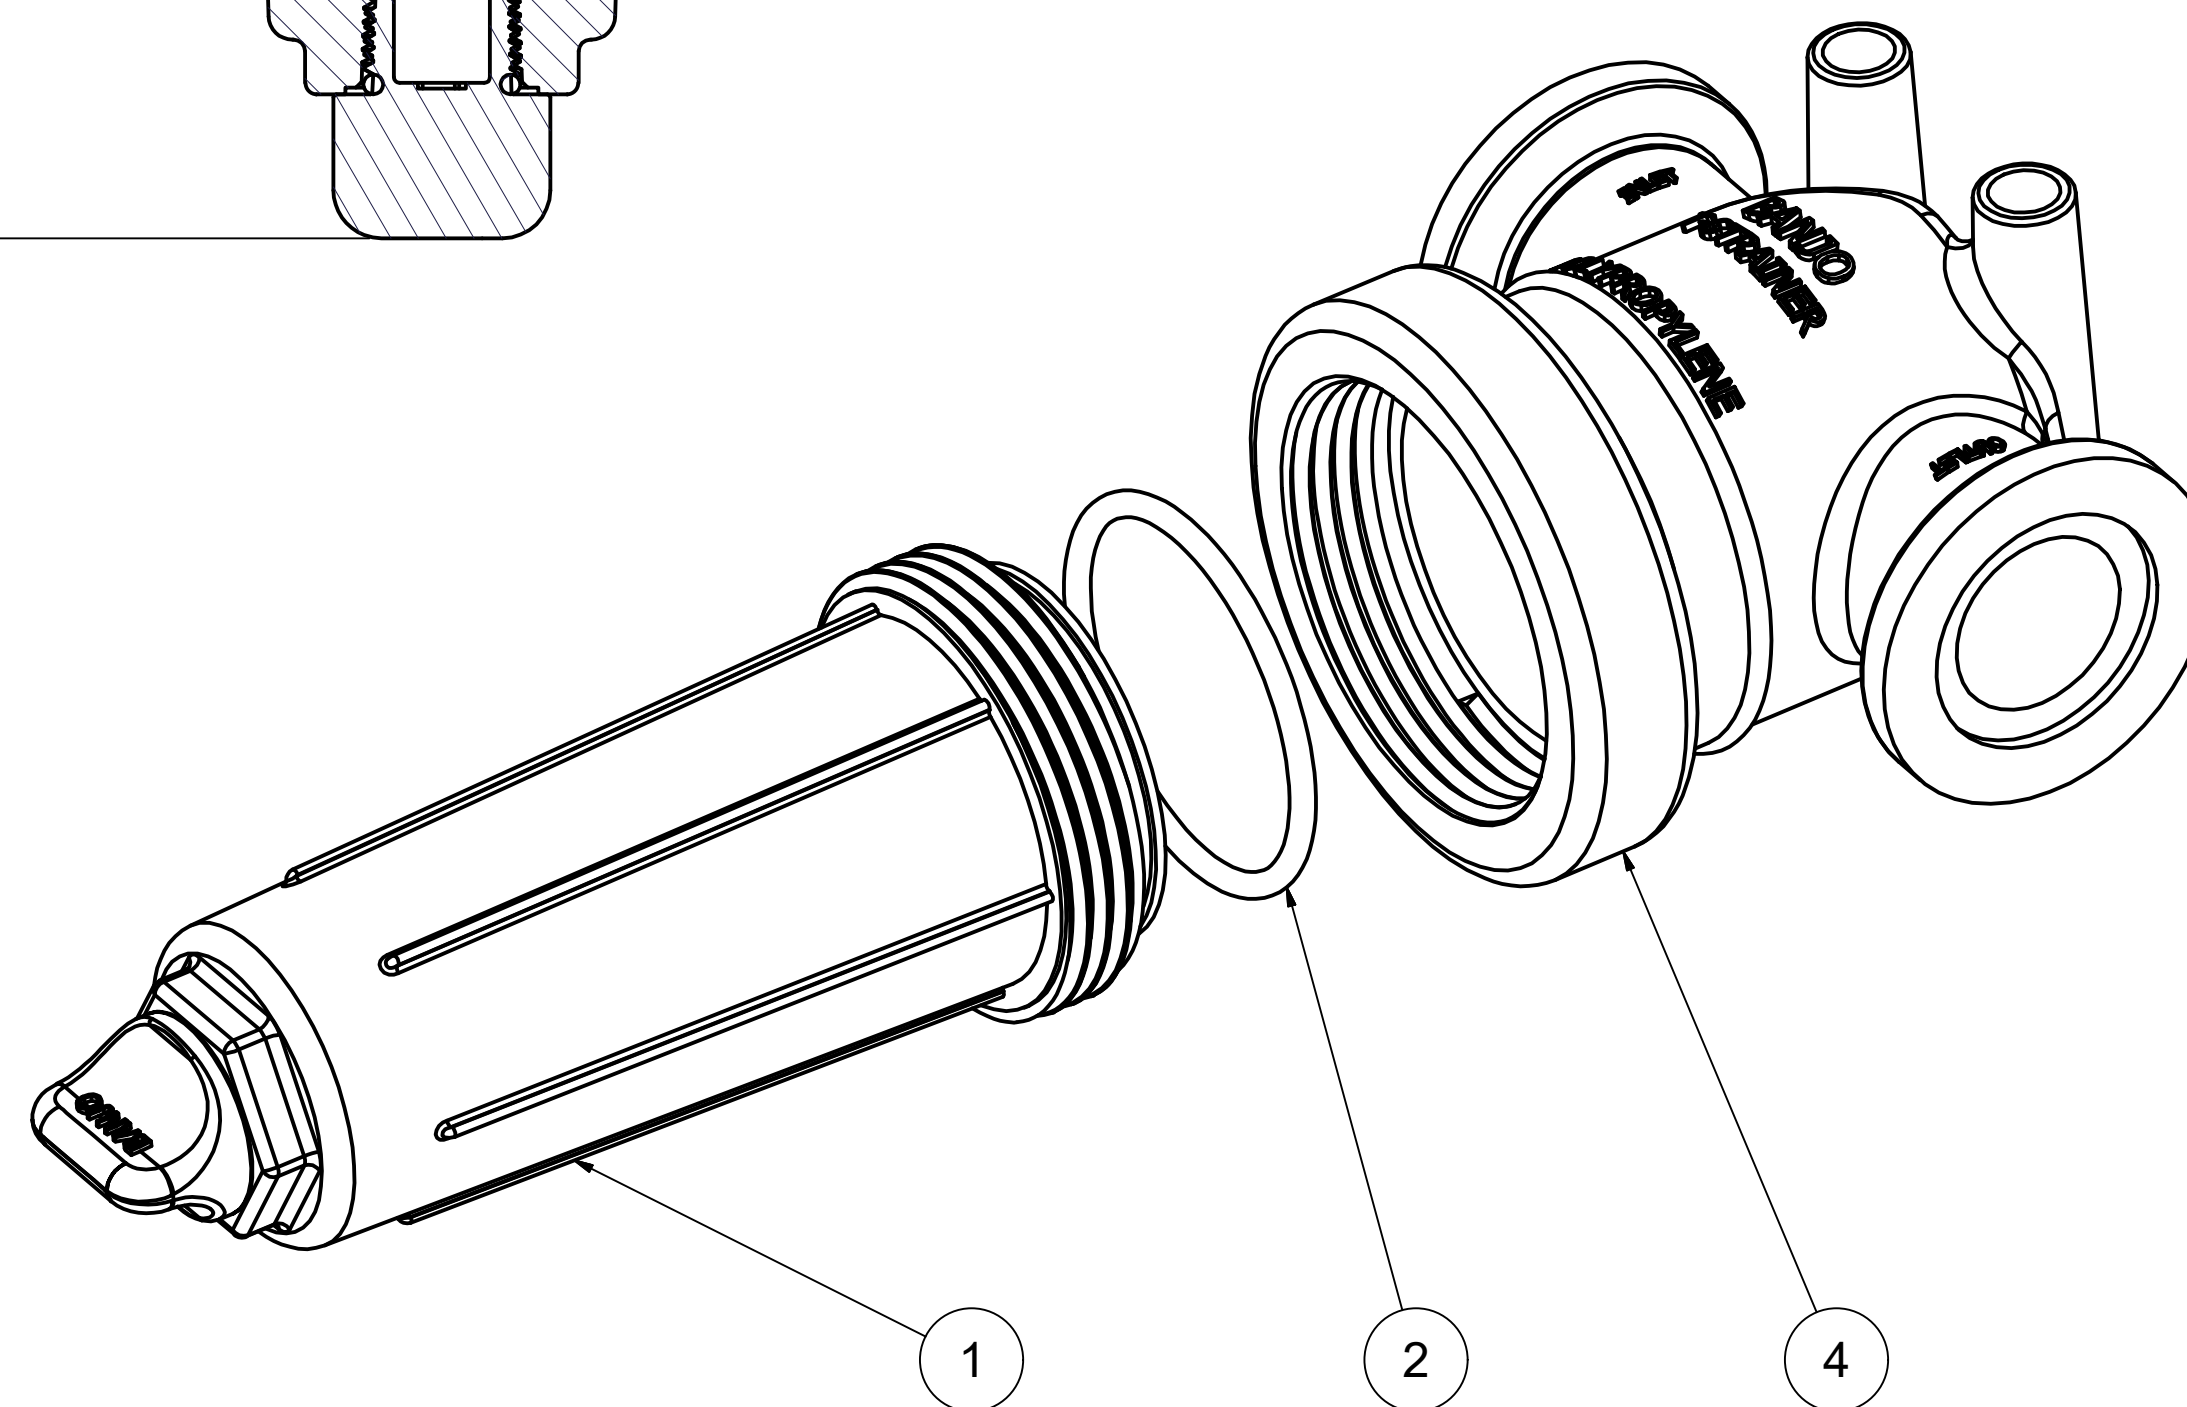

Parts List			
ITEM	QTY	PART NUMBER	DESCRIPTION
1	1	LST100-B	3/4" & 1" T-STRAINER BOWL
2	1	LST100-G	#226 O-RING
3	1	LST300D	DECAL (N/S)
4	1	MLST100-H	1" MANIFOLD T-STRAINER HEAD

*NOTE:
ADDITIONAL CLEARANCE REQ'D
FOR SCREEN REMOVAL: 5 3/4"