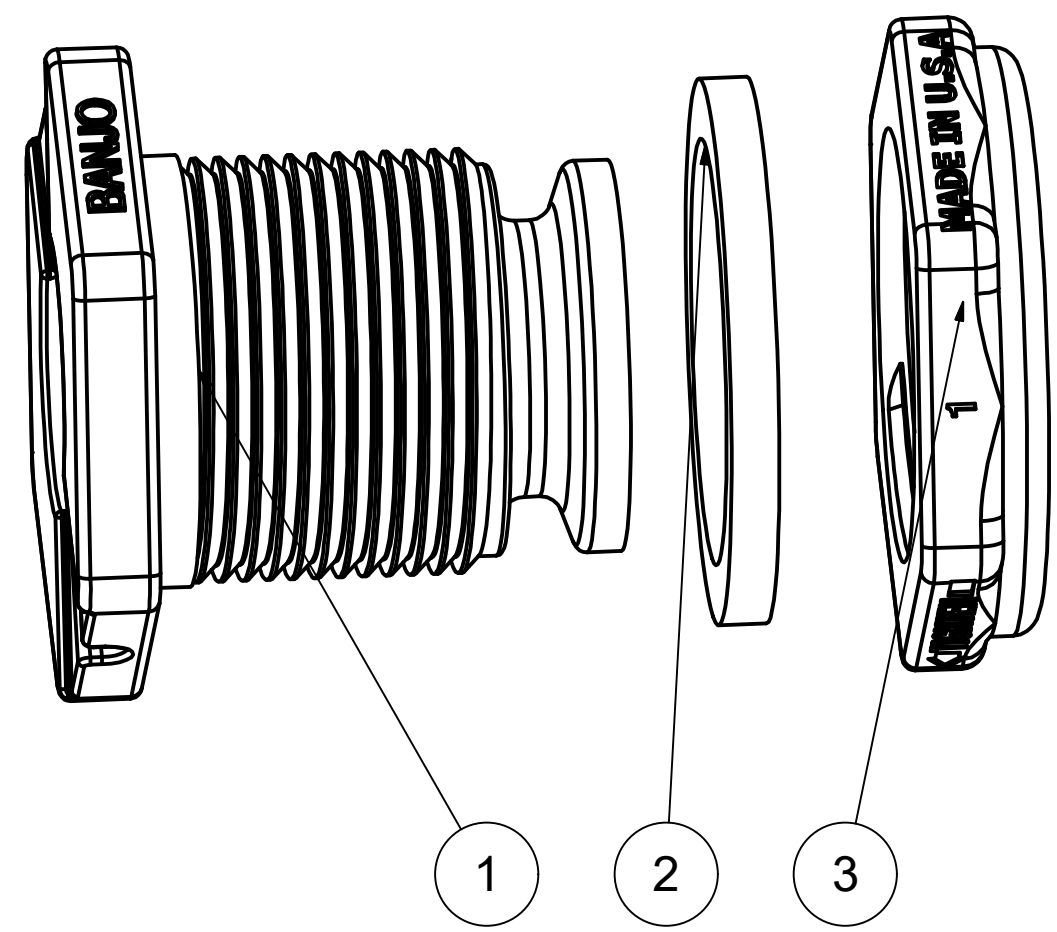

Parts List			
ITEM	QTY	PART NUMBER	DESCRIPTION
1	1	MTF101BD	1" B.D. MNFLD TANK FLANGE BODY
2	1	TF100G	1" Tank Flange Gasket
3	1	TF103	1" Tank Flange Nut

THIS DRAWING AND ALL INFORMATION CONTAINED THEREON ARE THE EXCLUSIVE PROPERTY OF BANJO CORPORATION.

DESCRIPTION
1" BOTTOM DRAIN MANIFOLD X NPT TANK FITTING

PART NUMBER
MTF100BD