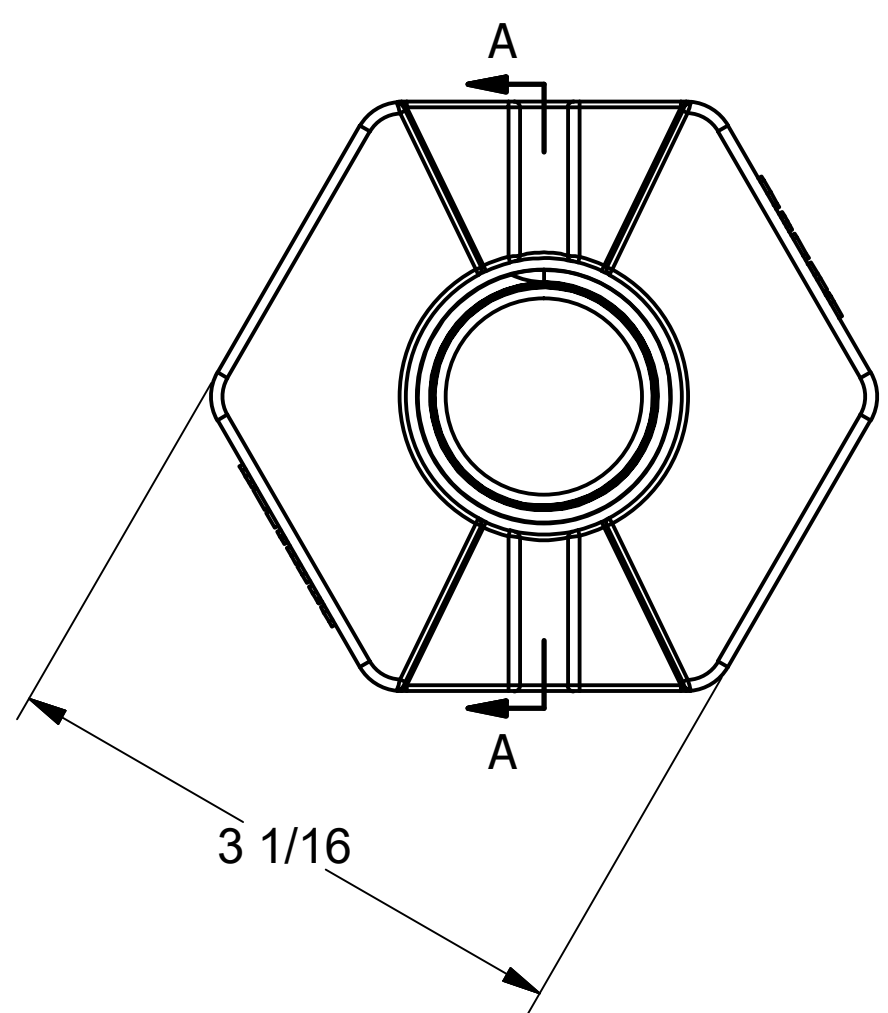

Parts List			
ITEM	QTY	PART NUMBER	DESCRIPTION
1	1	MTF101BD	1" B.D. MNFLD TANK FLANGE BODY
2	1	TF100G	1" Tank Flange Gasket
3	1	TF103	1" Tank Flange Nut

THIS DRAWING AND ALL INFORMATION CONTAINED THEREON ARE THE EXCLUSIVE PROPERTY OF BANJO CORPORATION.

DESCRIPTION
1" BOTTOM DRAIN MANIFOLD X NPT TANK FITTING

PART NUMBER
MTF100BD