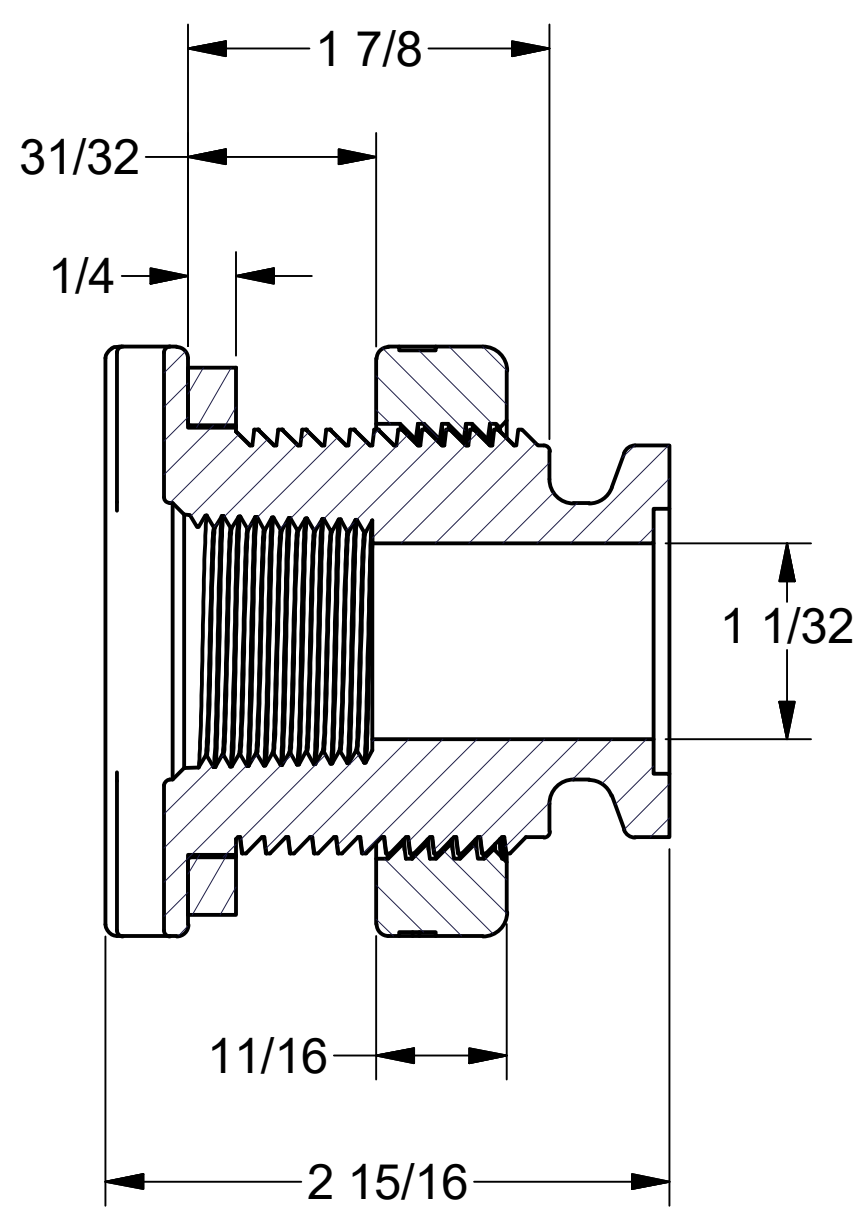

Parts List			
ITEM	QTY	PART NUMBER	DESCRIPTION
1	1	MTF101BD	1" B.D. MNFLD TANK FLANGE BODY
2	1	TF100G	1" Tank Flange Gasket
3	1	TF103	1" Tank Flange Nut

THIS DRAWING AND ALL INFORMATION CONTAINED THEREON ARE THE EXCLUSIVE PROPERTY OF BANJO CORPORATION.

DESCRIPTION
1" BOTTOM DRAIN MANIFOLD X NPT TANK FITTING

PART NUMBER
MTF100BD