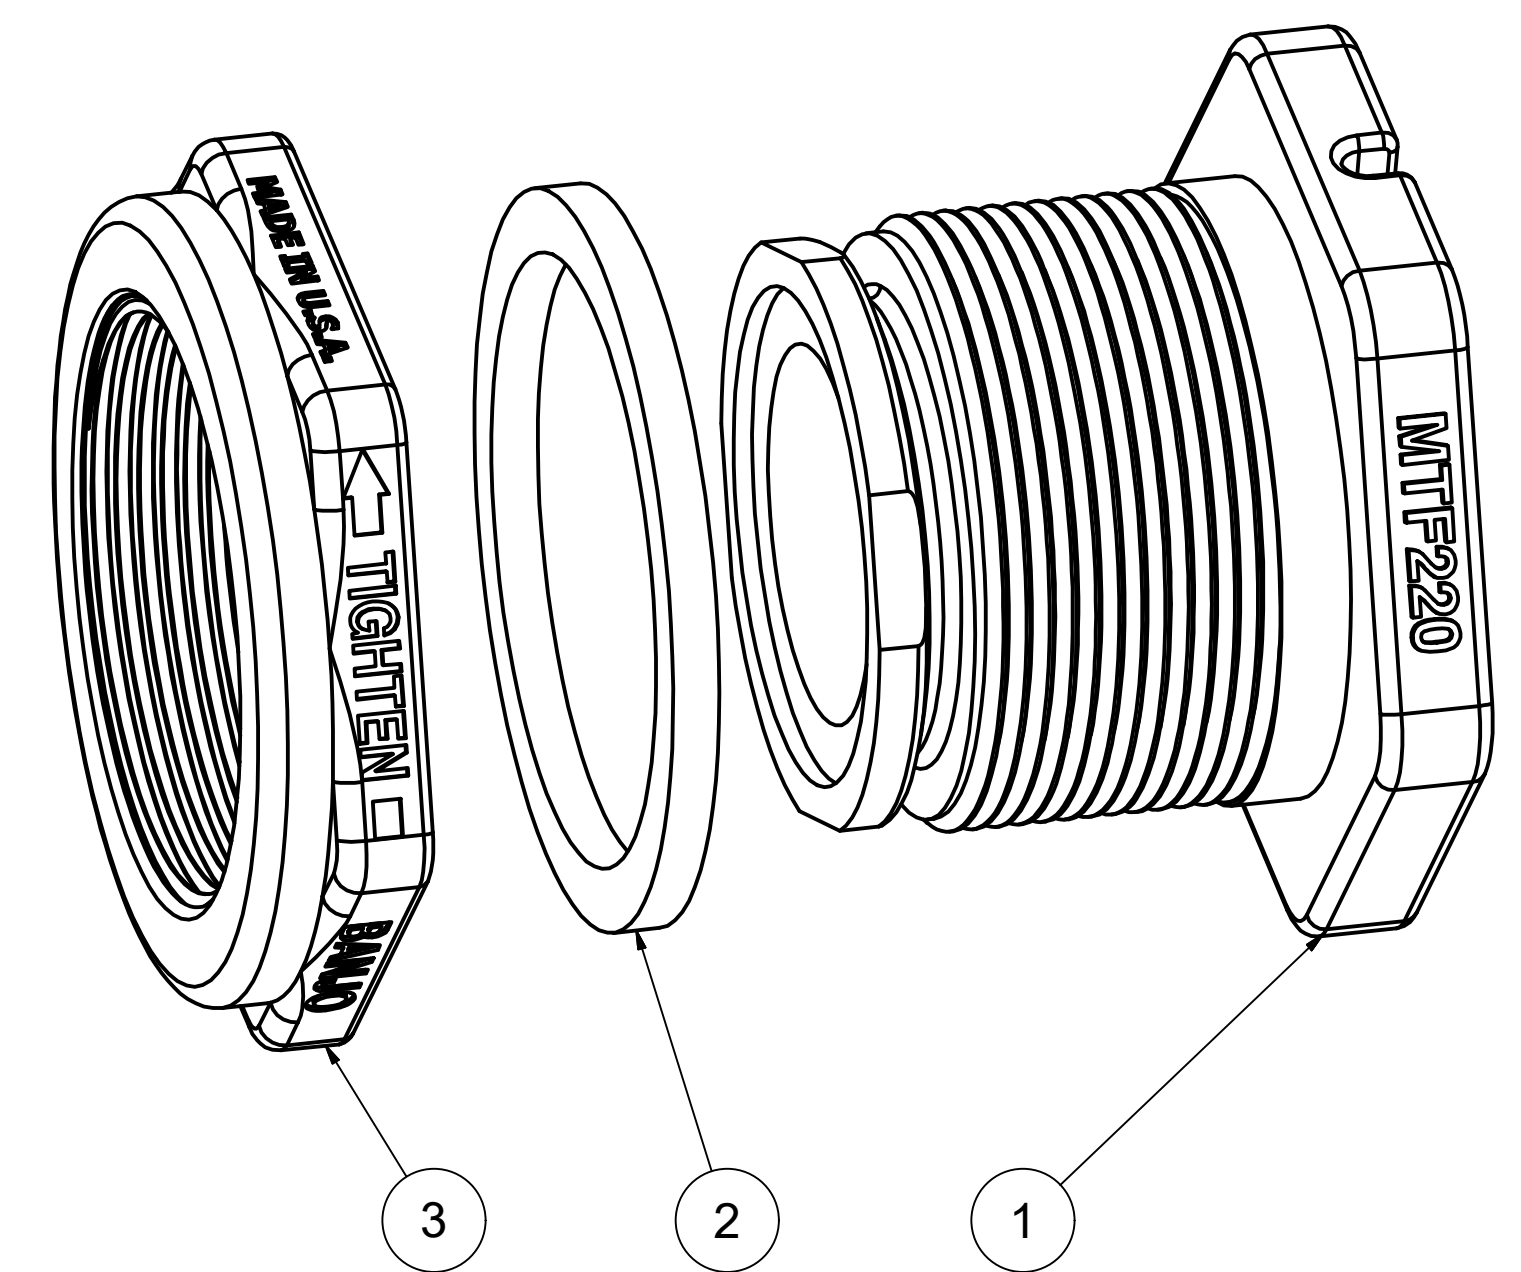

Parts List			
ITEM	QTY	PART NUMBER	DESCRIPTION
1	1	MTF221BD	2" FP TANK FLANGE BODY
2	1	TF220G	2" TF GASKET
3	1	TF223	2" Tank Flange Nut

THIS DRAWING AND ALL INFORMATION CONTAINED THEREON ARE THE EXCLUSIVE PROPERTY OF BANJO CORPORATION.

DESCRIPTION
 2" MANIFOLD X 2" NPT TANK FITTING

PART NUMBER
 MTF220BD