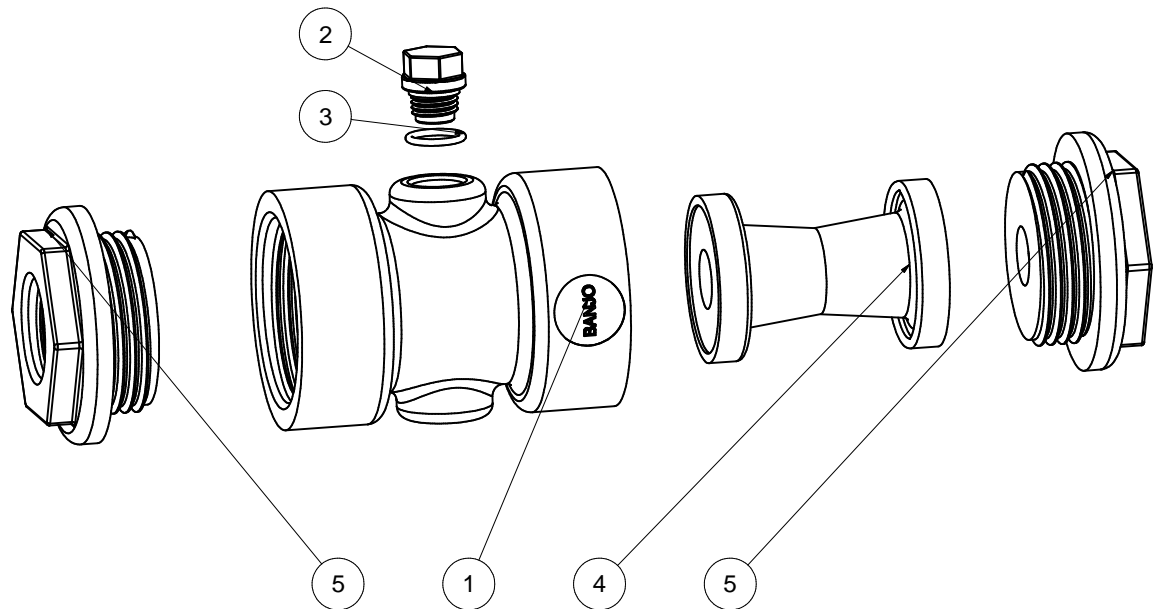

Parts List				
ITEM	QTY	PART NUMBER	DESCRIPTION	
1	1	PV10254	PINCH VALVE BODY	
2	1	12723	1/4" PIPE PLUG	
3	1	12724	#14 O'RING	
4	1	PV10265	PINCH VALVE SEAL	
5	2	PV07257	3/4" PINCH VALVE END PLATE	

THIS DRAWING AND ALL INFORMATION CONTAINED THEREON ARE THE EXCLUSIVE PROPERTY OF BANJO CORPORATION.

DESCRIPTION: 3/4" PINCH VALVE
 PART NUMBER: PV075