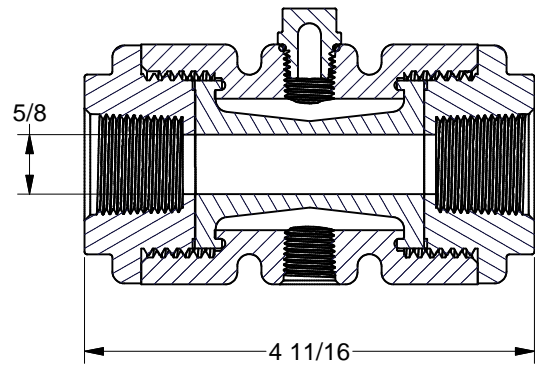

Parts List				
ITEM	QTY	PART NUMBER	DESCRIPTION	
1	1	PV10254	PINCH VALVE BODY	
2	1	12723	1/4" PIPE PLUG	
3	1	12724	#14 O'RING	
4	1	PV10265	PINCH VALVE SEAL	
5	2	PV07257	3/4" PINCH VALVE END PLATE	

THIS DRAWING AND ALL INFORMATION CONTAINED THEREON ARE THE EXCLUSIVE PROPERTY OF BANJO CORPORATION.

DESCRIPTION: 3/4" PINCH VALVE
 PART NUMBER: PV075