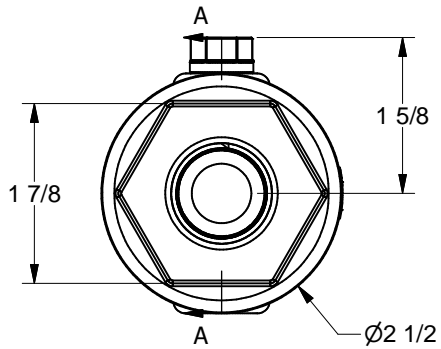

Parts List				
ITEM	QTY	PART NUMBER	DESCRIPTION	
1	1	PV10254	PINCH VALVE BODY	
2	1	12723	1/4" PIPE PLUG	
3	1	12724	#14 O'RING	
4	1	PV10265	PINCH VALVE SEAL	
5	2	PV07257	3/4" PINCH VALVE END PLATE	

THIS DRAWING AND ALL INFORMATION CONTAINED THEREON ARE THE EXCLUSIVE PROPERTY OF BANJO CORPORATION.

DESCRIPTION: 3/4" PINCH VALVE
 PART NUMBER: PV075