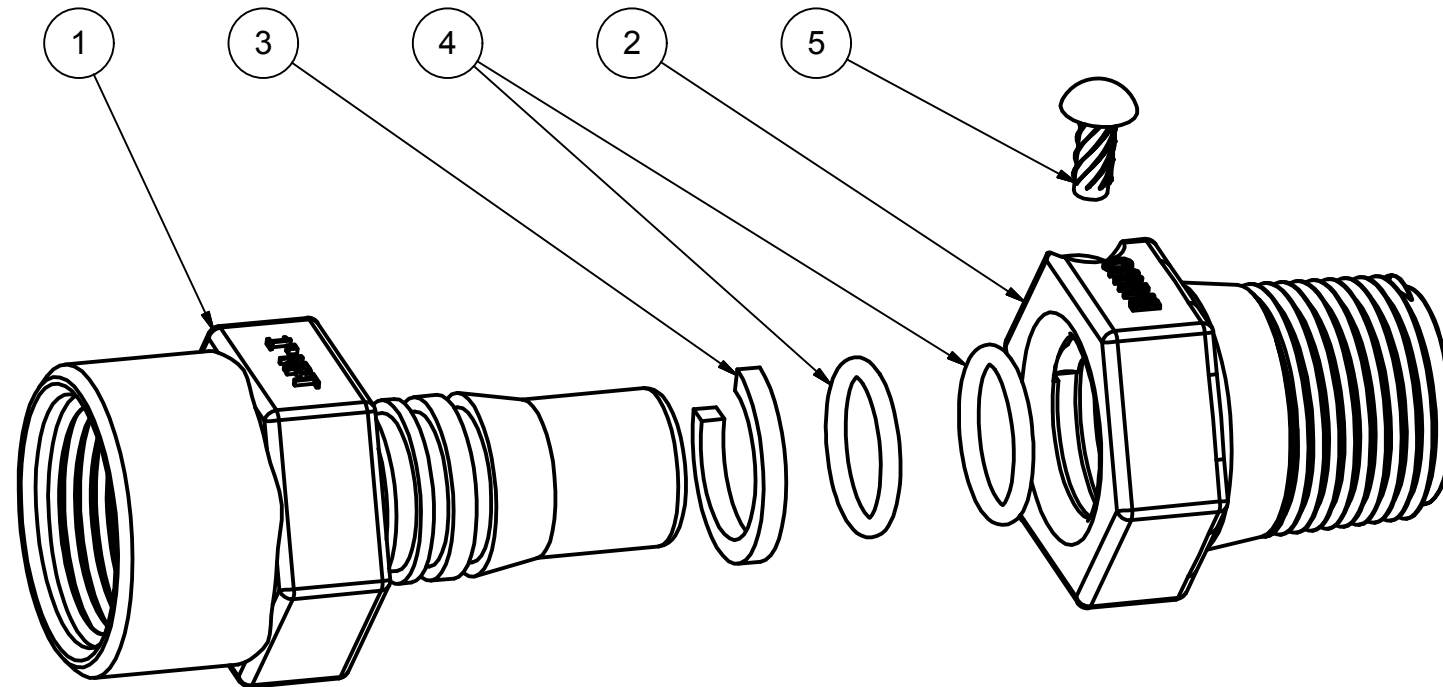

Parts List			
ITEM	QTY	PART NUMBER	DESCRIPTION
1	1	SW101	1" Female Swivel End
2	1	SW102	1" Male Swivel End
3	1	SW103	Thrust Washer for 1" Swivel
4	2	V20163	#116 O'RING, FKM
5	1	SW105	#12x1/2" U-Drive Screw

BANJO CORPORATION
 150 BANJO DRIVE, CRAWFORDSVILLE, IN 47933
 WEB SITE: WWW.BANJOCORP.COM
 E-MAIL: SALES1@BANJOCORP.COM

DESCRIPTION
 1" Swivel Assembly

PART NUMBER
 SW100