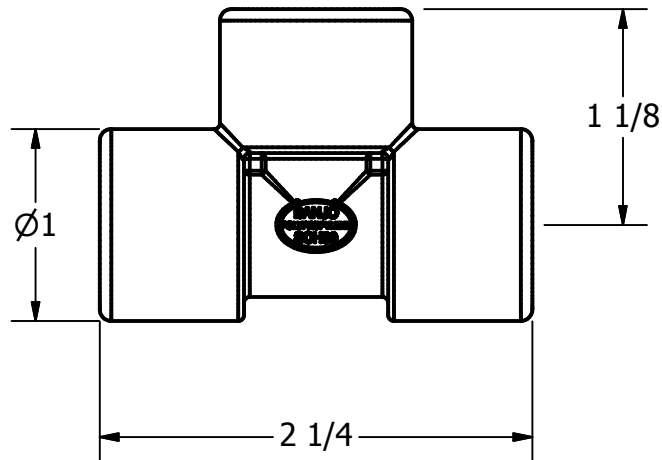

2

1

B

B

3/8"-18 ANS BLUNT
START TAPER PIPE THD

7/16

A

A

UNLESS SPECIFICALLY NOTED, THIS DRAWING AND ITEMS SHOWN ON THIS DRAWING ARE SUBJECT TO CHANGE AT ANY TIME.

DESCRIPTION

3/8" PIPE TEE

PART NUMBER

TEE038

2

1