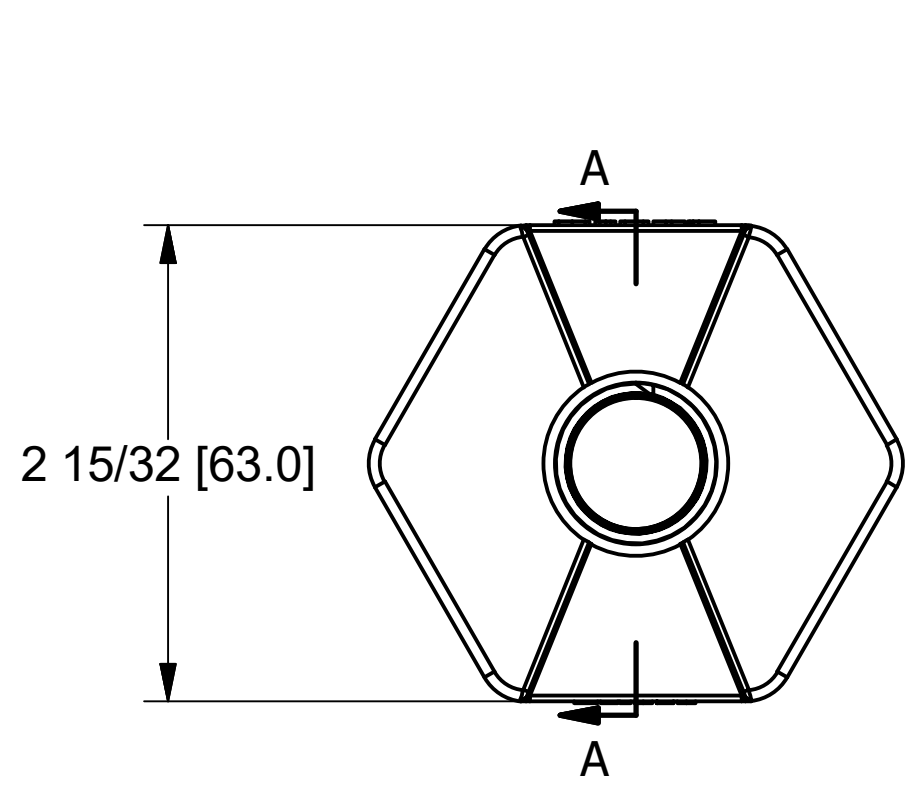

Parts List			
ITEM	QTY	PART NUMBER	DESCRIPTION
1	1	TF051	1/2" TANK FLANGE BODY
2	1	TF073	3/4" Tank Flange Nut
3	1	150G	1 1/2" Coupling Gasket

Note: Parts are to be bagged.

THIS DRAWING AND ALL INFORMATION CONTAINED THEREON ARE THE EXCLUSIVE PROPERTY OF BANJO CORPORATION.  
UNLESS SPECIFICALLY NOTED, THIS DRAWING AND ITEMS SHOWN ON THIS DRAWING ARE SUBJECT TO CHANGE AT ANY TIME.

 <b>BANJO CORPORATION</b> 150 BANJO DRIVE, CRAWFORDSVILLE, IN 47933 WEB SITE: WWW.BANJOCORP.COM E-MAIL: SALES1@BANJOCORP.COM	
DESCRIPTION	1/2" NPT TANK FITTING
PART NUMBER	TF050