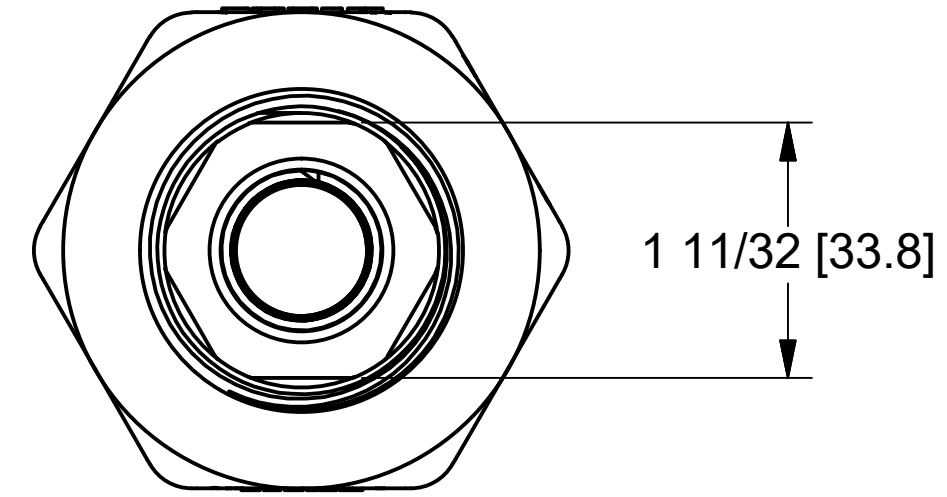

Parts List			
ITEM	QTY	PART NUMBER	DESCRIPTION
1	1	TF051	1/2" TANK FLANGE BODY
2	1	TF073	3/4" Tank Flange Nut
3	1	150G	1 1/2" Coupling Gasket

Note: Parts are to be bagged.

THIS DRAWING AND ALL INFORMATION CONTAINED THEREON ARE THE EXCLUSIVE PROPERTY OF BANJO CORPORATION.  
UNLESS SPECIFICALLY NOTED, THIS DRAWING AND ITEMS SHOWN ON THIS DRAWING ARE SUBJECT TO CHANGE AT ANY TIME.

 <b>BANJO CORPORATION</b> 150 BANJO DRIVE, CRAWFORDSVILLE, IN 47933 WEB SITE: WWW.BANJOCORP.COM E-MAIL: SALES1@BANJOCORP.COM	
DESCRIPTION	1/2" NPT TANK FITTING
PART NUMBER	TF050