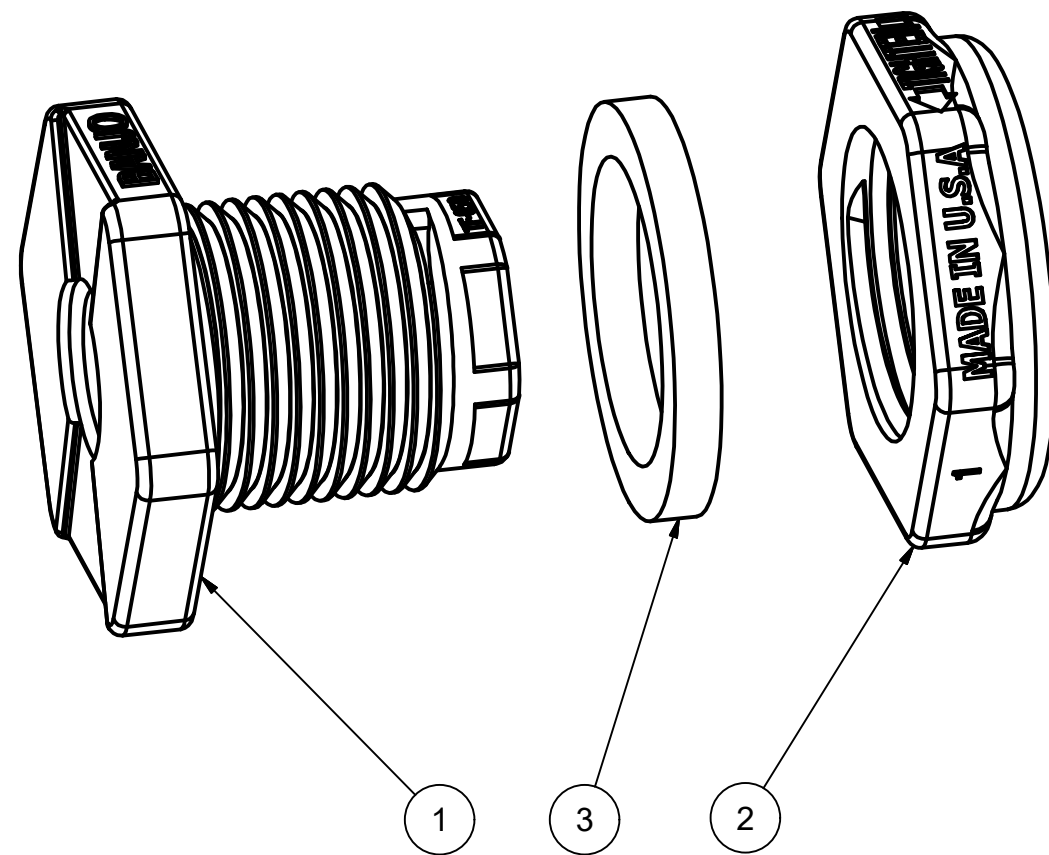

Parts List			
ITEM	QTY	PART NUMBER	DESCRIPTION
1	1	TF051	1/2" TANK FLANGE BODY
2	1	TF073	3/4" Tank Flange Nut
3	1	150G	1 1/2" Coupling Gasket

Note: Parts are to be bagged.

THIS DRAWING AND ALL INFORMATION CONTAINED THEREON ARE THE EXCLUSIVE PROPERTY OF BANJO CORPORATION.  
UNLESS SPECIFICALLY NOTED, THIS DRAWING AND ITEMS SHOWN ON THIS DRAWING ARE SUBJECT TO CHANGE AT ANY TIME.

 <b>BANJO CORPORATION</b> 150 BANJO DRIVE, CRAWFORDSVILLE, IN 47933 WEB SITE: WWW.BANJOCORP.COM E-MAIL: SALES1@BANJOCORP.COM	
DESCRIPTION	1/2" NPT TANK FITTING
PART NUMBER	TF050