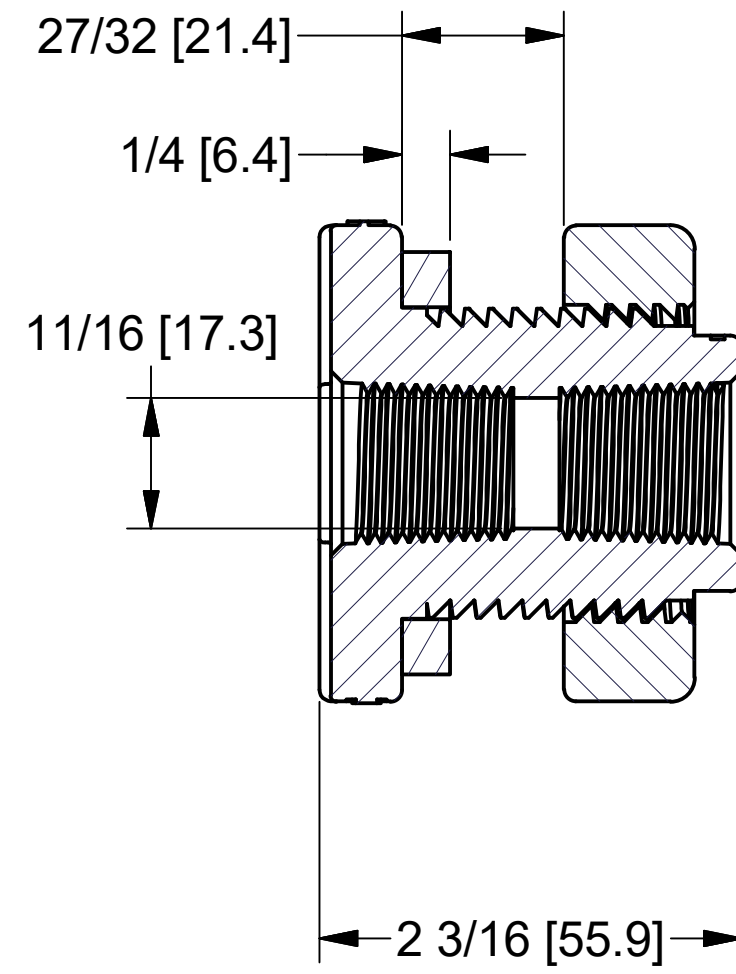

Parts List			
ITEM	QTY	PART NUMBER	DESCRIPTION
1	1	TF051	1/2" TANK FLANGE BODY
2	1	TF073	3/4" Tank Flange Nut
3	1	150G	1 1/2" Coupling Gasket

Note: Parts are to be bagged.

THIS DRAWING AND ALL INFORMATION CONTAINED THEREON ARE THE EXCLUSIVE PROPERTY OF BANJO CORPORATION.  
UNLESS SPECIFICALLY NOTED, THIS DRAWING AND ITEMS SHOWN ON THIS DRAWING ARE SUBJECT TO CHANGE AT ANY TIME.

 <b>BANJO CORPORATION</b> 150 BANJO DRIVE, CRAWFORDSVILLE, IN 47933 WEB SITE: WWW.BANJOCORP.COM E-MAIL: SALES1@BANJOCORP.COM	
DESCRIPTION	1/2" NPT TANK FITTING
PART NUMBER	TF050