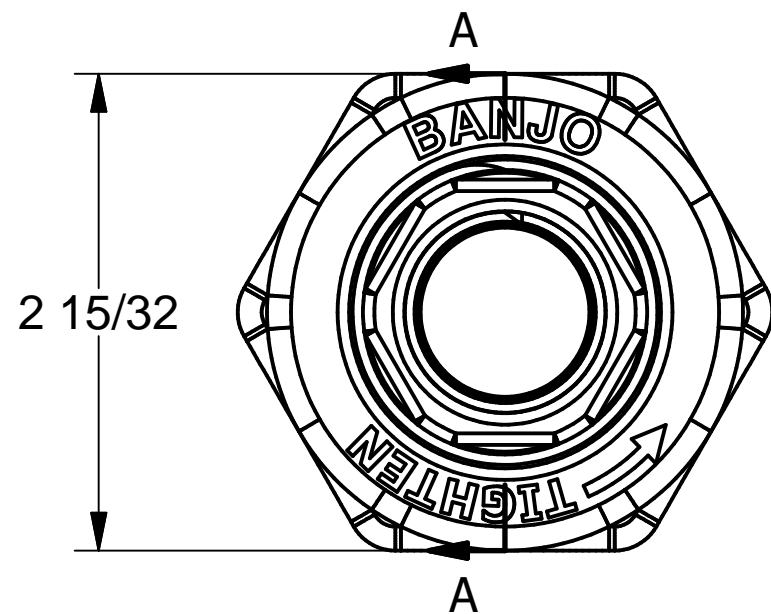

4

3

2

1

Parts List

ITEM	QTY	PART NUMBER	DESCRIPTION
1	1	TF071SS	3/4" TANK FLANGE BODY, 316 SS
2	1	TF073SS	TANK FLANGE NUT, 316 SS
3	1	150G	1 1/2" Coupling Gasket

THIS DRAWING AND ALL INFORMATION CONTAINED THEREON ARE THE EXCLUSIVE PROPERTY OF BANJO CORPORATION.

DESCRIPTION
 3/4" SS TANK FLG
 PART NUMBER
 TF075SS

4

3

2

1