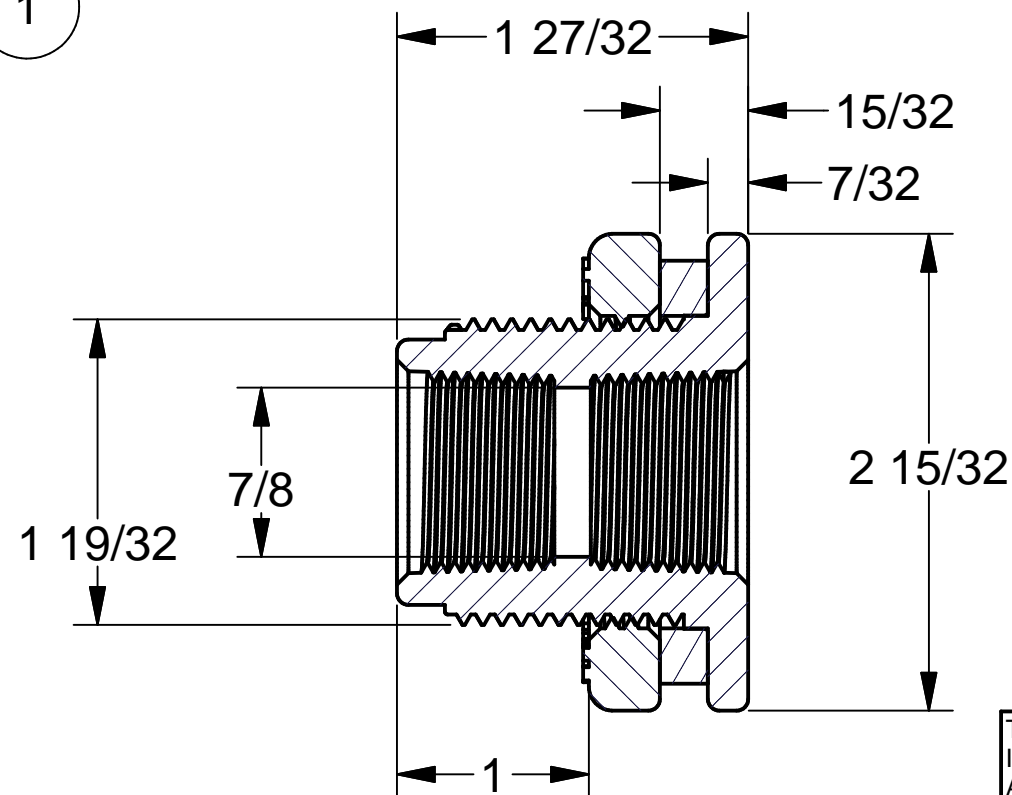

4

3

2

1

Parts List

ITEM	QTY	PART NUMBER	DESCRIPTION
1	1	TF071SS	3/4" TANK FLANGE BODY, 316 SS
2	1	TF073SS	TANK FLANGE NUT, 316 SS
3	1	150G	1 1/2" Coupling Gasket

THIS DRAWING AND ALL INFORMATION CONTAINED THEREON ARE THE EXCLUSIVE PROPERTY OF BANJO CORPORATION.

DESCRIPTION
 3/4" SS TANK FLG
 PART NUMBER
 TF075SS

4

3

2

1