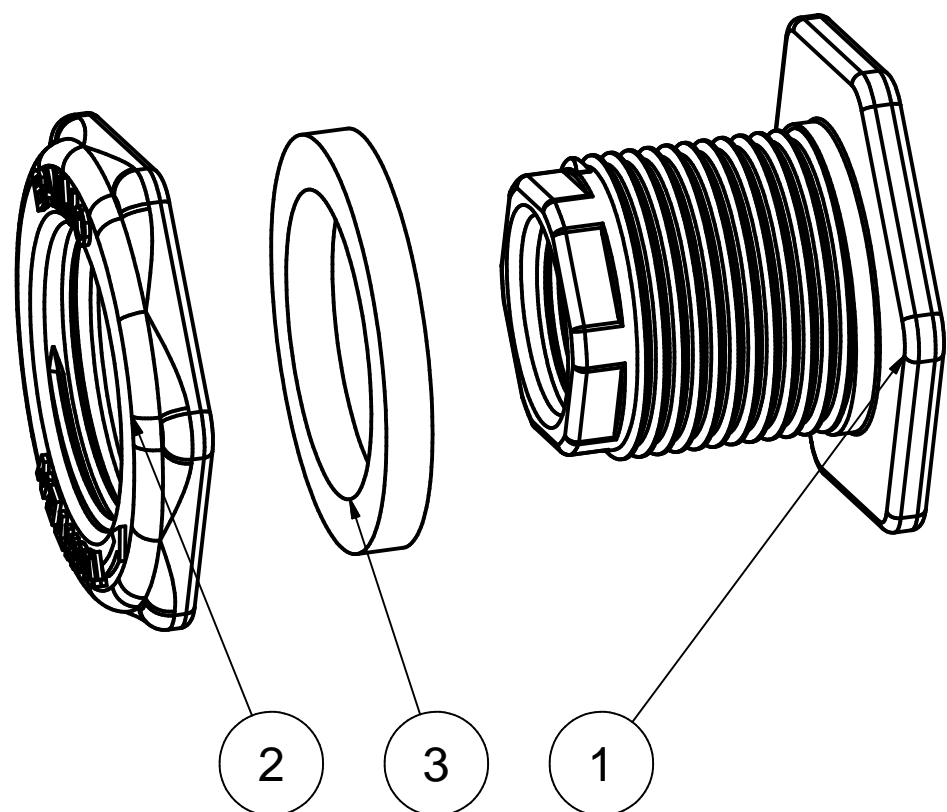

4

3

2

1

Parts List

ITEM	QTY	PART NUMBER	DESCRIPTION
1	1	TF071SS	3/4" TANK FLANGE BODY, 316 SS
2	1	TF073SS	TANK FLANGE NUT, 316 SS
3	1	150G	1 1/2" Coupling Gasket

THIS DRAWING AND ALL INFORMATION CONTAINED THEREON ARE THE EXCLUSIVE PROPERTY OF BANJO CORPORATION.

DESCRIPTION
 3/4" SS TANK FLG
 PART NUMBER
 TF075SS

4

3

2

1