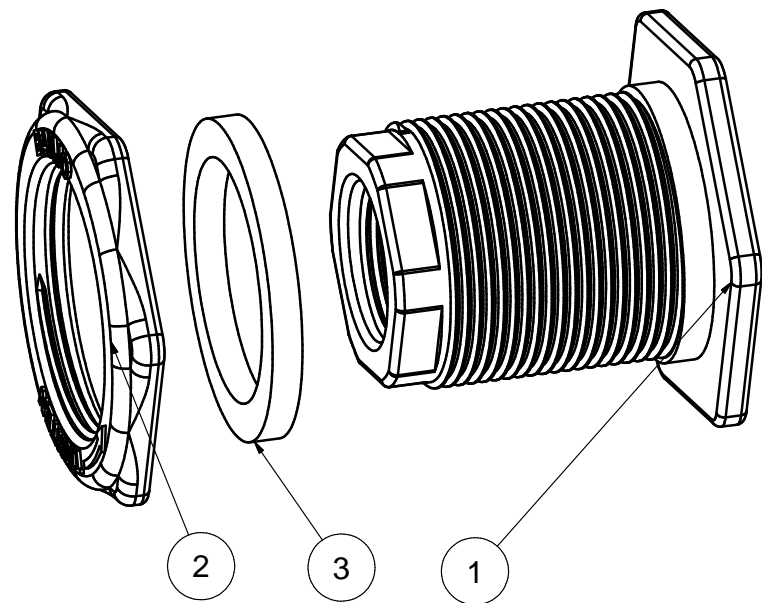

Parts List			
ITEM	QTY	PART NUMBER	DESCRIPTION
1	1	TF111SS	1" TANK FLANGE BODY, 316 SS
2	1	TF103SS	TANK FLANGE NUT, 316 SS
3	1	200G	2" Coupling Gasket

THIS DRAWING AND ALL INFORMATION CONTAINED THEREON ARE THE EXCLUSIVE PROPERTY OF BANJO CORPORATION.

UNLESS SPECIFICALLY NOTED, THIS DRAWING AND ITEMS SHOWN ON THIS DRAWING ARE SUBJECT TO CHANGE AT ANY TIME.

	
BANJO CORPORATION 150 BANJO DRIVE, CRAWFORDSVILLE, IN 47933 WEB SITE: WWW.BANJOCORP.COM E-MAIL: BANJOSALES@IDEXCORP.COM	
DESCRIPTION	1" SS TANK FLG
PART NUMBER	TF100SS