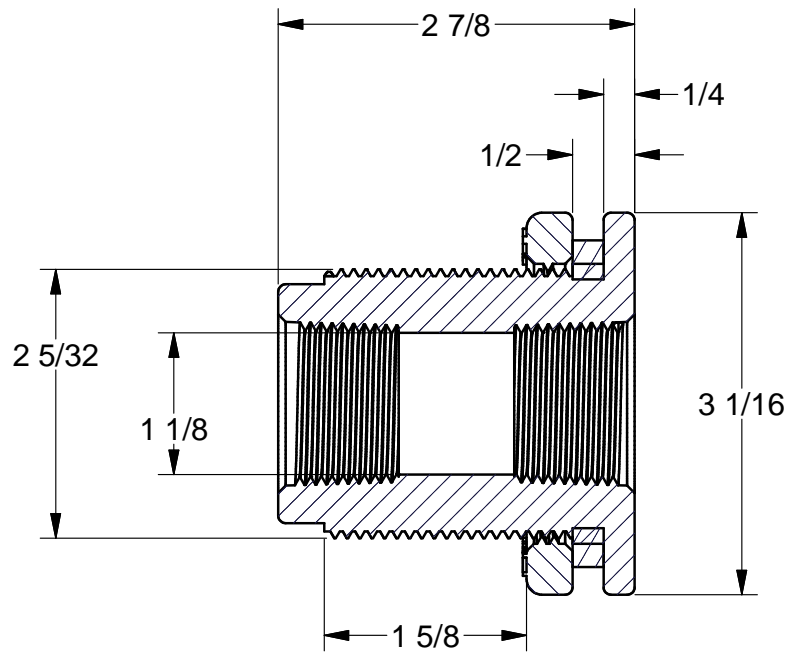

Parts List			
ITEM	QTY	PART NUMBER	DESCRIPTION
1	1	TF111SS	1" TANK FLANGE BODY, 316 SS
2	1	TF103SS	TANK FLANGE NUT, 316 SS
3	1	200G	2" Coupling Gasket

THIS DRAWING AND ALL INFORMATION CONTAINED THEREON ARE THE EXCLUSIVE PROPERTY OF BANJO CORPORATION.

UNLESS SPECIFICALLY NOTED, THIS DRAWING AND ITEMS SHOWN ON THIS DRAWING ARE SUBJECT TO CHANGE AT ANY TIME.

	
BANJO CORPORATION 150 BANJO DRIVE, CRAWFORDSVILLE, IN 47933 WEB SITE: WWW.BANJOCORP.COM E-MAIL: BANJOSALES@IDEXCORP.COM	
DESCRIPTION	1" SS TANK FLG
PART NUMBER	TF100SS