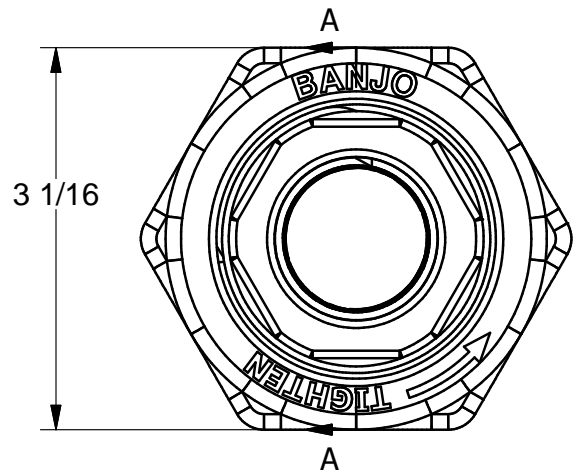

Parts List			
ITEM	QTY	PART NUMBER	DESCRIPTION
1	1	TF111SS	1" TANK FLANGE BODY, 316 SS
2	1	TF103SS	TANK FLANGE NUT, 316 SS
3	1	200G	2" Coupling Gasket

THIS DRAWING AND ALL INFORMATION CONTAINED THEREON ARE THE EXCLUSIVE PROPERTY OF BANJO CORPORATION.

UNLESS SPECIFICALLY NOTED, THIS DRAWING AND ITEMS SHOWN ON THIS DRAWING ARE SUBJECT TO CHANGE AT ANY TIME.

	
BANJO CORPORATION 150 BANJO DRIVE, CRAWFORDSVILLE, IN 47933 WEB SITE: WWW.BANJOCORP.COM E-MAIL: BANJOSALES@IDEXCORP.COM	
DESCRIPTION	1" SS TANK FLG
PART NUMBER	TF100SS