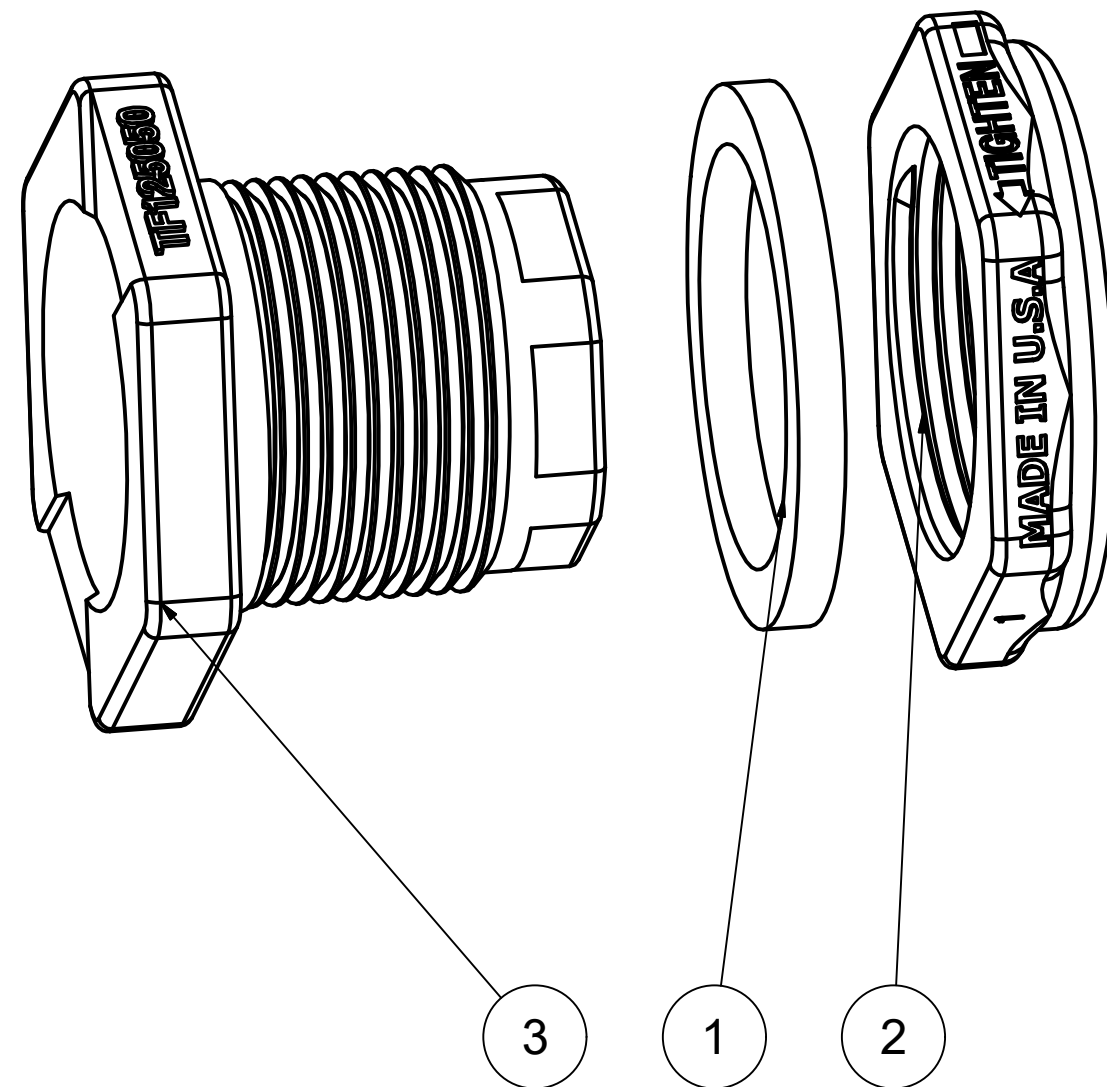

Parts List			
ITEM	QTY	PART NUMBER	DESCRIPTION
1	1	TF100G	1" Tank Flange Gasket
2	1	TF103	1" Tank Flange Nut
3	1	TF121050A	1 1/4" X 1/2" TANK FLANGE BODY

THIS DRAWING AND ALL INFORMATION CONTAINED THEREON ARE THE EXCLUSIVE PROPERTY OF BANJO CORPORATION.

DESCRIPTION
 1 1/4" X 1/2" TANK FLANGE ASSY.

PART NUMBER
 TF125050