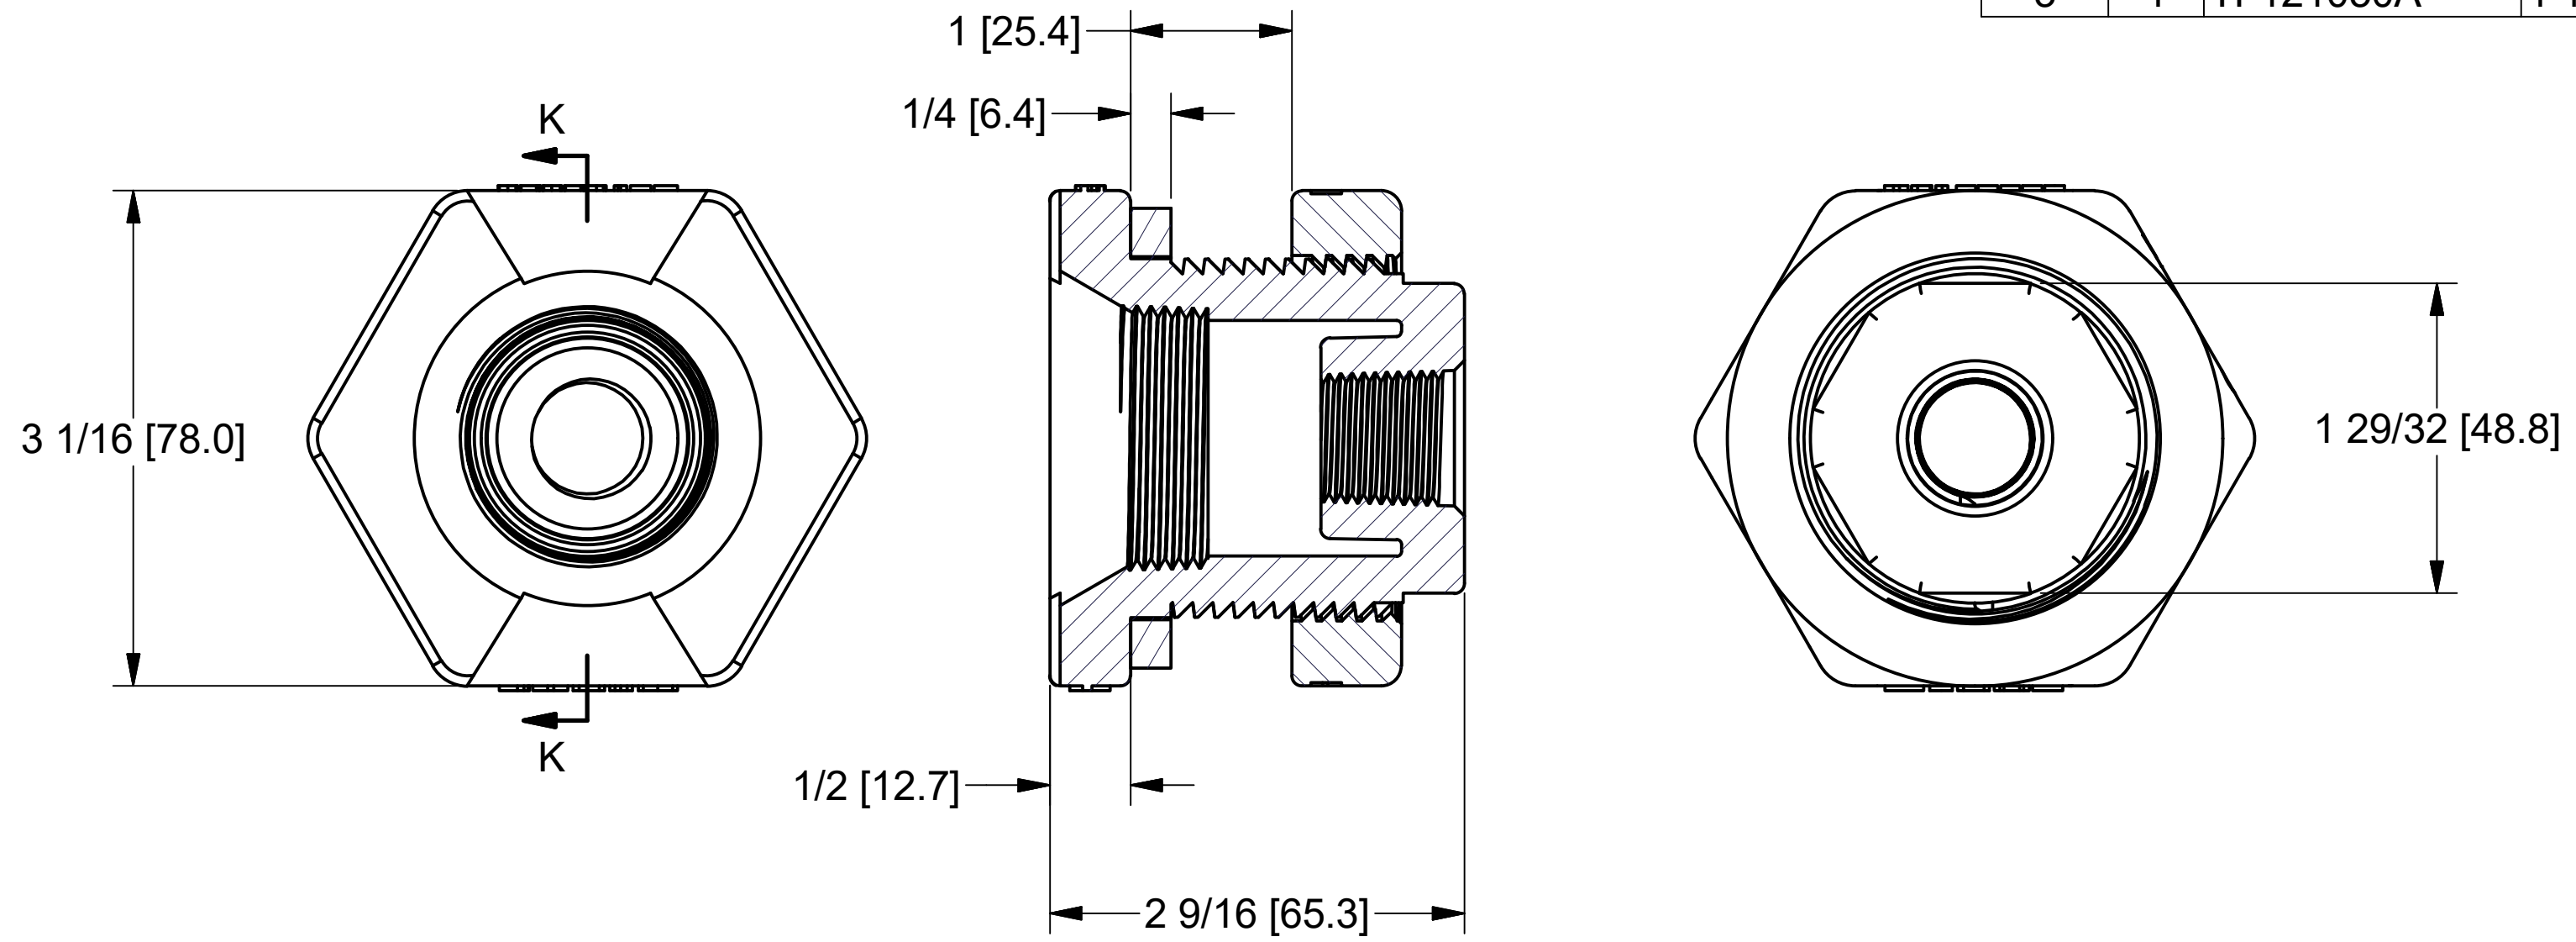

Parts List			
ITEM	QTY	PART NUMBER	DESCRIPTION
1	1	TF100G	1" Tank Flange Gasket
2	1	TF103	1" Tank Flange Nut
3	1	TF121050A	1 1/4" X 1/2" TANK FLANGE BODY

THIS DRAWING AND ALL INFORMATION CONTAINED THEREON ARE THE EXCLUSIVE PROPERTY OF BANJO CORPORATION.

DESCRIPTION
 1 1/4" X 1/2" TANK FLANGE ASSY.

PART NUMBER
 TF125050