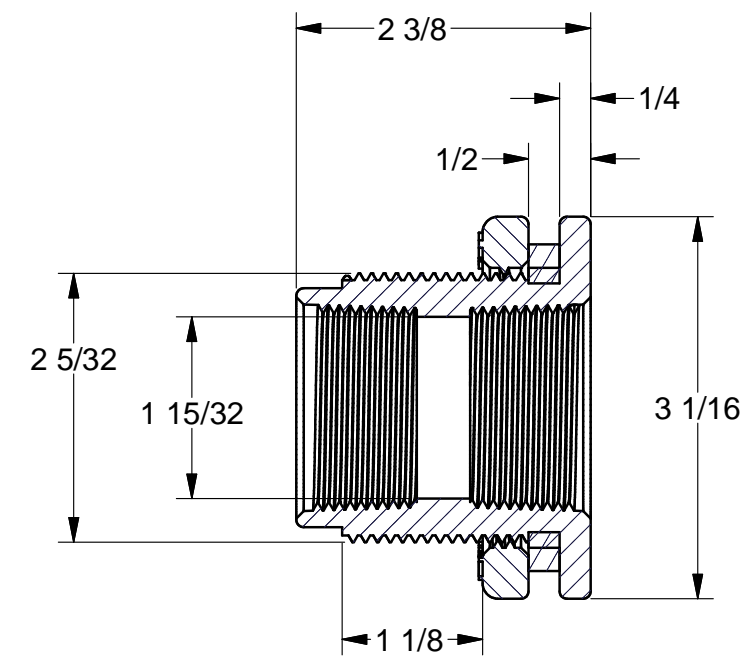

Parts List			
ITEM	QTY	PART NUMBER	DESCRIPTION
1	1	TF121SS	1 1/4" TANK FLANGE BODY, 316 SS
2	1	TF103SS	TANK FLANGE NUT, 316 SS
3	1	200G	2" Coupling Gasket

THIS DRAWING AND ALL INFORMATION CONTAINED THEREON ARE THE EXCLUSIVE PROPERTY OF BANJO CORPORATION.

DESCRIPTION
1 1/4" SS TANK FLG

PART NUMBER
TF125SS