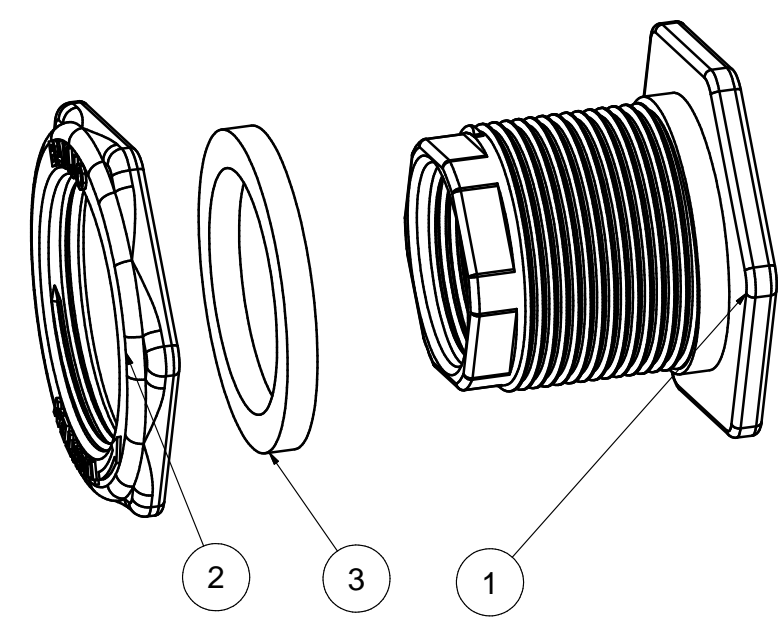

Parts List			
ITEM	QTY	PART NUMBER	DESCRIPTION
1	1	TF121SS	1 1/4" TANK FLANGE BODY, 316 SS
2	1	TF103SS	TANK FLANGE NUT, 316 SS
3	1	200G	2" Coupling Gasket

THIS DRAWING AND ALL INFORMATION CONTAINED THEREON ARE THE EXCLUSIVE PROPERTY OF BANJO CORPORATION.

DESCRIPTION
1 1/4" SS TANK FLG

PART NUMBER
TF125SS