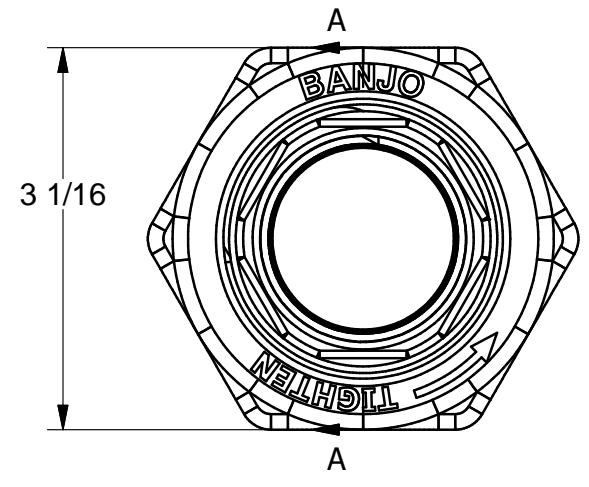

Parts List			
ITEM	QTY	PART NUMBER	DESCRIPTION
1	1	TF121SS	1 1/4" TANK FLANGE BODY, 316 SS
2	1	TF103SS	TANK FLANGE NUT, 316 SS
3	1	200G	2" Coupling Gasket

THIS DRAWING AND ALL INFORMATION CONTAINED THEREON ARE THE EXCLUSIVE PROPERTY OF BANJO CORPORATION.

DESCRIPTION
1 1/4" SS TANK FLG

PART NUMBER
TF125SS