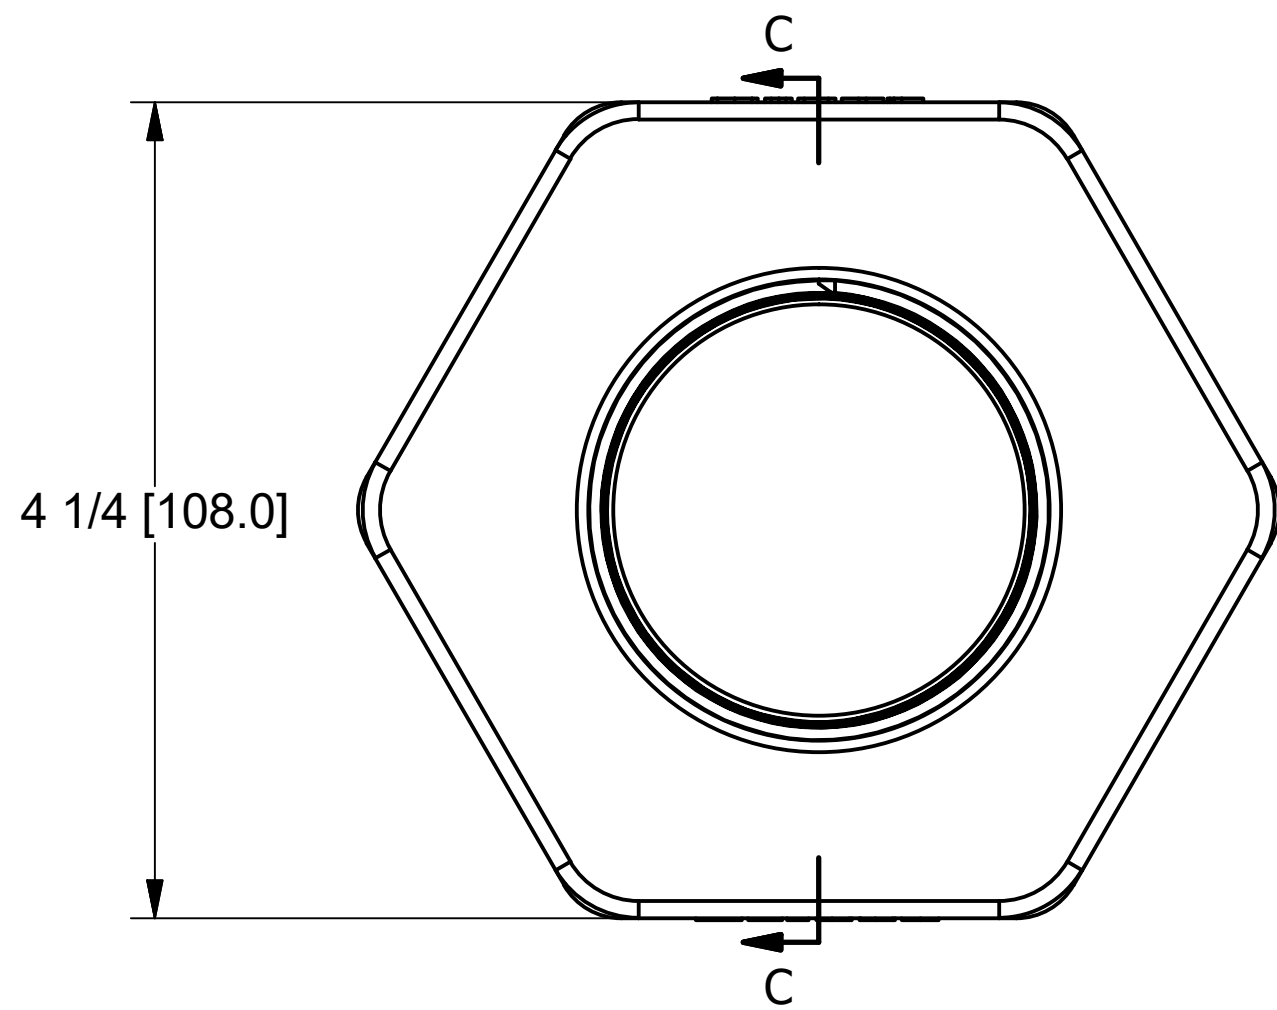

Parts List			
ITEM	QTY	PART NUMBER	DESCRIPTION
1	1	TF221	2" TANK FLANGE BODY
2	1	TF220G	2" TF GASKET
3	1	TF223	2" Tank Flange Nut

THIS DRAWING AND ALL INFORMATION CONTAINED THEREON ARE THE EXCLUSIVE PROPERTY OF BANJO CORPORATION.

DESCRIPTION
 2" NPT TANK FITTING

PART NUMBER
 TF220