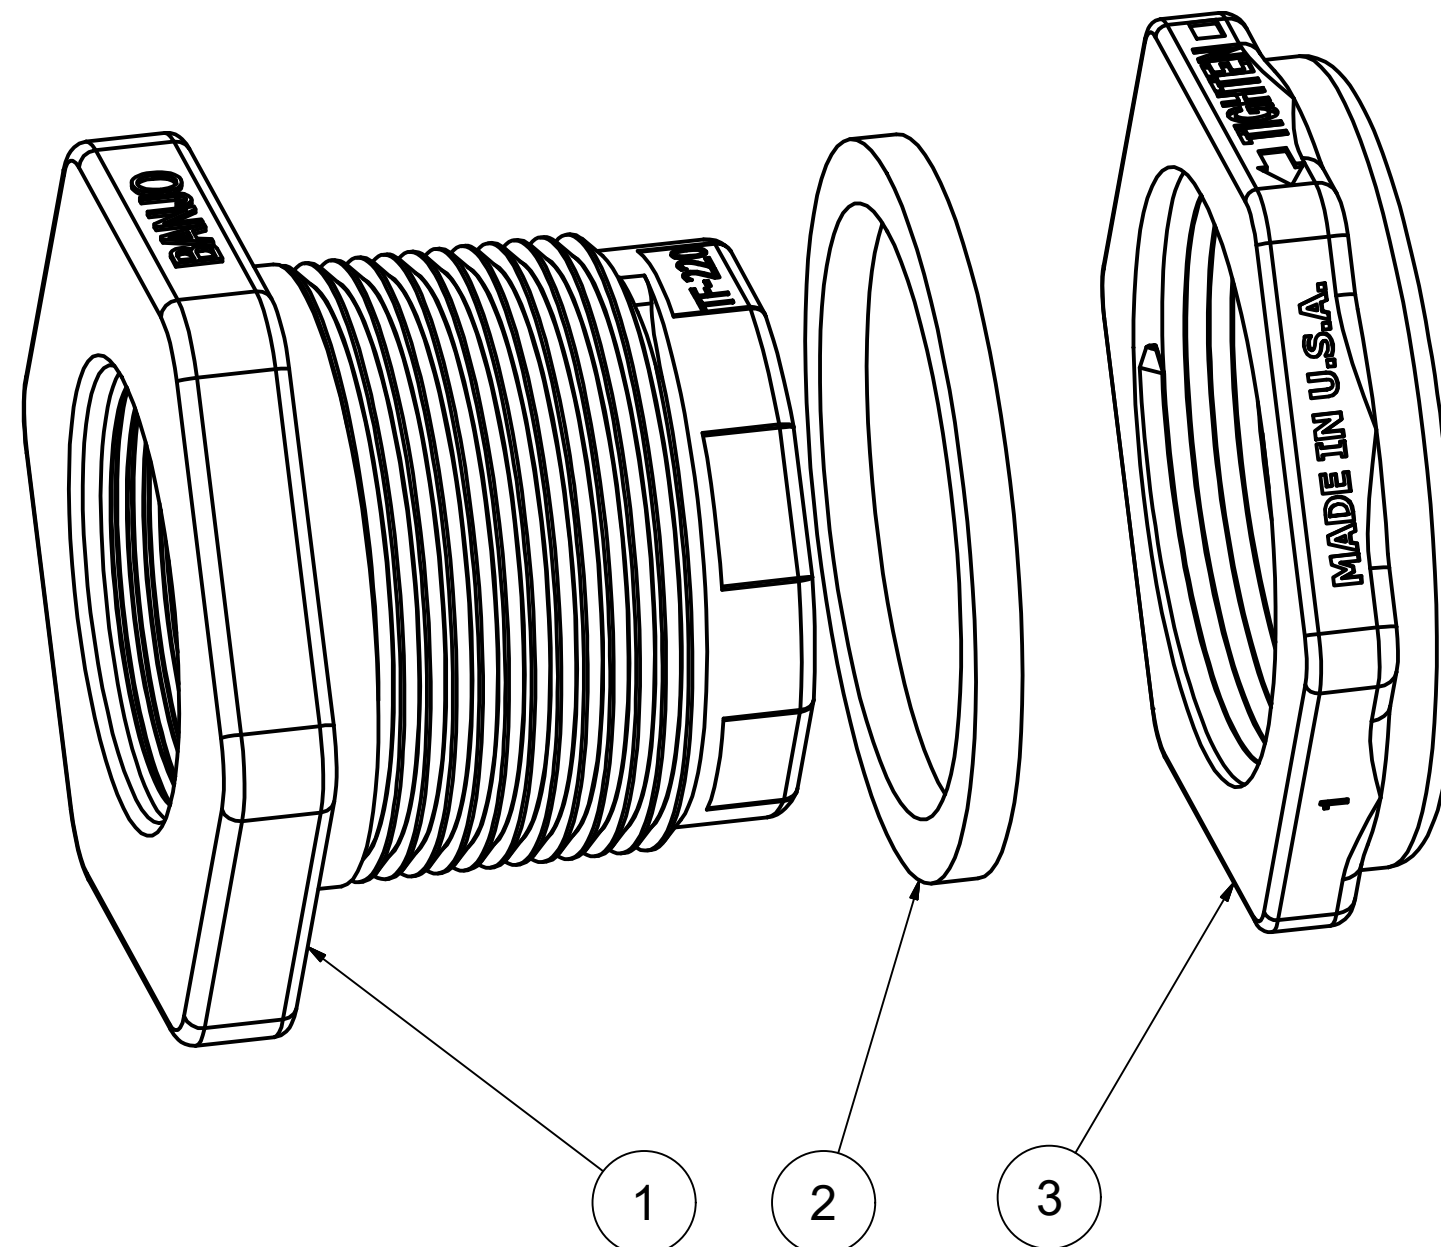

Parts List			
ITEM	QTY	PART NUMBER	DESCRIPTION
1	1	TF221	2" TANK FLANGE BODY
2	1	TF220G	2" TF GASKET
3	1	TF223	2" Tank Flange Nut

THIS DRAWING AND ALL INFORMATION CONTAINED THEREON ARE THE EXCLUSIVE PROPERTY OF BANJO CORPORATION.

DESCRIPTION
 2" NPT TANK FITTING

PART NUMBER
 TF220