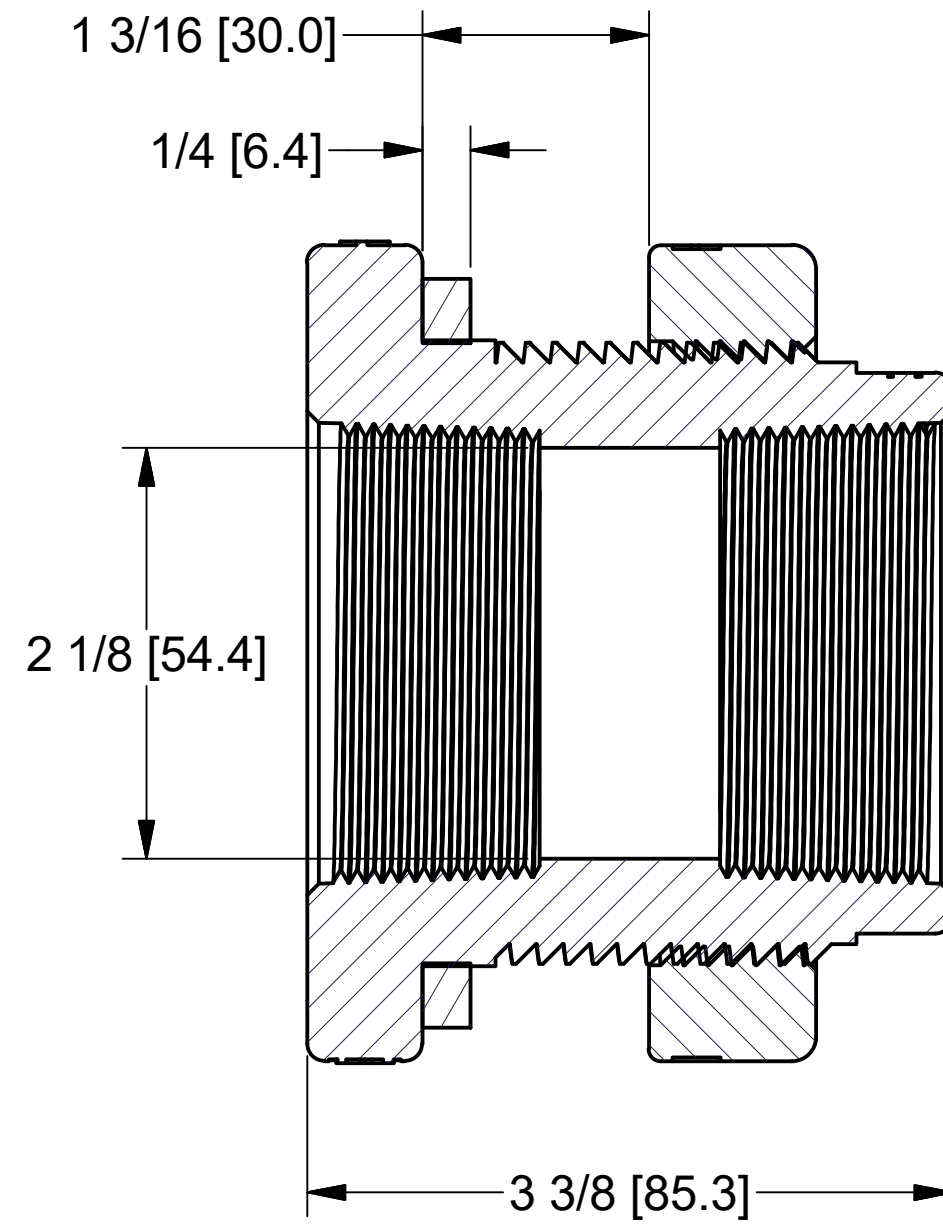

Parts List			
ITEM	QTY	PART NUMBER	DESCRIPTION
1	1	TF221	2" TANK FLANGE BODY
2	1	TF220G	2" TF GASKET
3	1	TF223	2" Tank Flange Nut

THIS DRAWING AND ALL INFORMATION CONTAINED THEREON ARE THE EXCLUSIVE PROPERTY OF BANJO CORPORATION.

DESCRIPTION
 2" NPT TANK FITTING

PART NUMBER
 TF220