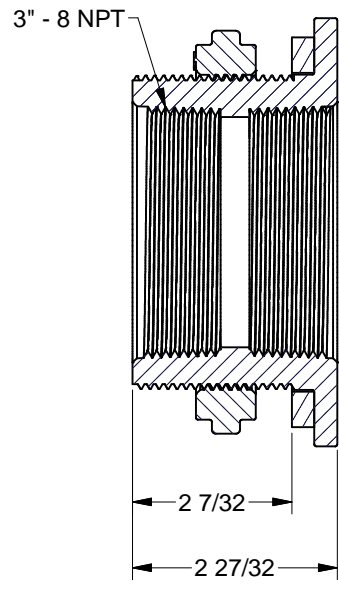

Parts List			
ITEM	QTY	PART NUMBER	DESCRIPTION
1	1	TF301SS	3" TANK FLANGE BODY, 316 SS
2	1	TF303SS	TANK FLANGE NUT, 316 SS
3	1	TF300G	3" TF GASKET

THIS DRAWING AND ALL INFORMATION CONTAINED THEREON ARE THE EXCLUSIVE PROPERTY OF BANJO CORPORATION.
UNLESS SPECIFICALLY NOTED, THIS DRAWING AND ITEMS SHOWN ON THIS DRAWING ARE SUBJECT TO CHANGE AT ANY TIME.

BANJO CORPORATION
 150 BANJO DRIVE, CRAWFORDSVILLE, IN 47933
 WEB SITE: WWW.BANJOCORP.COM
 E-MAIL: BANJOSALES@IDEXCORP.COM

DESCRIPTION: 3" SS TANK FLANGE
 PART NUMBER: TF300SS