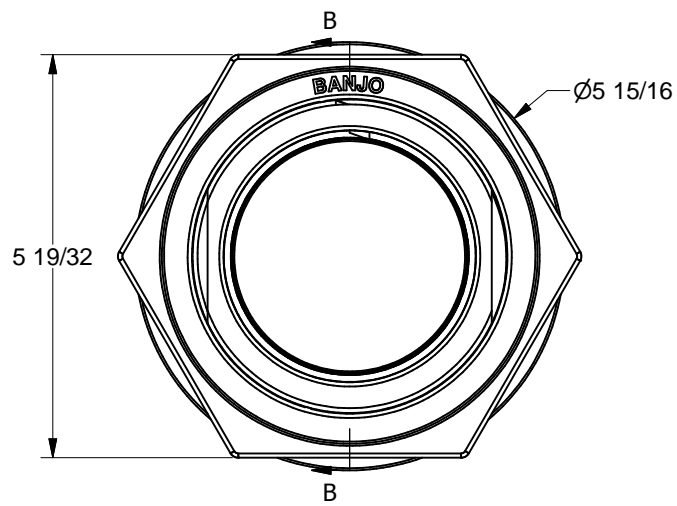

Parts List			
ITEM	QTY	PART NUMBER	DESCRIPTION
1	1	TF301SS	3" TANK FLANGE BODY, 316 SS
2	1	TF303SS	TANK FLANGE NUT, 316 SS
3	1	TF300G	3" TF GASKET

THIS DRAWING AND ALL INFORMATION CONTAINED THEREON ARE THE EXCLUSIVE PROPERTY OF BANJO CORPORATION.
UNLESS SPECIFICALLY NOTED, THIS DRAWING AND ITEMS SHOWN ON THIS DRAWING ARE SUBJECT TO CHANGE AT ANY TIME.

BANJO CORPORATION
 150 BANJO DRIVE, CRAWFORDSVILLE, IN 47933
 WEB SITE: WWW.BANJOCORP.COM
 E-MAIL: BANJOSALES@IDEXCORP.COM

DESCRIPTION: 3" SS TANK FLANGE
 PART NUMBER: TF300SS