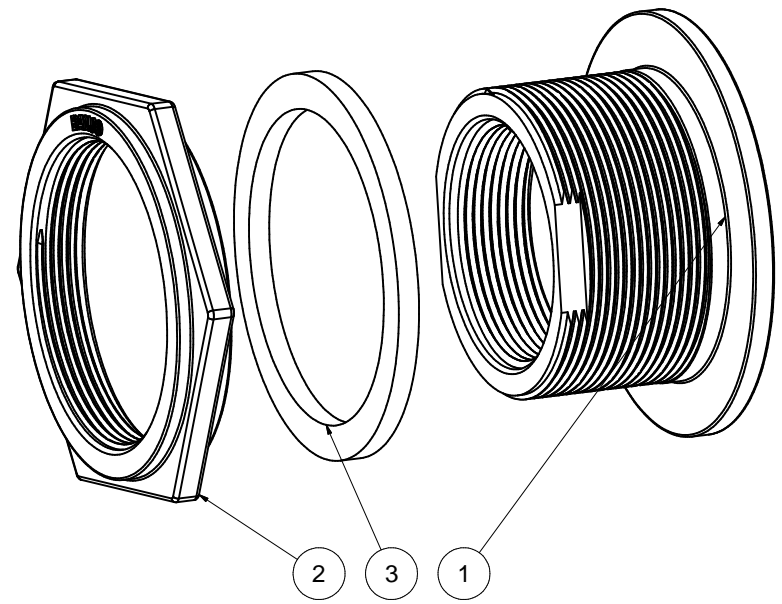

Parts List			
ITEM	QTY	PART NUMBER	DESCRIPTION
1	1	TF301SS	3" TANK FLANGE BODY, 316 SS
2	1	TF303SS	TANK FLANGE NUT, 316 SS
3	1	TF300G	3" TF GASKET

THIS DRAWING AND ALL INFORMATION CONTAINED THEREON ARE THE EXCLUSIVE PROPERTY OF BANJO CORPORATION.
UNLESS SPECIFICALLY NOTED, THIS DRAWING AND ITEMS SHOWN ON THIS DRAWING ARE SUBJECT TO CHANGE AT ANY TIME.

BANJO CORPORATION
 150 BANJO DRIVE, CRAWFORDSVILLE, IN 47933
 WEB SITE: WWW.BANJOCORP.COM
 E-MAIL: BANJOSALES@IDEXCORP.COM

DESCRIPTION: 3" SS TANK FLANGE
 PART NUMBER: TF300SS