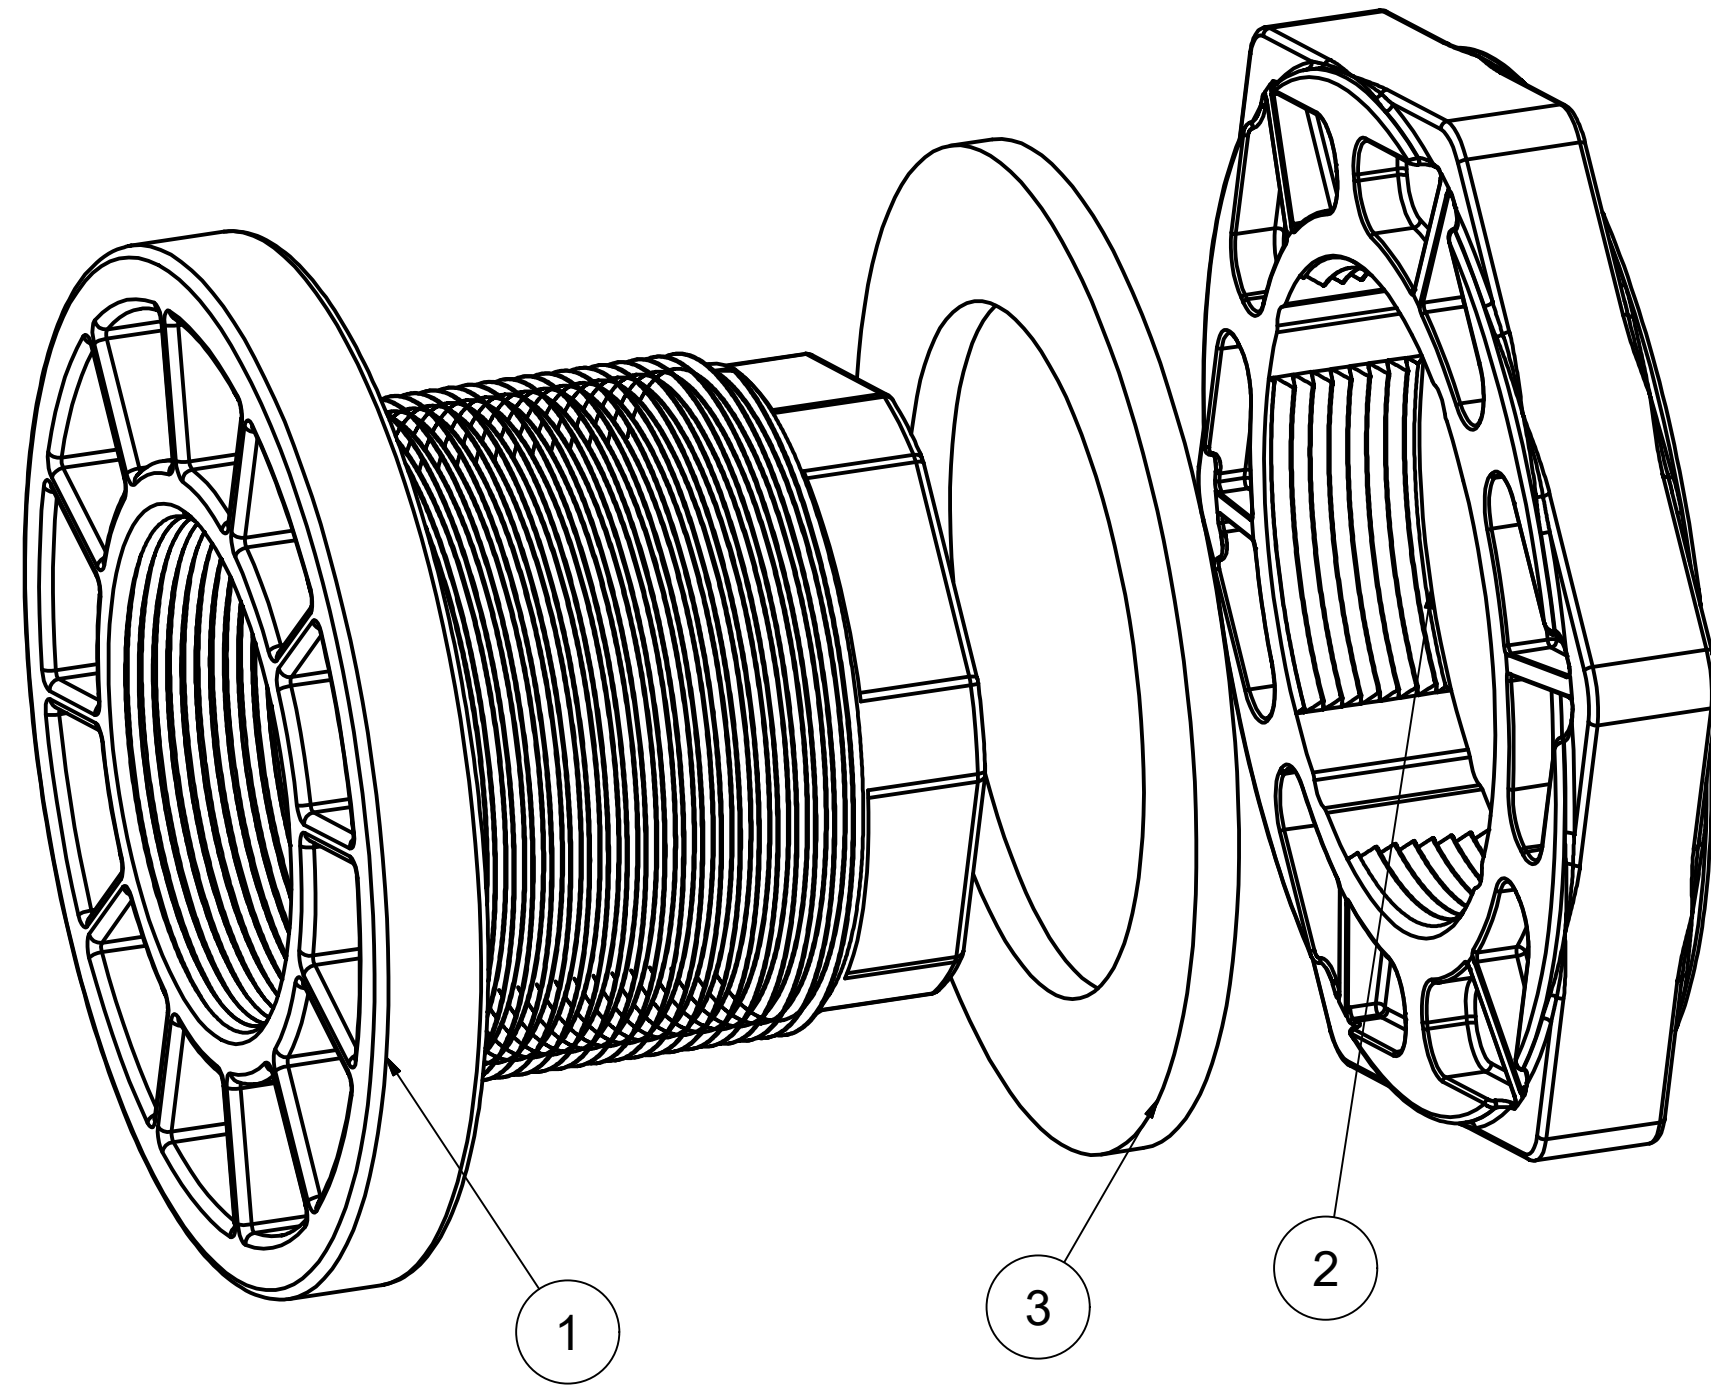

Parts List			
ITEM	QTY	PART NUMBER	DESCRIPTION
1	1	TF401	4" TANK FLANGE BODY
2	1	TF403	4" TANK FLANGE NUT
3	1	TF400G	4" TANK FLANGE GASKET

THIS DRAWING AND ALL INFORMATION CONTAINED THEREON ARE THE EXCLUSIVE PROPERTY OF BANJO CORPORATION.

DESCRIPTION: 4" TANK FLANGE
 PART NUMBER: TF400