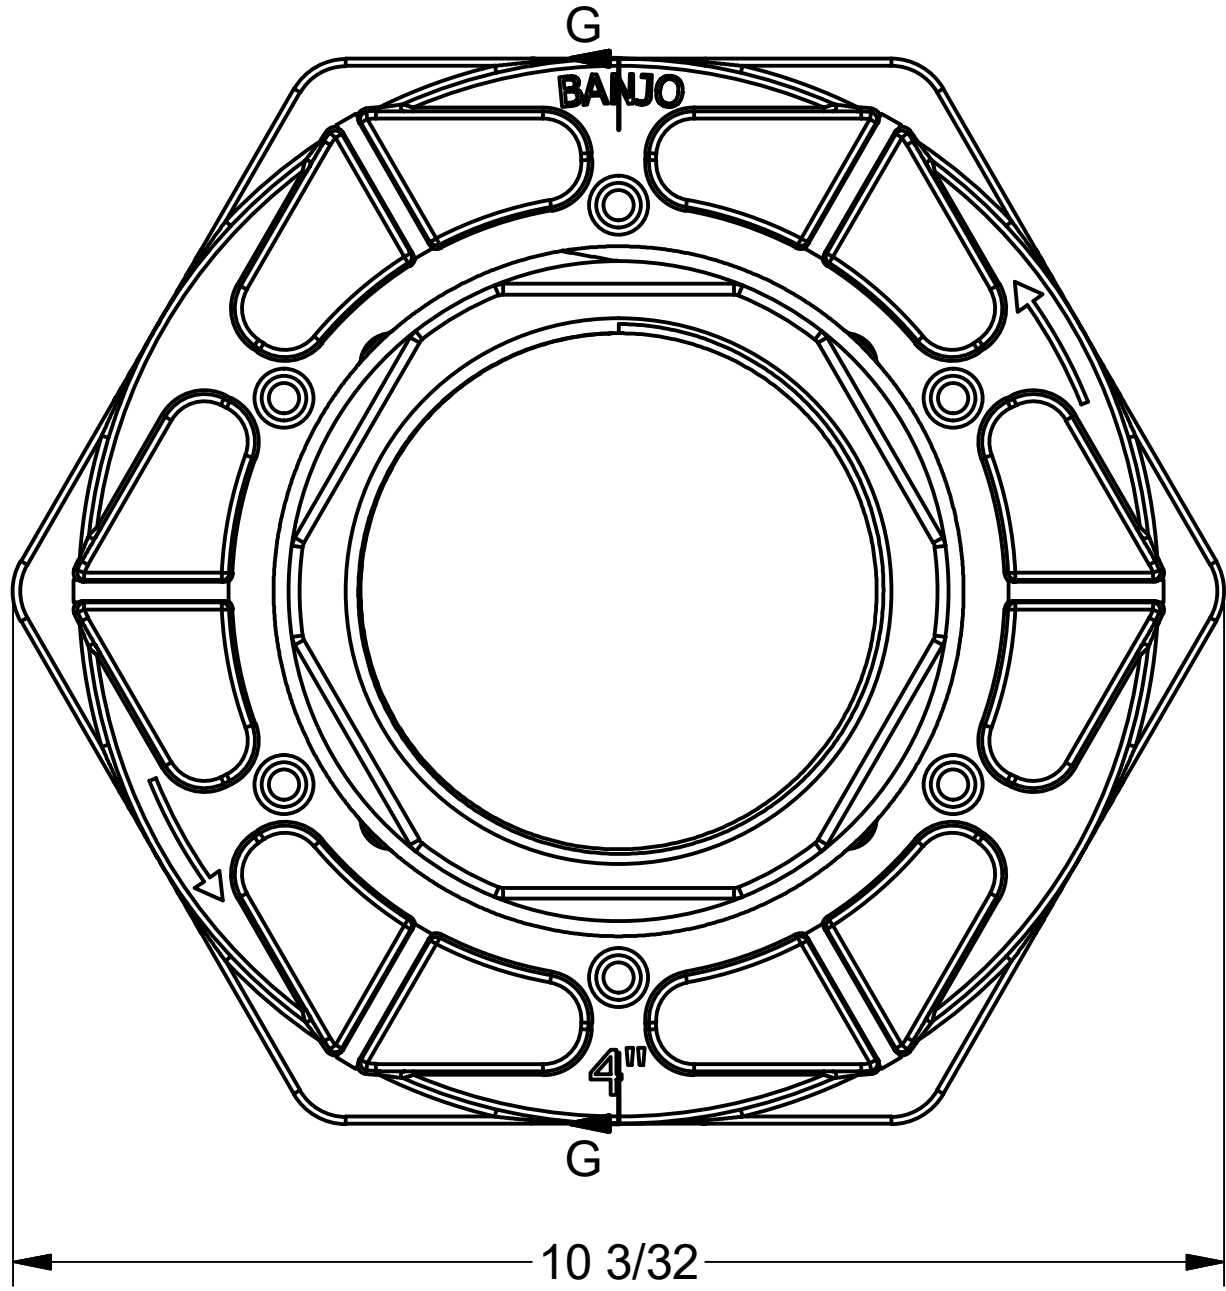

Parts List			
ITEM	QTY	PART NUMBER	DESCRIPTION
1	1	TF401	4" TANK FLANGE BODY
2	1	TF403	4" TANK FLANGE NUT
3	1	TF400G	4" TANK FLANGE GASKET

THIS DRAWING AND ALL INFORMATION CONTAINED THEREON ARE THE EXCLUSIVE PROPERTY OF BANJO CORPORATION.

DESCRIPTION: 4" TANK FLANGE
 PART NUMBER: TF400