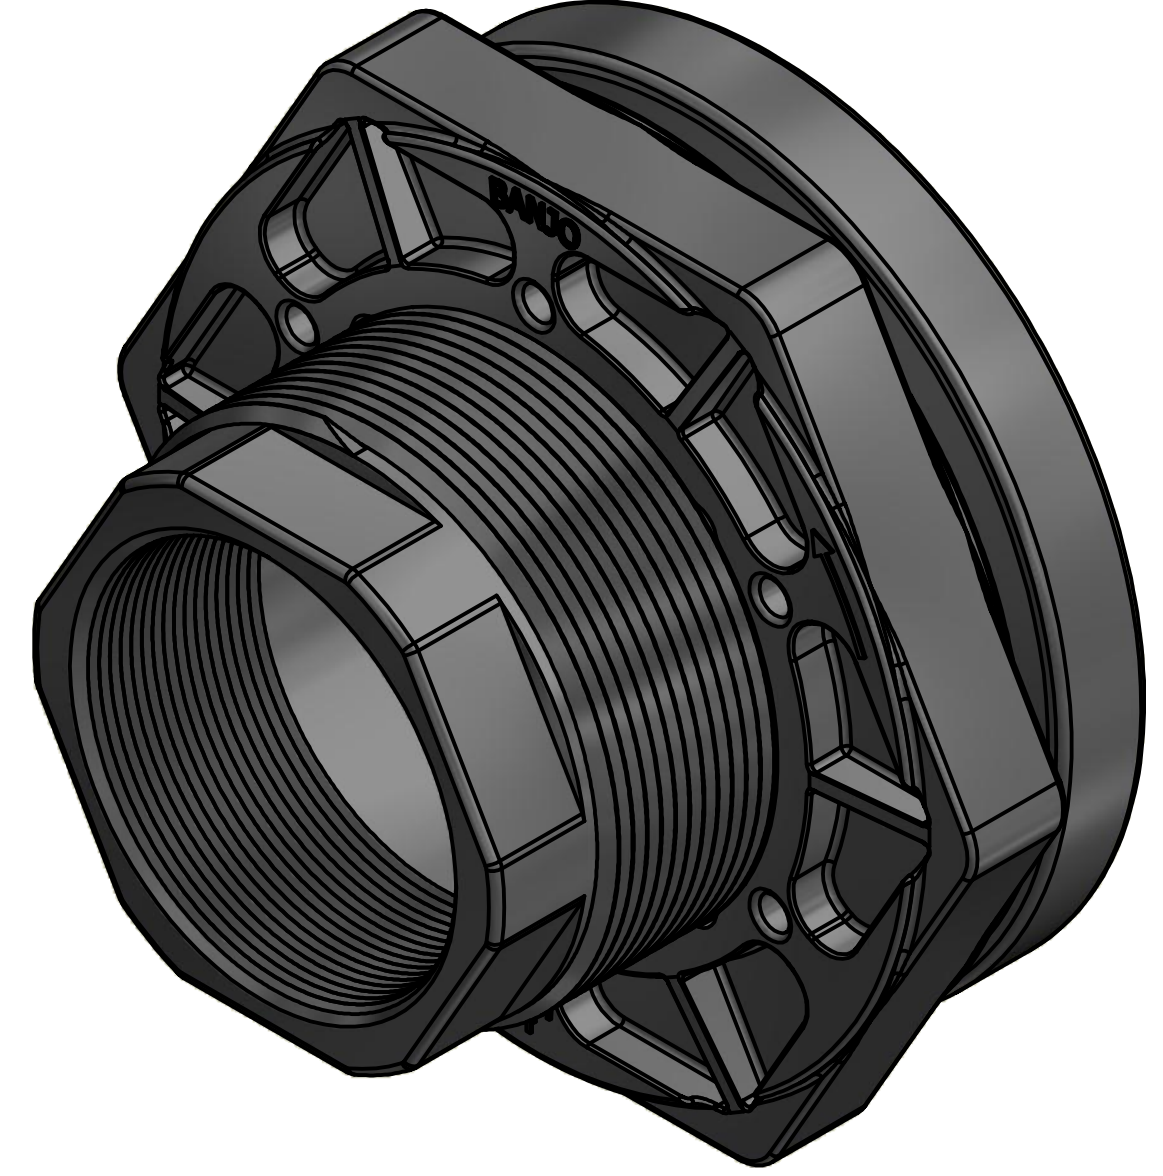

Parts List			
ITEM	QTY	PART NUMBER	DESCRIPTION
1	1	TF401	4" TANK FLANGE BODY
2	1	TF403	4" TANK FLANGE NUT
3	1	TF400G	4" TANK FLANGE GASKET

THIS DRAWING AND ALL INFORMATION CONTAINED THEREON ARE THE EXCLUSIVE PROPERTY OF BANJO CORPORATION.

DESCRIPTION: 4" TANK FLANGE
 PART NUMBER: TF400