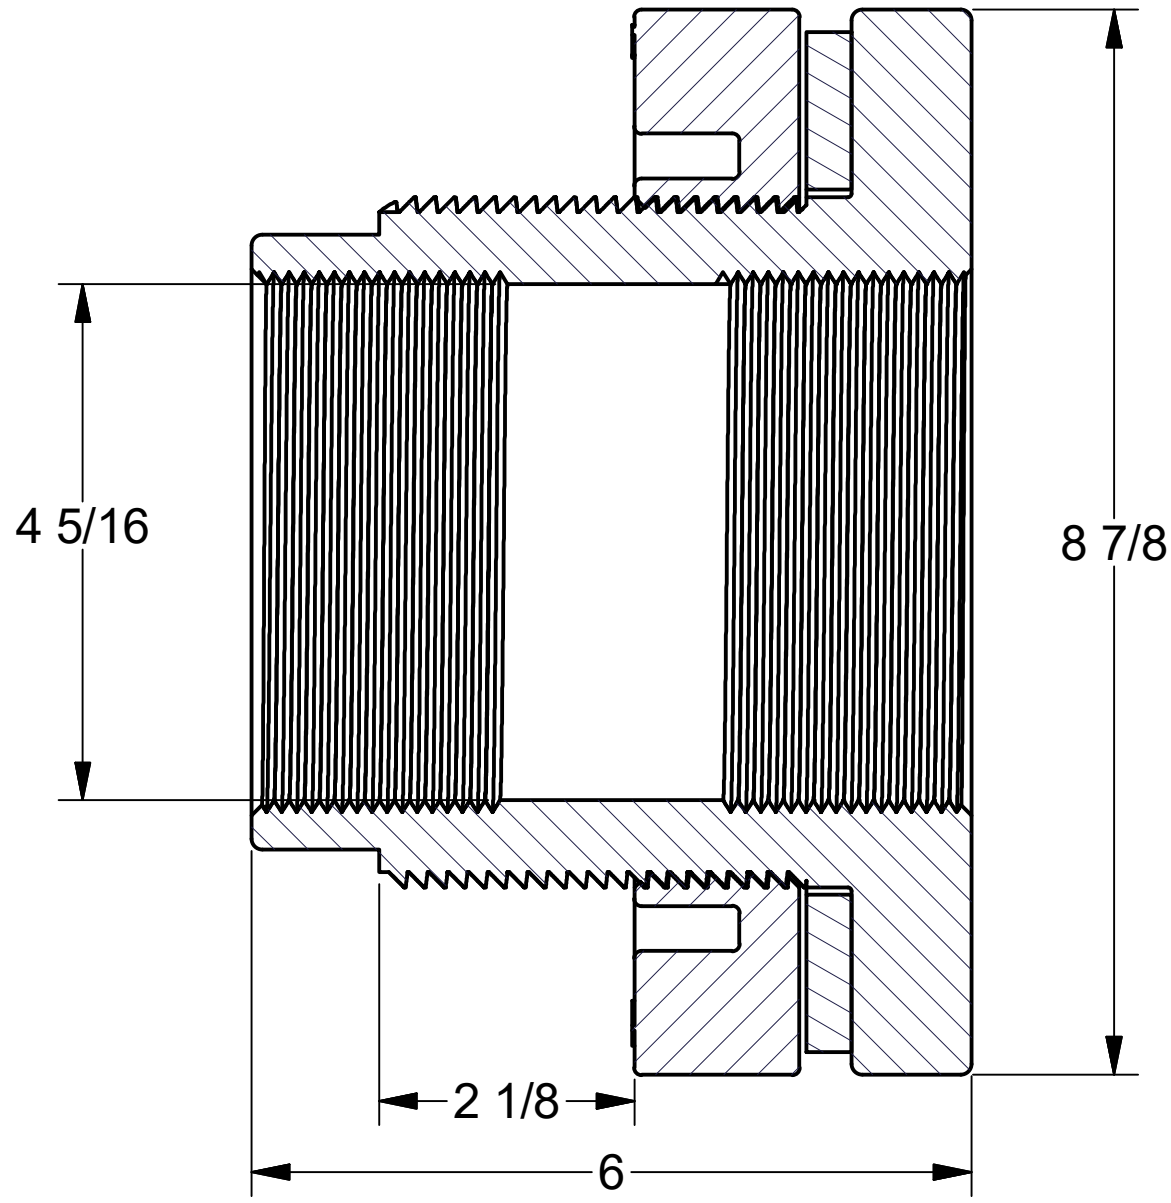

Parts List			
ITEM	QTY	PART NUMBER	DESCRIPTION
1	1	TF401	4" TANK FLANGE BODY
2	1	TF403	4" TANK FLANGE NUT
3	1	TF400G	4" TANK FLANGE GASKET

THIS DRAWING AND ALL INFORMATION CONTAINED THEREON ARE THE EXCLUSIVE PROPERTY OF BANJO CORPORATION.

DESCRIPTION: 4" TANK FLANGE
 PART NUMBER: TF400