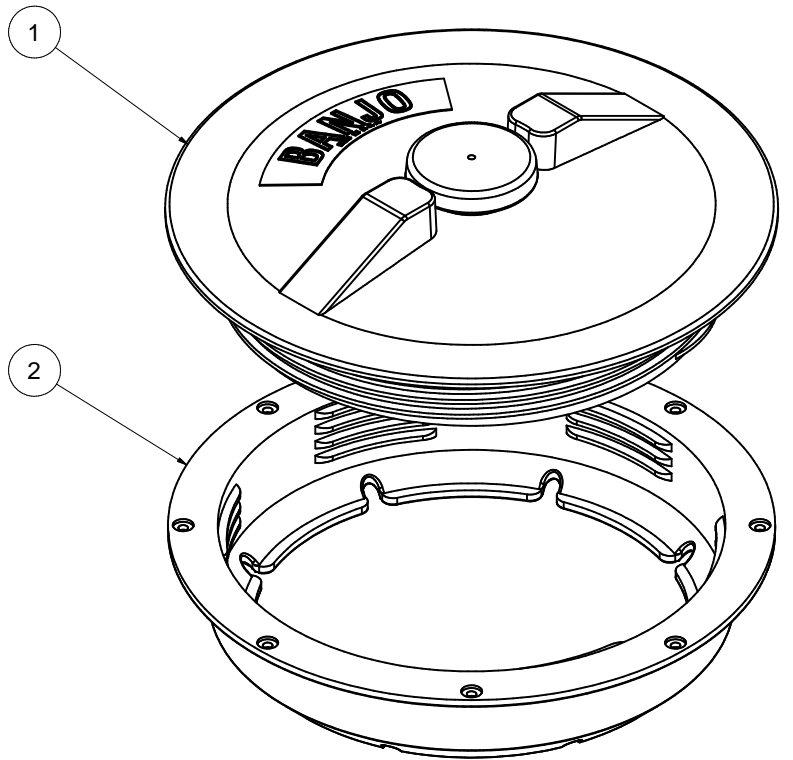

Parts List			
ITEM	QTY	PART NUMBER	DESCRIPTION
1	1	TLV10R	10" Tank lid with vent
2	1	TR10R1	10" VENTLESS TANK RING

THIS DRAWING AND ALL INFORMATION CONTAINED THEREON ARE THE EXCLUSIVE PROPERTY OF BANJO CORPORATION.

DESCRIPTION  
**10" Vented Tank Ring & Lid Assembly**

PART NUMBER  
**TLVA10**