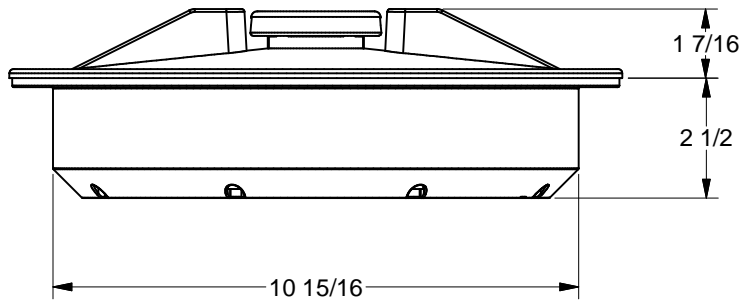

Parts List			
ITEM	QTY	PART NUMBER	DESCRIPTION
1	1	TLV10R	10" Tank lid with vent
2	1	TR10R1	10" VENTLESS TANK RING

THIS DRAWING AND ALL INFORMATION CONTAINED THEREON ARE THE EXCLUSIVE PROPERTY OF BANJO CORPORATION.

DESCRIPTION  
**10" Vented Tank Ring & Lid Assembly**

PART NUMBER  
**TLVA10**