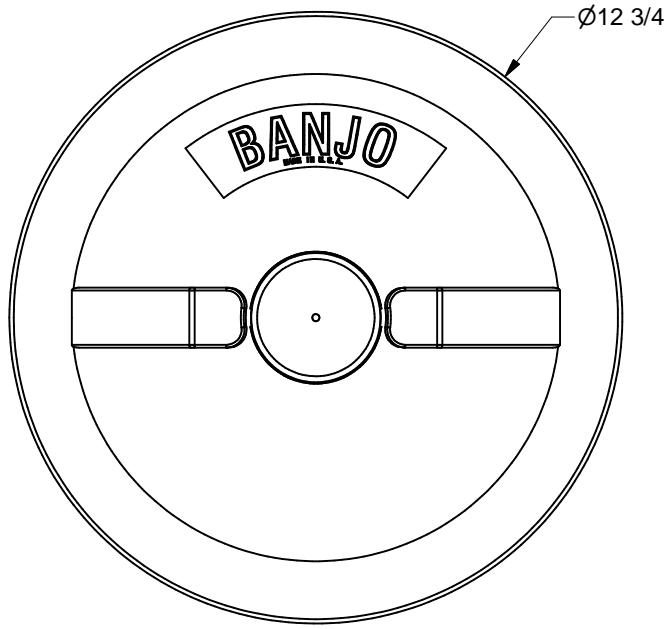

Parts List			
ITEM	QTY	PART NUMBER	DESCRIPTION
1	1	TLV10R	10" Tank lid with vent
2	1	TR10R1	10" VENTLESS TANK RING

THIS DRAWING AND ALL INFORMATION CONTAINED THEREON ARE THE EXCLUSIVE PROPERTY OF BANJO CORPORATION.

DESCRIPTION  
**10" Vented Tank Ring & Lid Assembly**

PART NUMBER  
**TLVA10**