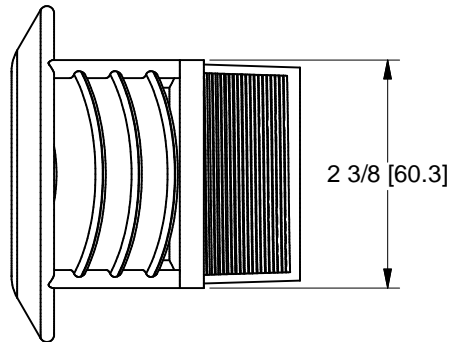

2" 11-1/2 ANS BLUNT  
START TAPER PIPE THREAD

THIS DRAWING AND ALL  
INFORMATION CONTAINED THEREON  
ARE THE EXCLUSIVE PROPERTY OF  
BANJO CORPORATION.

UNLESS SPECIFICALLY NOTED, THIS  
DRAWING AND ITEMS SHOWN ON  
THIS DRAWING ARE SUBJECT TO  
CHANGE AT ANY TIME.

BANJO CORPORATION  
150 BANJO DRIVE, CRAWFORDSVILLE, IN 47933  
WEB SITE: WWW.BANJOCORP.COM  
E-MAIL: BANJOSALES@IDEXCORP.COM

DESCRIPTION

2" VENT CAP

PART NUMBER

VC200