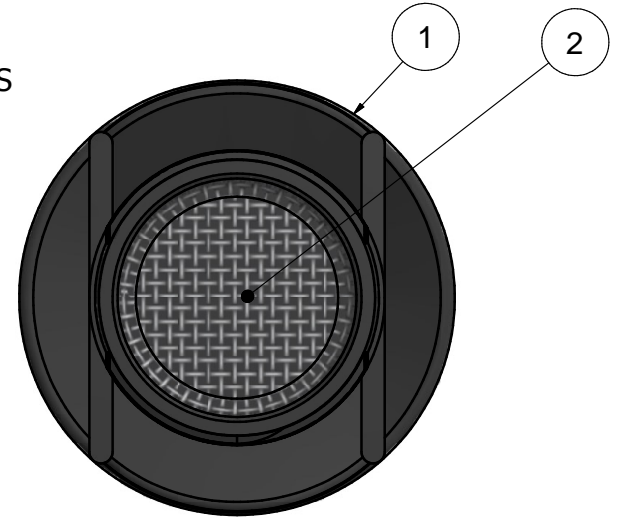

Parts List			
ITEM	QTY	PART NUMBER	DESCRIPTION
1	1	VC200	2" VENT CAP
2	1	VC212S	SCREEN, VENT CAP

**BANJO CORPORATION**  
 150 BANJO DRIVE, CRAWFORDSVILLE, IN 47933  
 WEB SITE: WWW.BANJOCORP.COM  
 E-MAIL: BANJOSALES@IDEXCORP.COM

DESCRIPTION  
 2" VENT CAP W/ 12 MESH SS SCREEN

PART NUMBER  
 VC230