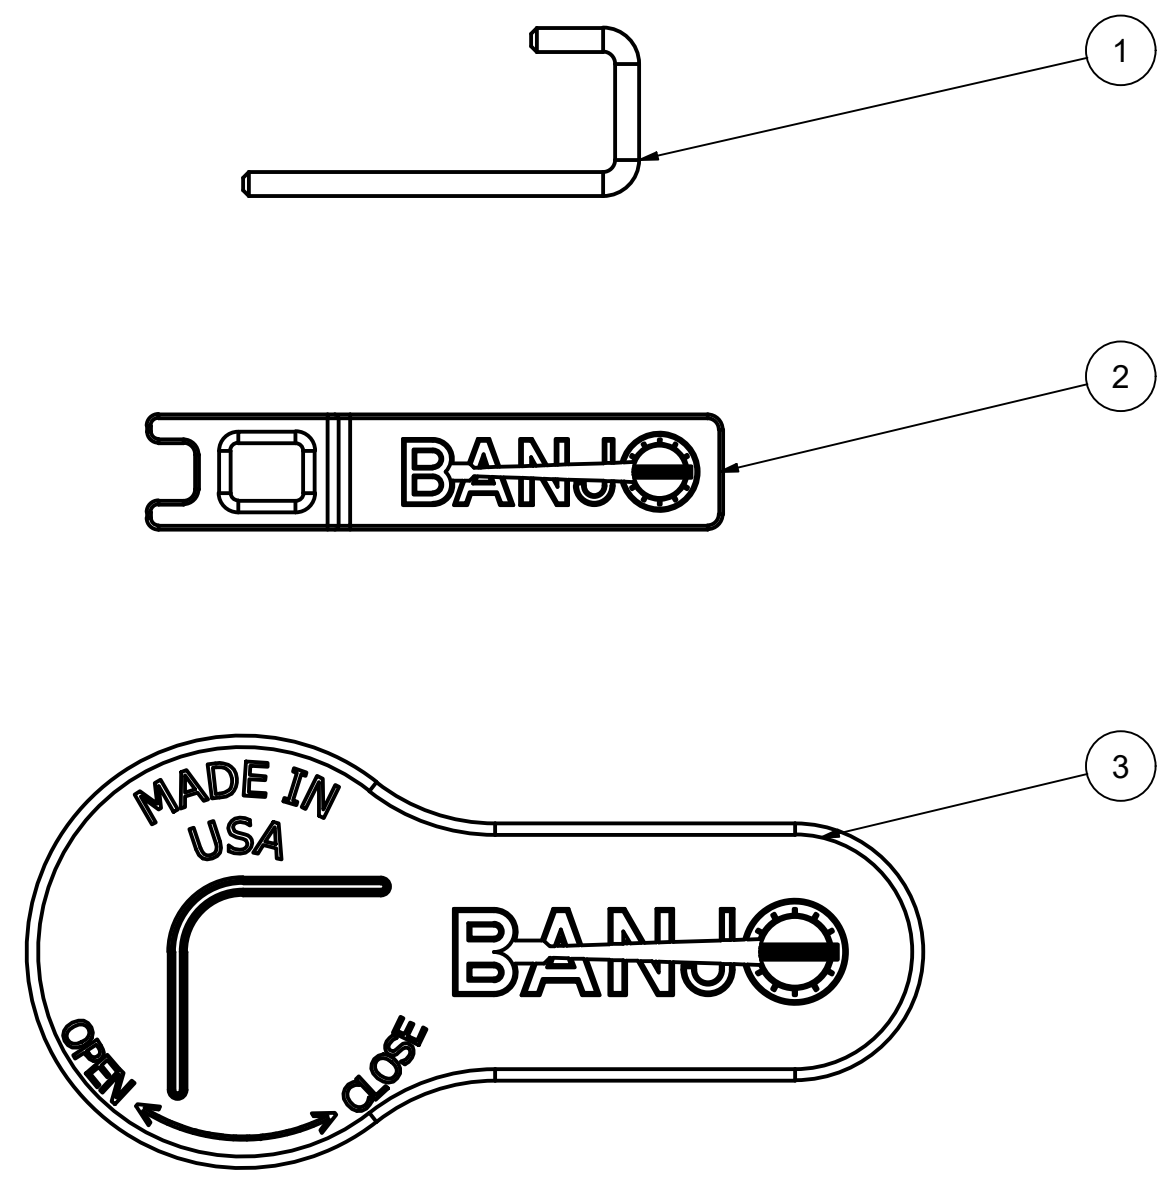

PARTS LIST			
ITEM	QTY	PART NUMBER	DESCRIPTION
1	1	VP20001	J-PIN
2	1	VP20001T	VALVE PIN TOOL
3	1	VP20153SHX	VP SHORT STRAIGHT HANDLE

THIS DRAWING AND ALL INFORMATION CONTAINED THEREON ARE THE EXCLUSIVE PROPERTY OF BANJO CORPORATION.

DESCRIPTION
 EVX HANDLE KIT 0.75" - 1.5"

PART NUMBER
 VP20153SH