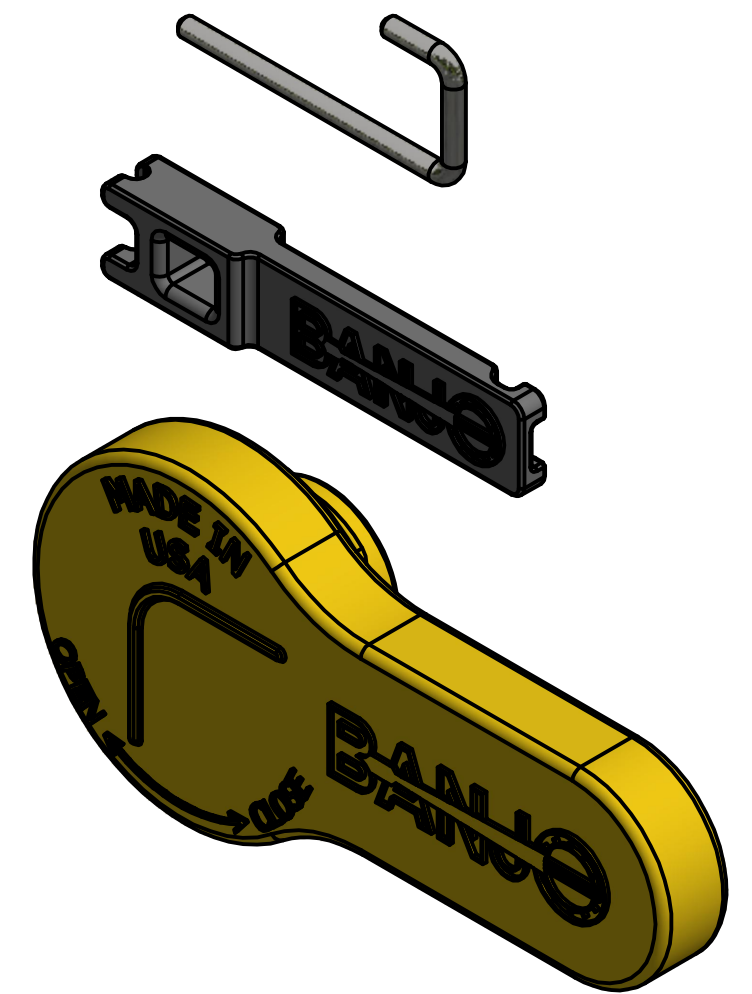

PARTS LIST			
ITEM	QTY	PART NUMBER	DESCRIPTION
1	1	VP20001	J-PIN
2	1	VP20001T	VALVE PIN TOOL
3	1	VP20153SHX	VP SHORT STRAIGHT HANDLE

THIS DRAWING AND ALL INFORMATION CONTAINED THEREON ARE THE EXCLUSIVE PROPERTY OF BANJO CORPORATION.

DESCRIPTION
 EVX HANDLE KIT 0.75" - 1.5"

PART NUMBER
 VP20153SH